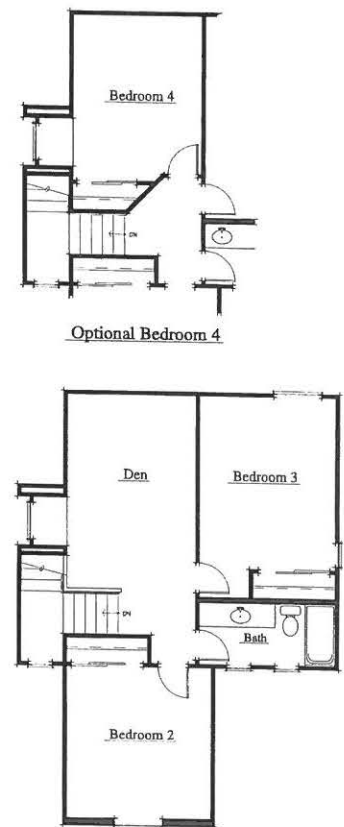

Reside in a home that offers both convenience and comfort!

THIS UNIQUE FLOOR PLAN ALLOWS SINGLE-LEVEL LIVING WHILE PROVIDING FOUR BEDROOMS OR THREE WITH AN OFFICE, DEN OR LIBRARY. THE EXTERIOR ELEVATION IS CHARMING AND INVITING, WITH A COVERED ENTRY AND TWO-CAR GARAGE.

Cambridge

APPROX. 1,836 SQ.FT.

Lower Floor

Upper Floor