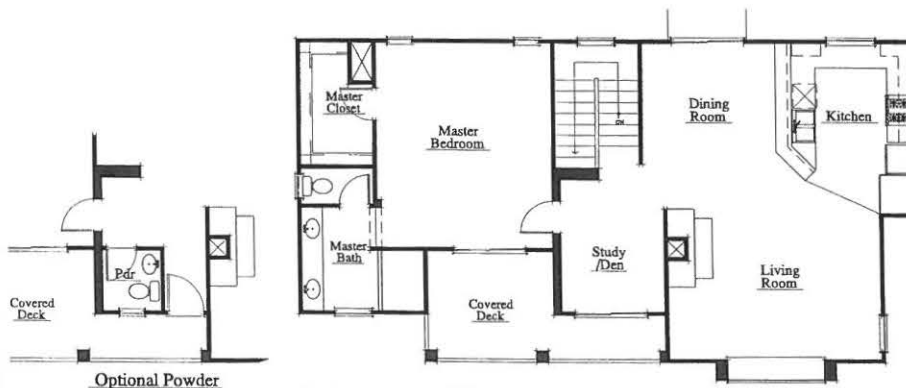

# Encanto

APPROX. 1,818 SQ.FT.

*Upper Floor*

*Lower Floor*

ENJOY VIEWS FROM YOUR UPPER-LEVEL KITCHEN, DINING AND LIVING AREA, COMPLEMENTED BY A LUXURIOUS MASTER BEDROOM AND BATH WITH LARGE WALK-IN CLOSET. THE ENCANTO PROVIDES A CENTRALIZED FIREPLACE AND MEDIA NICHE FOR FAMILY AND GUESTS TO ENJOY, ALONG WITH EASY ACCESS TO YOUR UPPER DECK FROM BOTH THE LIVING ROOM AND MASTER BEDROOM. SEPARATE QUARTERS DOWNSTAIRS PROVIDE TWO BEDROOMS, FULL BATH, LAUNDRY ROOM, AND TWO-CAR GARAGE.