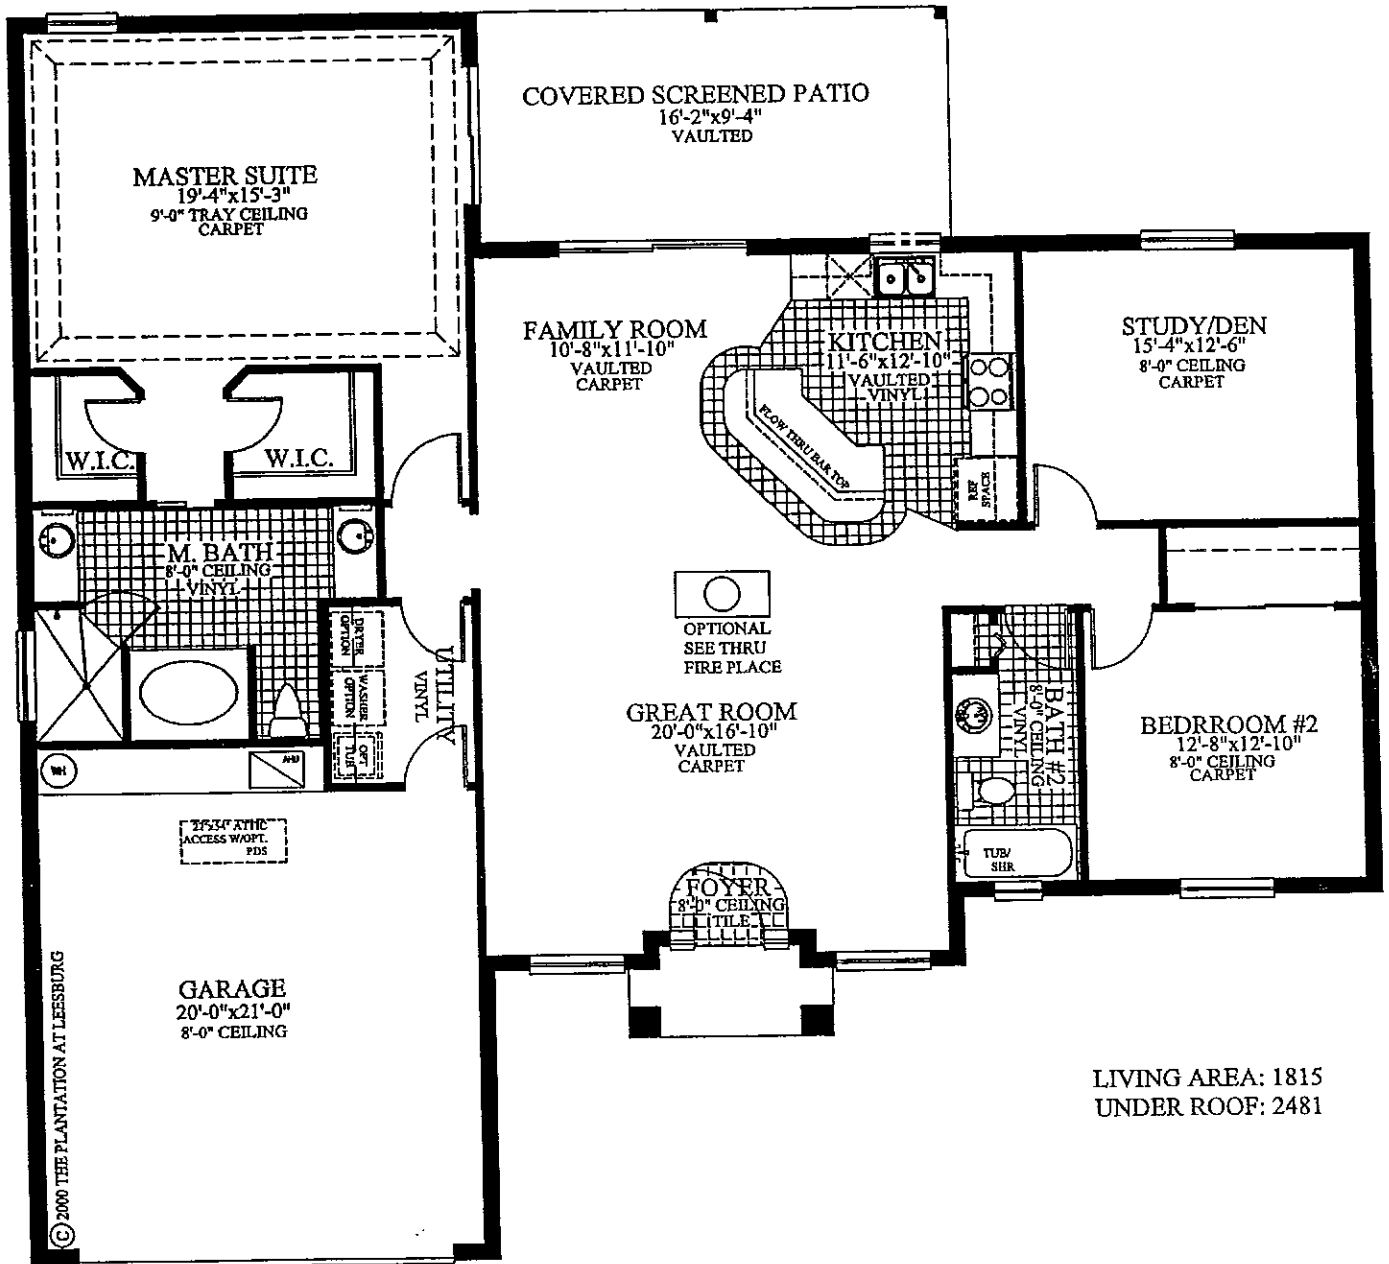

THE CALADIUM

LIVING AREA: 1815
UNDER ROOF: 2481

THE PLANTATION
AT LEESBURG

25201 U.S. HWY. 27
LEESBURG, FL 34748-9099

(352) 326-3626

Toll Free: 800-234-7654

* Prices and features subject to change at builders discretion. All dimensions are approximate.