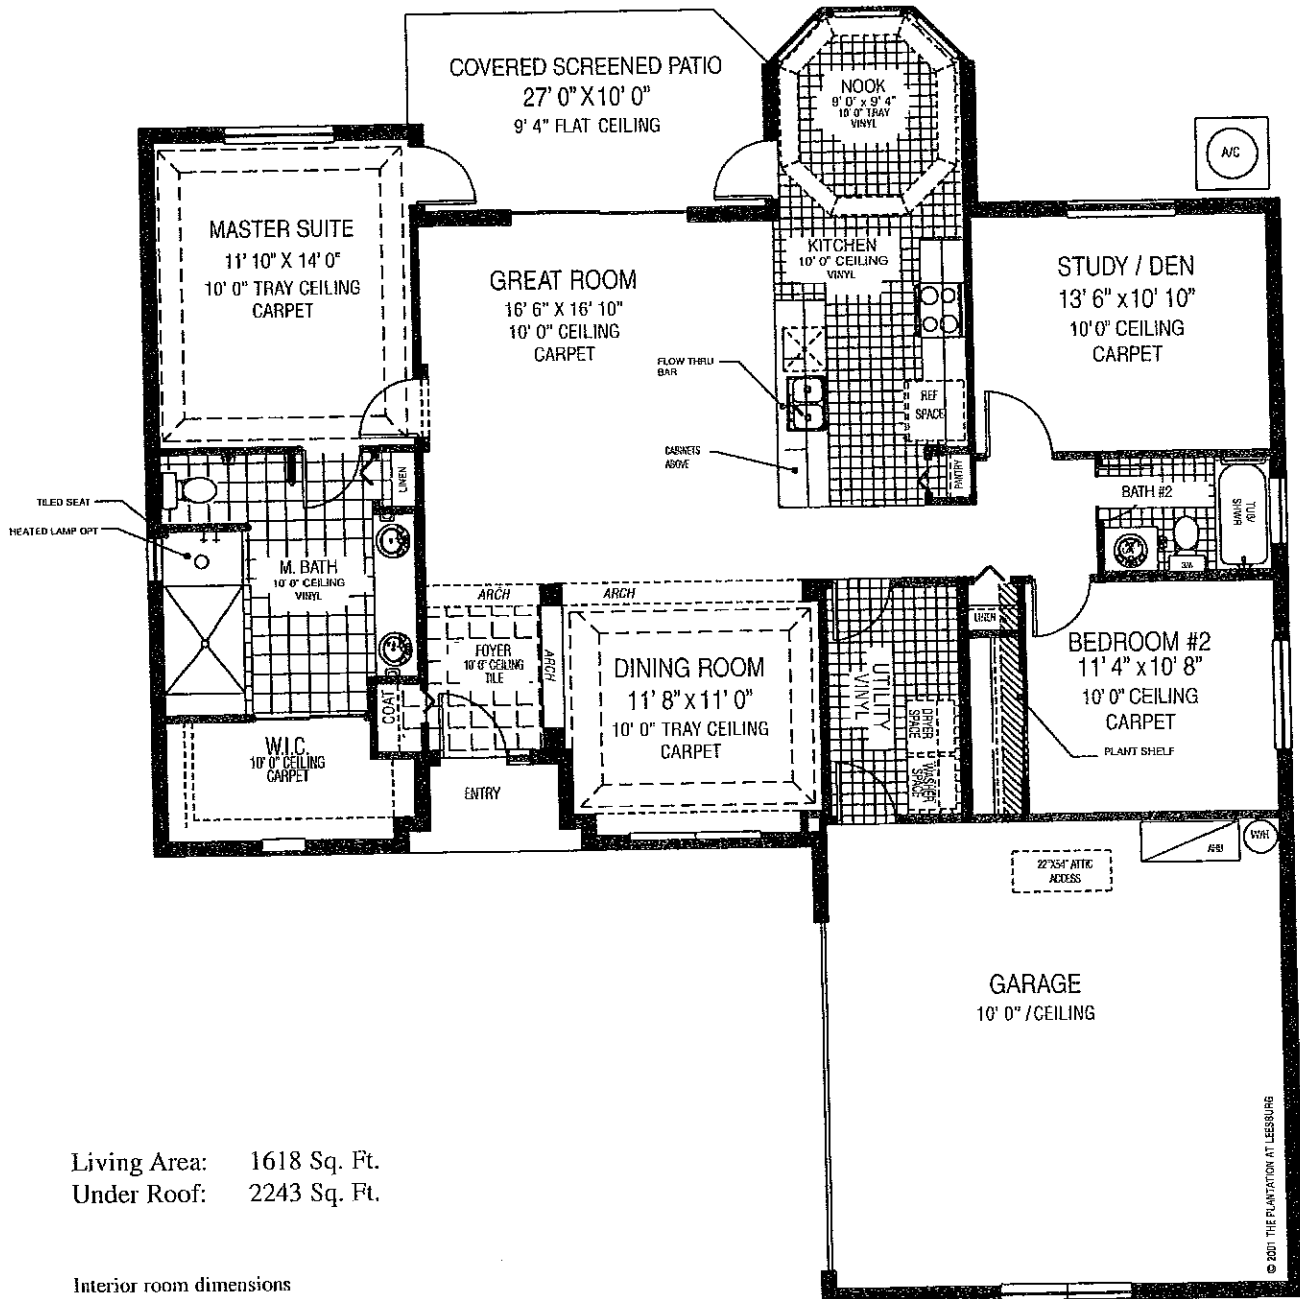

CAMELLIA

Living Area: 1618 Sq. Ft.
Under Roof: 2243 Sq. Ft.

Interior room dimensions shown are approximate.

* Prices and features are subject to change at builder's discretion.

THE PLANTATION

AT LEESBURG

25201 U.S. Highway 27
Leesburg, Florida 34748-9099
352-326-3626
Toll Free: 800-234-7654