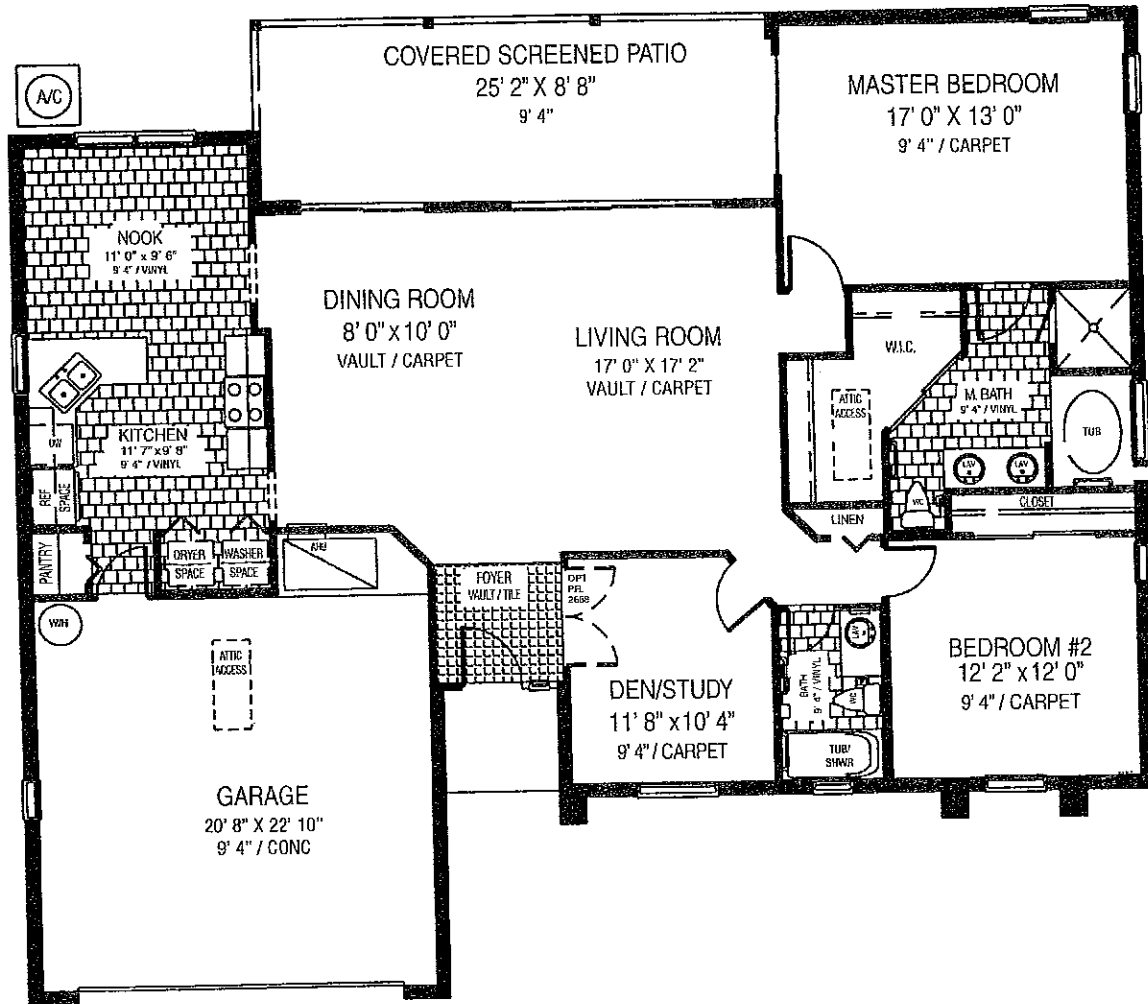

CANCUN

Living Area: 1612 Sq. Ft.
 Under Roof: 2293 Sq. Ft.

Interior room dimensions shown are approximate.

* Prices and features are subject to change at builder's discretion.

THE PLANTATION

AT LEESBURG

25201 U.S. Highway 27
 Leesburg, Florida 34748-9099
 352-326-3626
 Toll Free: 800-234-7654