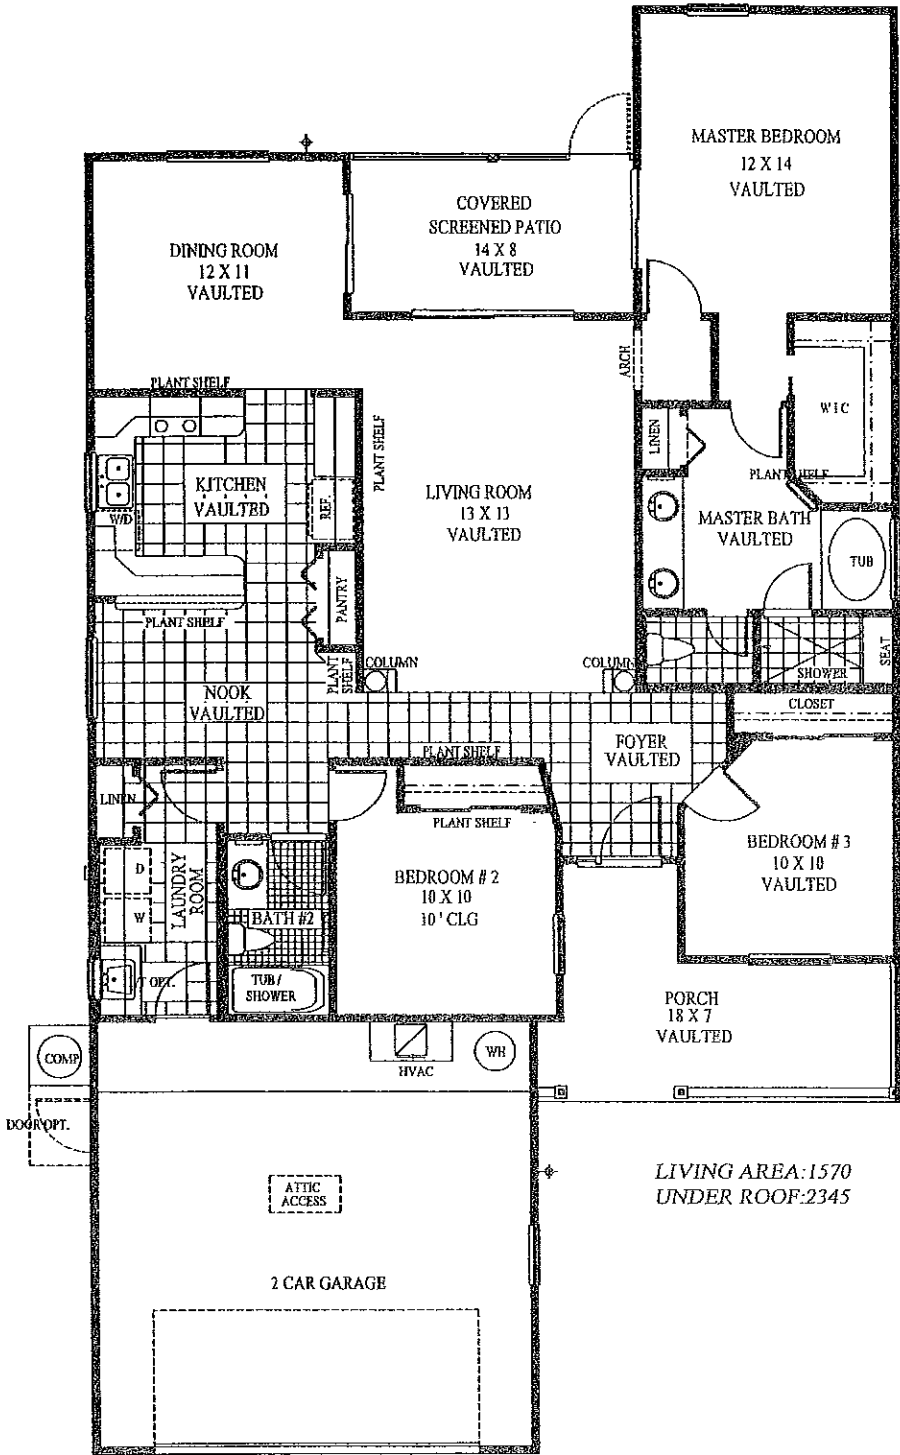

THE CAPTIVA

LIVING AREA: 1570
UNDER ROOF: 2345

MASTER / DEN
OPTION

Living Area: 1,570 Sq. Ft.

Under Roof: 2,345 Sq. Ft.

25201 U.S. Highway 27
Leesburg, Florida 34748-9099
352-326-3626
Toll Free: 800-234-7654

© 1997 The Plantation at Leesburg

*Prices and features are subject to change at builder's discretion. All dimensions are approximate.

(Rev 5/97)