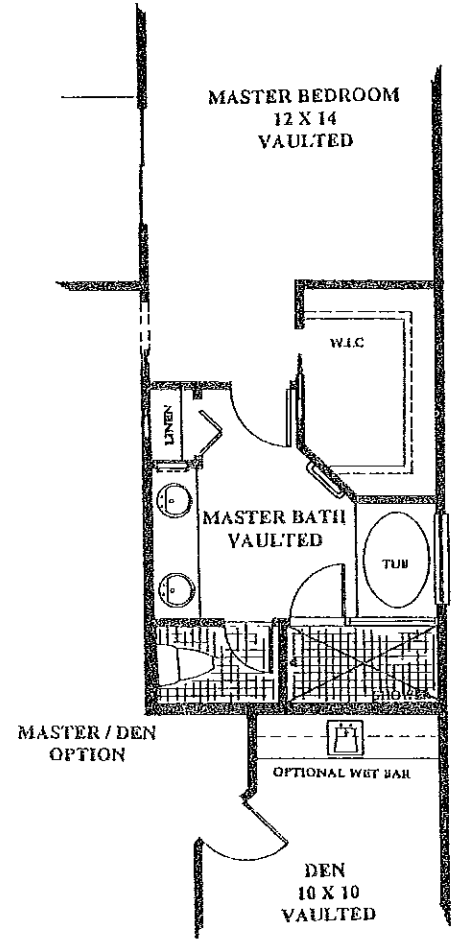

THE CAPTIVA

LIVING AREA: 1570
UNDER ROOF: 2345

MASTER / DEN
OPTION

Living Area: 1,570 Sq. Ft.

Under Roof: 2,345 Sq. Ft.

25201 U.S. Highway 27
Leesburg, Florida 34748-9099
352-326-3626
Toll Free: 800-234-7654

© 1997 The Plantation at Leesburg

*Prices and features are subject to change at builder's discretion. All dimensions are approximate.

(Rev 5/97)