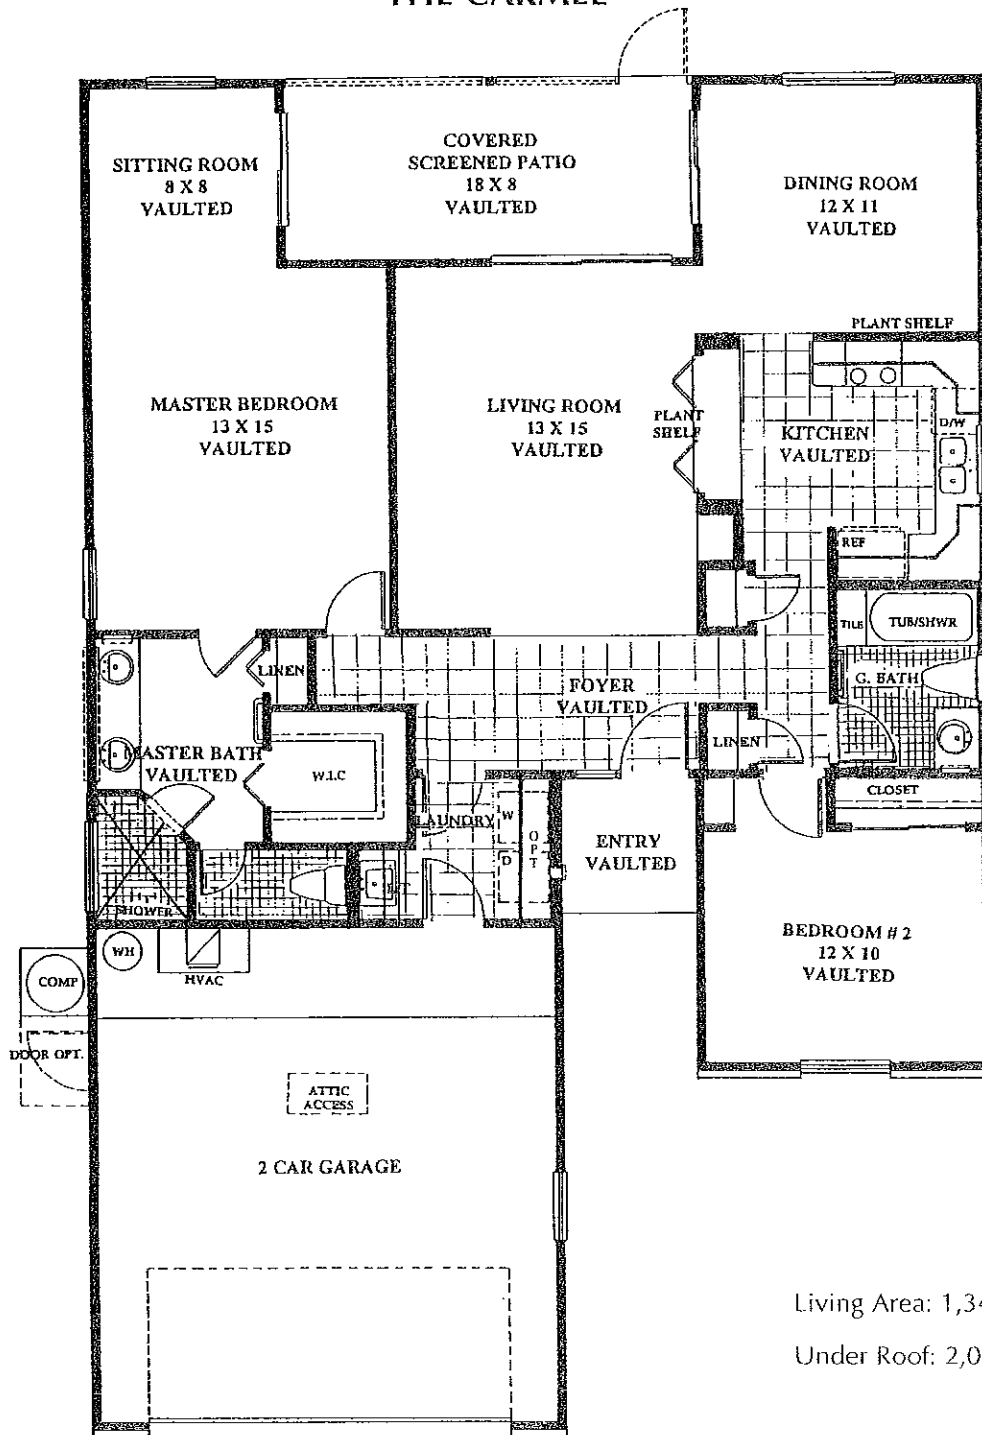

THE CARMEL

Living Area: 1,340 Sq. Ft.

Under Roof: 2,050 Sq. Ft

25201 U.S. Highway 27
Leesburg, Florida 34748-9099

352-326-3626
Toll Free: 800-234-7654

© 1997 The Plantation at Leesburg

*Prices and features are subject to change at builder's discretion. All dimensions are approximate.