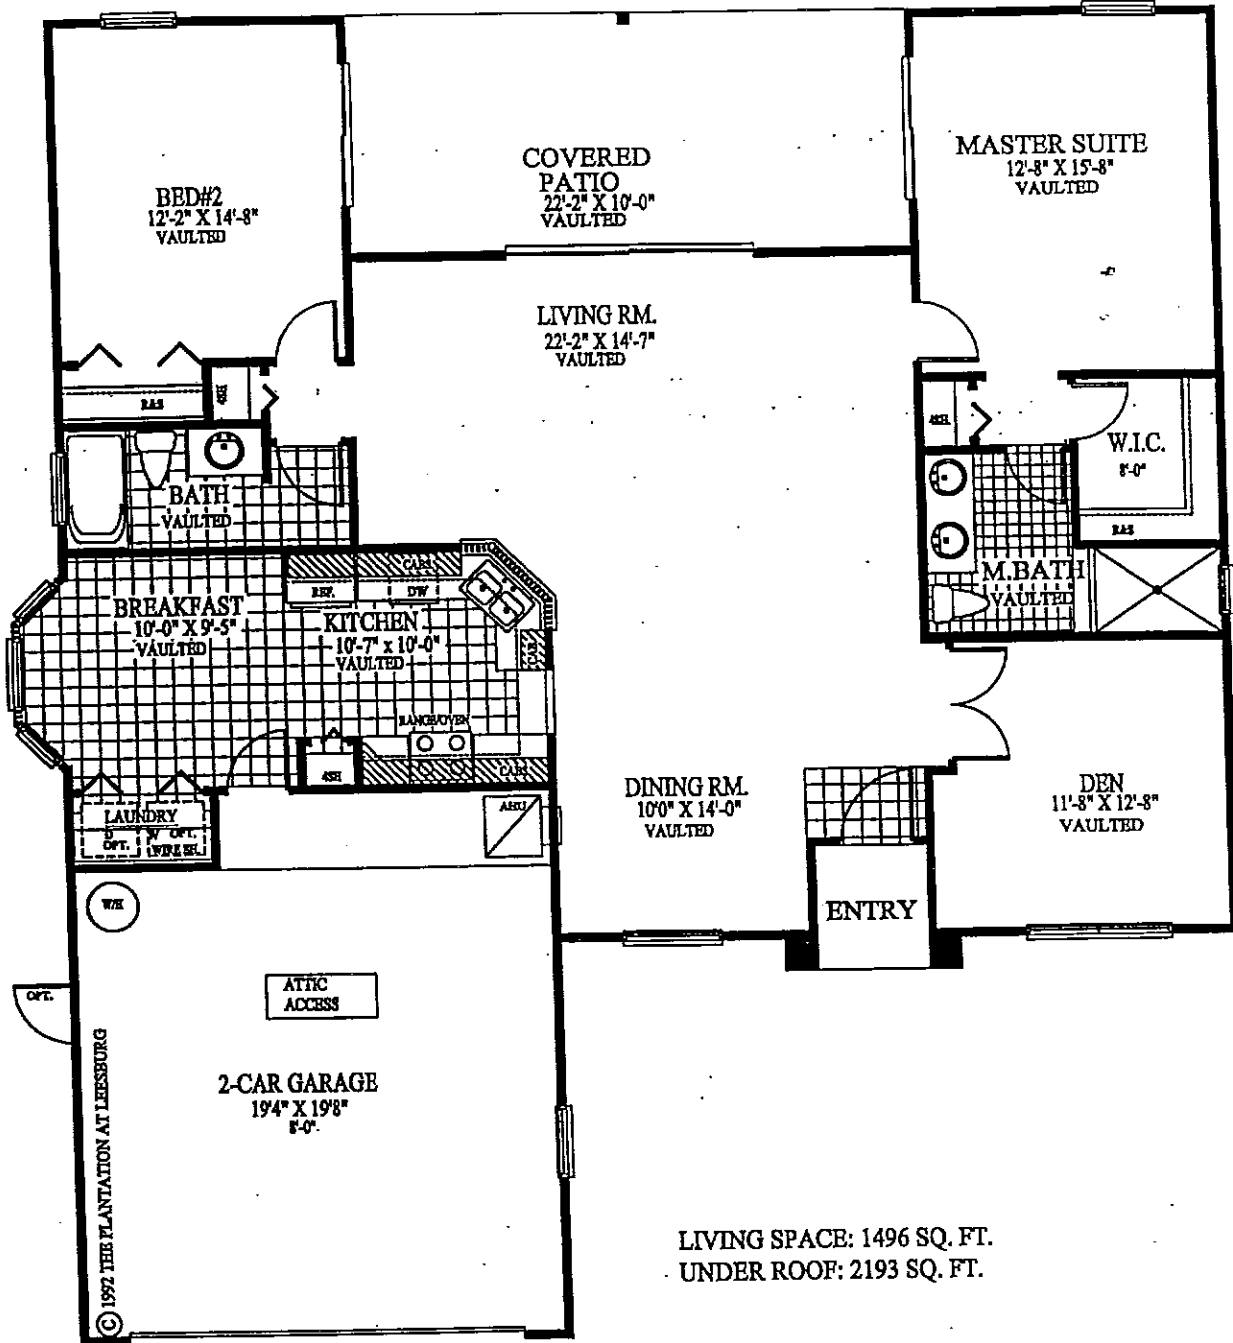

THE CATALINA

LIVING SPACE: 1496 SQ. FT.
 UNDER ROOF: 2193 SQ. FT.

THE PLANTATION
 AT LEEBURG

25201 U.S. HWY. 27
 LEEBURG, FL 34748-9099
 (352) 326-3626
 Toll Free: 800-234-7654

* Prices and features subject to change at builders discretion. All dimensions are approximate.