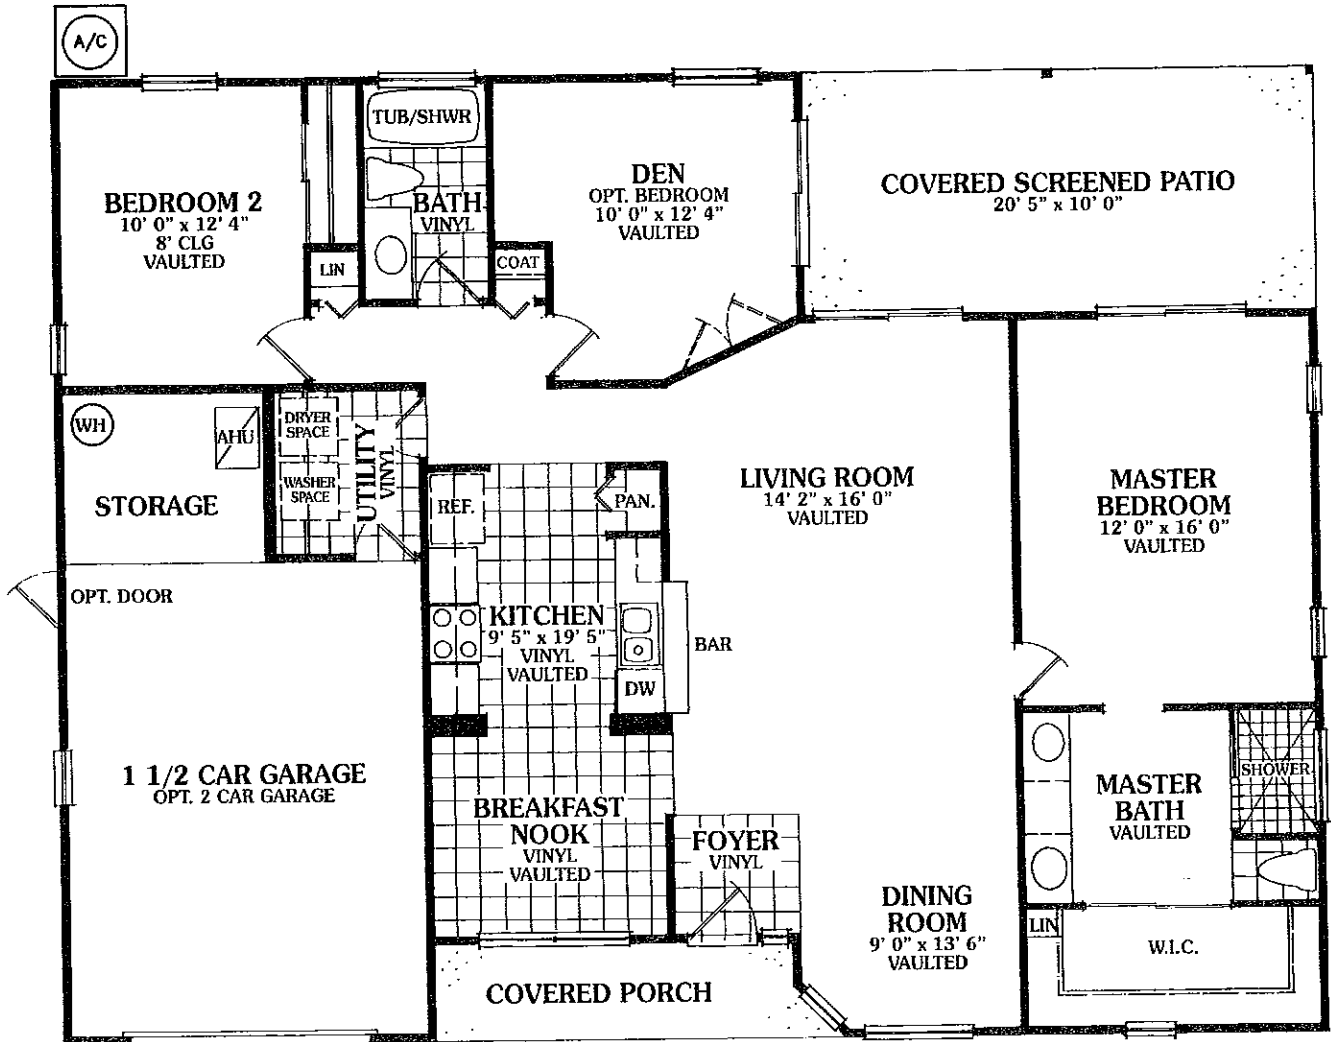

# THE CAYMAN

Living Area: 1448 Sq. Ft.  
 Under Roof: 2080 Sq. Ft.

**THE PLANTATION**  
 AT LEESBURG

©1990 The Plantation at Leesburg

\*Prices and features are subject to change at builder's discretion. All dimensions are approximate.