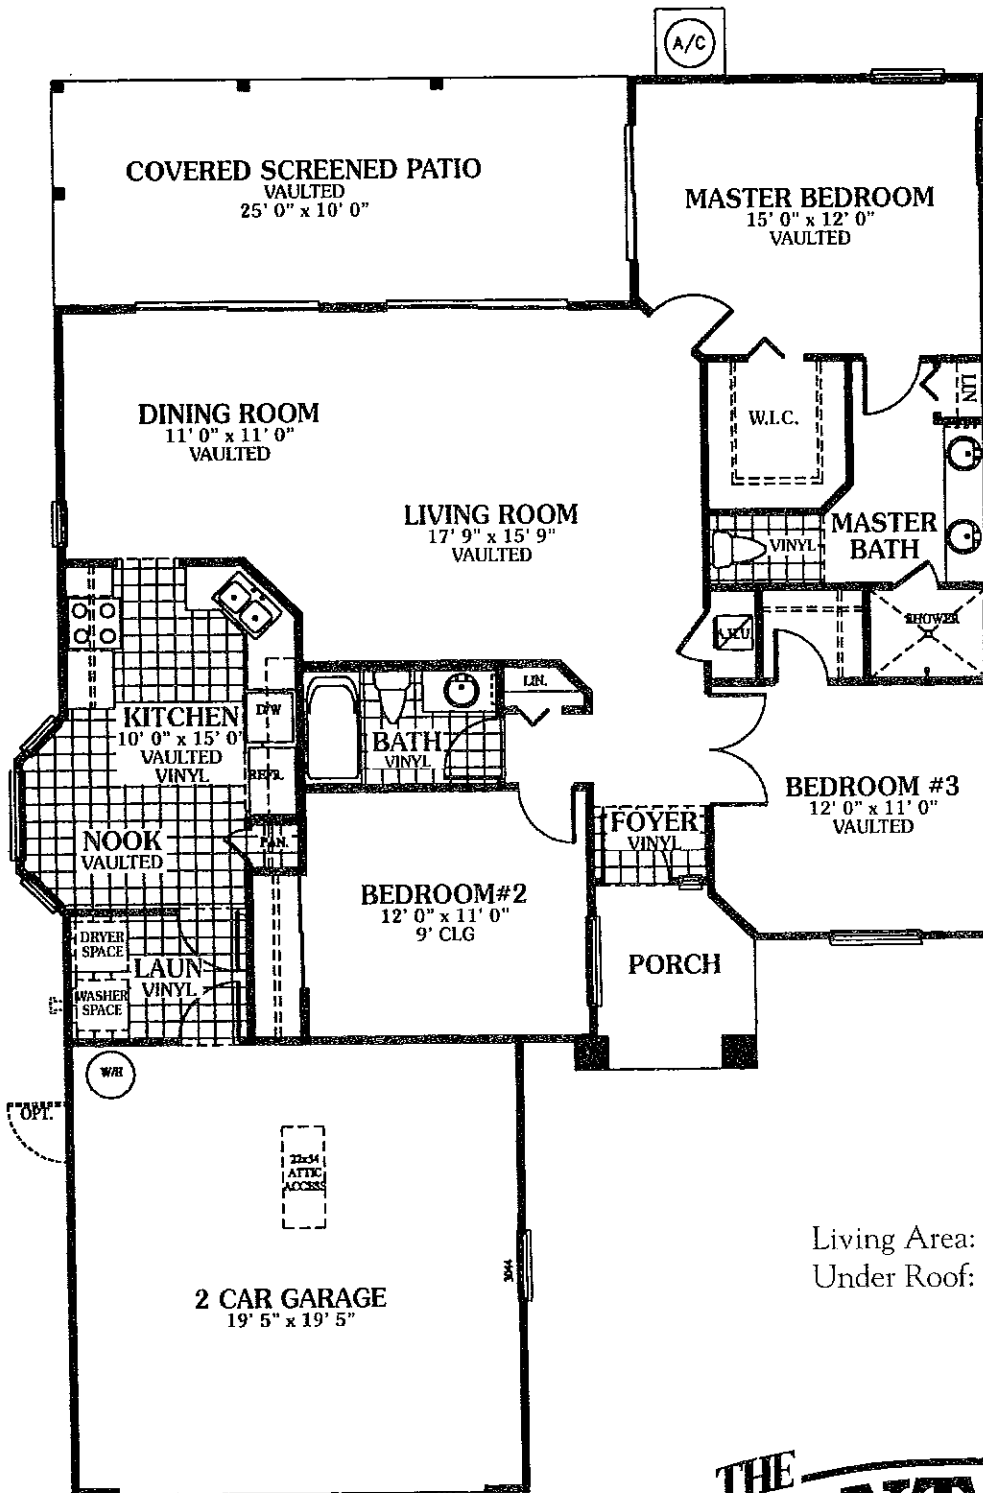

THE CEDAR

Living Area: 1424 Sq. Ft.
Under Roof: 2136 Sq. Ft.

THE PLANTATION
AT LEESBURG

25201 U.S. Highway 27
Leesburg, Florida 34748-9099

352-326-3626
Toll Free: 800-234-7654

©1992 The Plantation at Leesburg

*Prices and features are subject to change at builder's discretion. All dimensions are approximate.