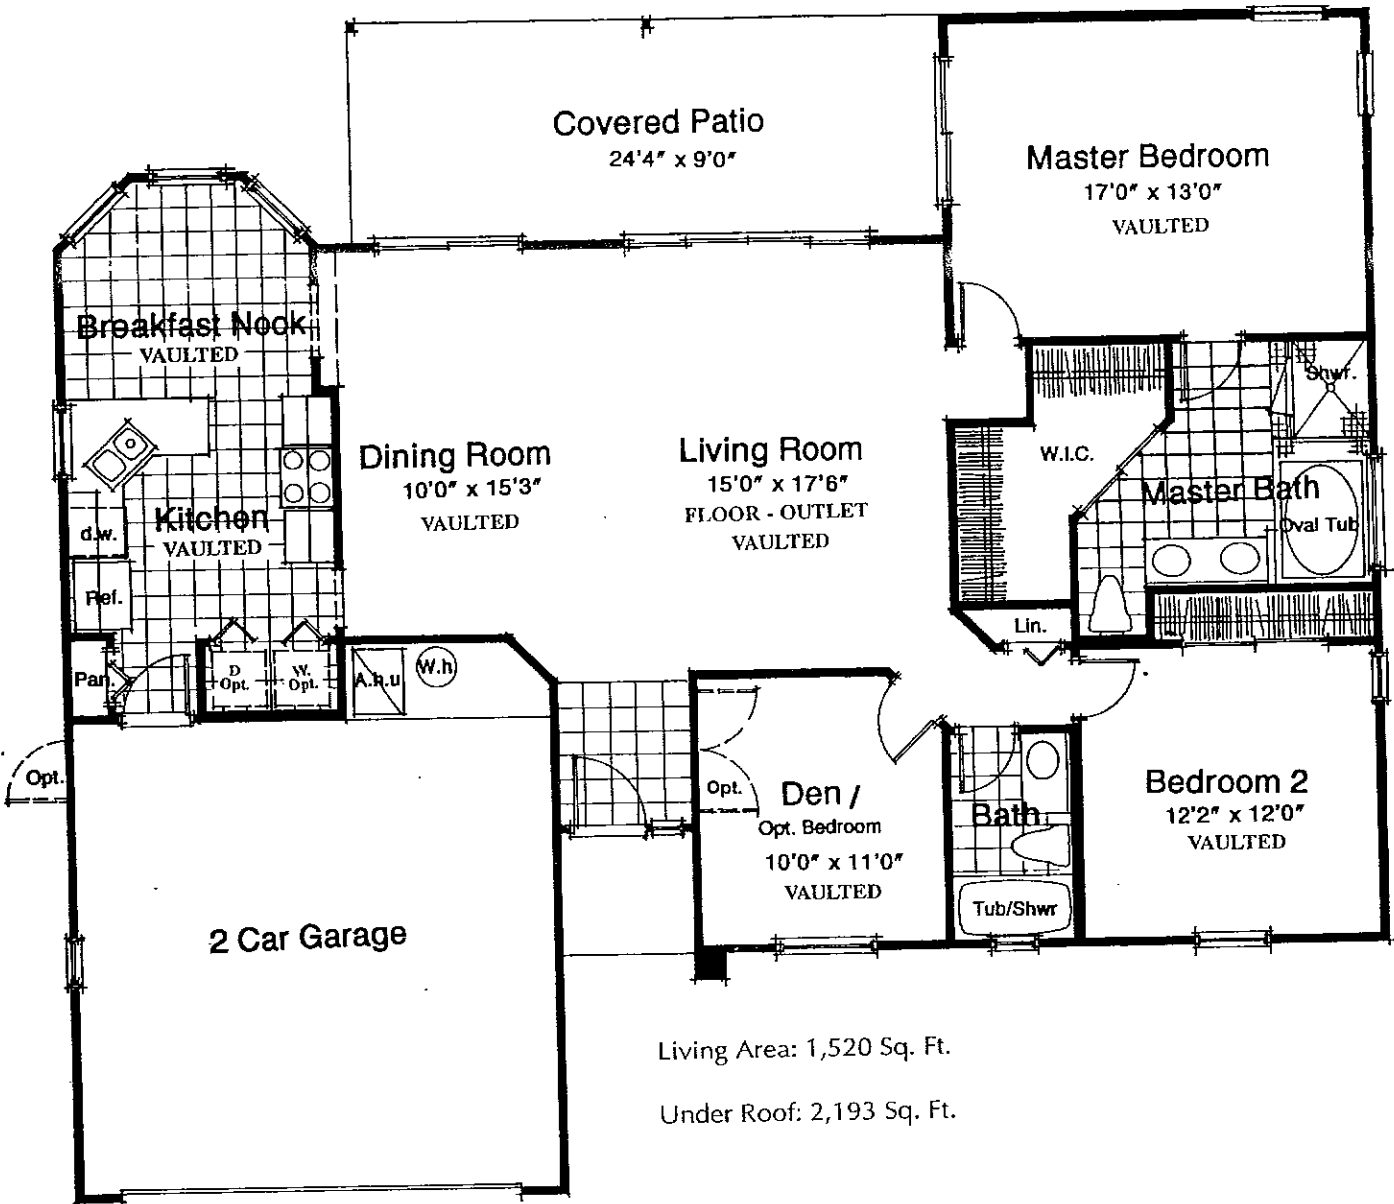

# THE COZUMEL

25201 U.S. Highway 27  
Leesburg Florida 34748-9099

352-326-3626  
Toll Free: 800-234-7654

©1993 The Plantation at Leesburg

\* Prices and features are subject to change at builder's discretion. All dimensions are approximate.