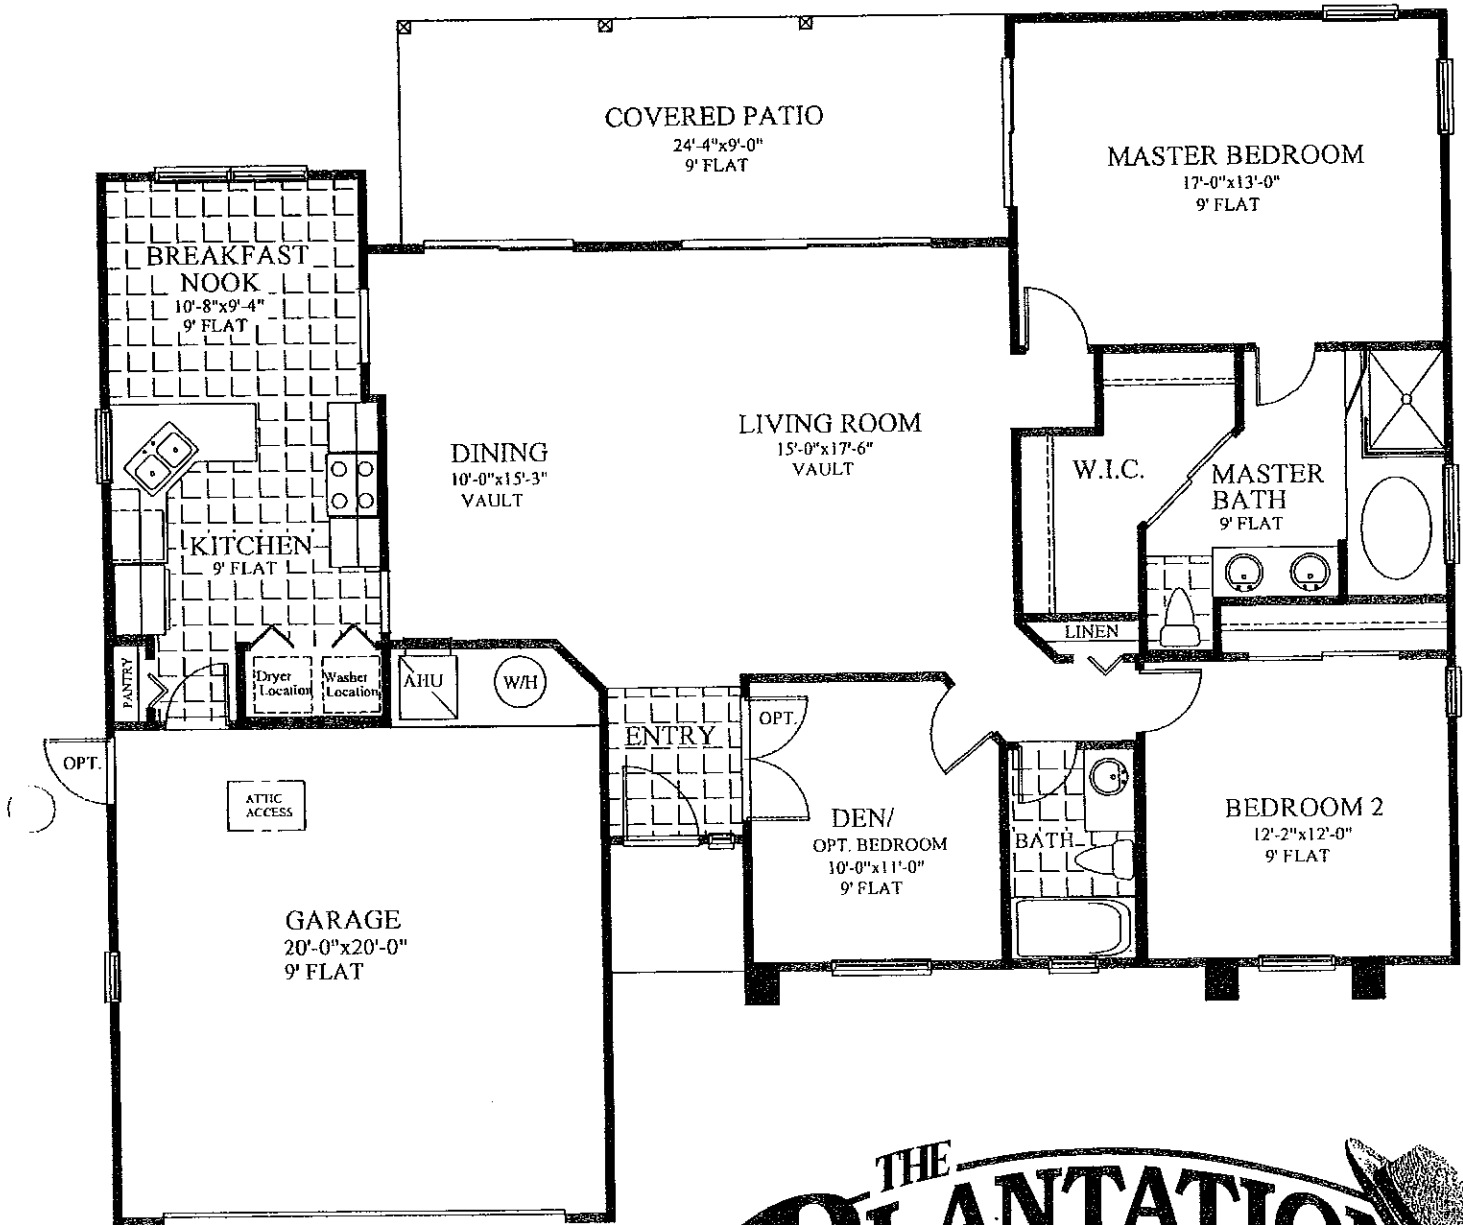

MODEL 1520

COZUMEL

A/C Living Area: 1520 Sq. Ft.
Under Roof: 2193 Sq. Ft.

THE PLANTATION

AT LEESBURG

25201 U.S. Highway 27
Leesburg, Florida 34748-9099

352-326-3626

Toll Free: 800-234-7654

* Prices and features are subject to change at builder's discretion. All dimensions are approximate.