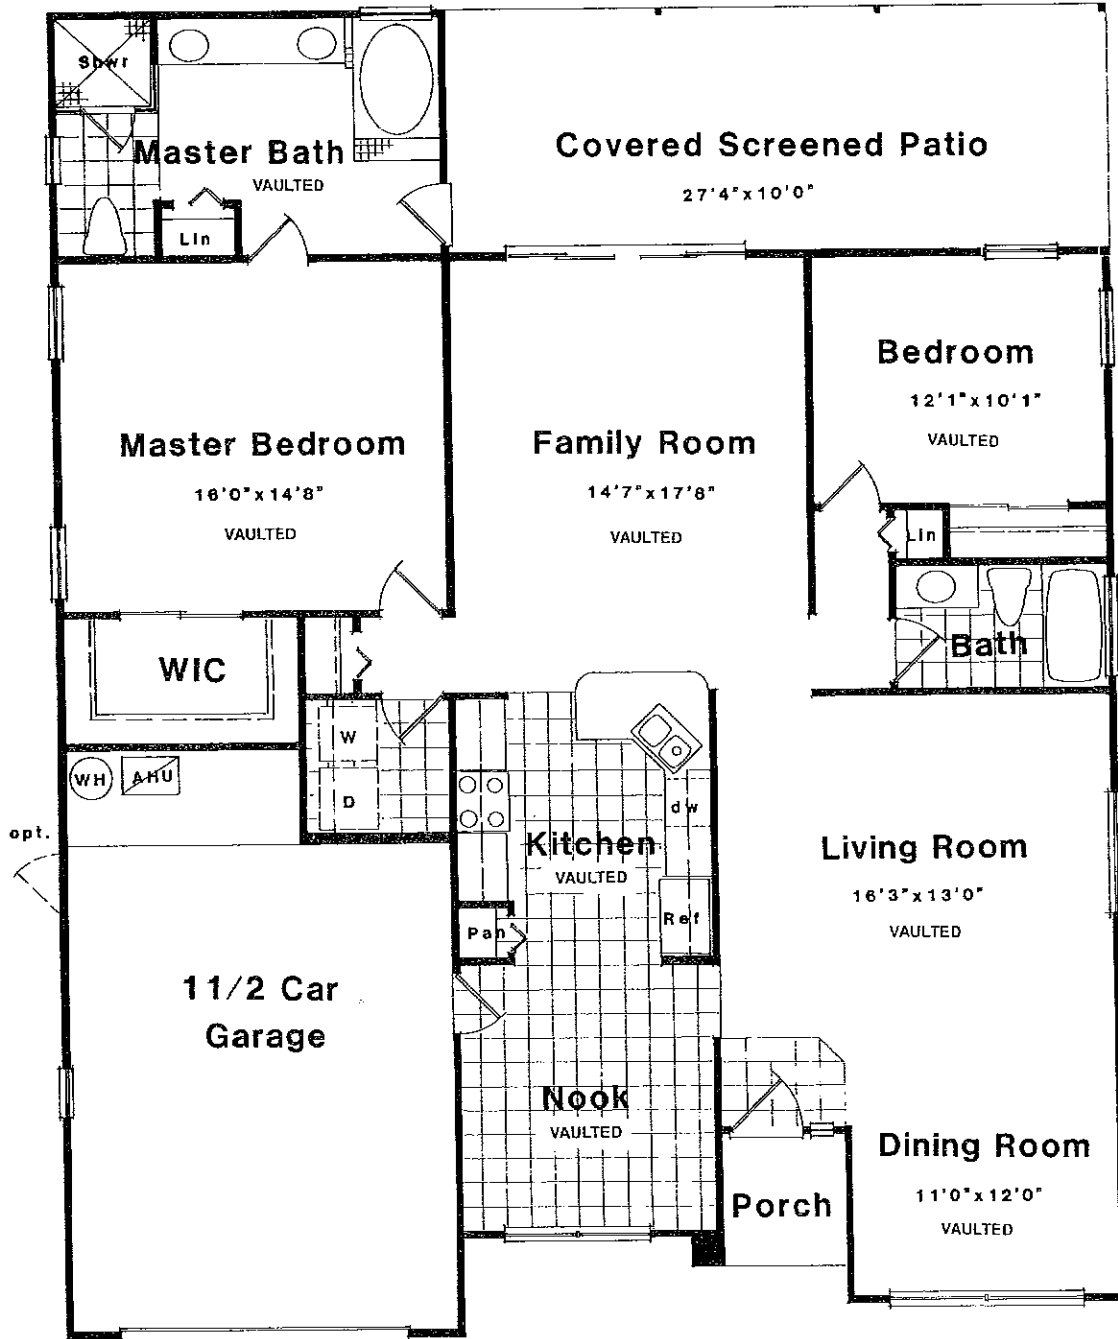

# THE CYPRESS

Living Area: 1,658 Sq. Ft.

Under Roof: 2,334 Sq. Ft.

25201 U.S. Highway 27  
Leesburg, Florida 34748-9099

904-326-3626  
Toll Free: 800-234-7654

©1991 The Plantation at Leesburg

\* Prices and features are subject to change at builder's discretion. All dimensions are approximate.