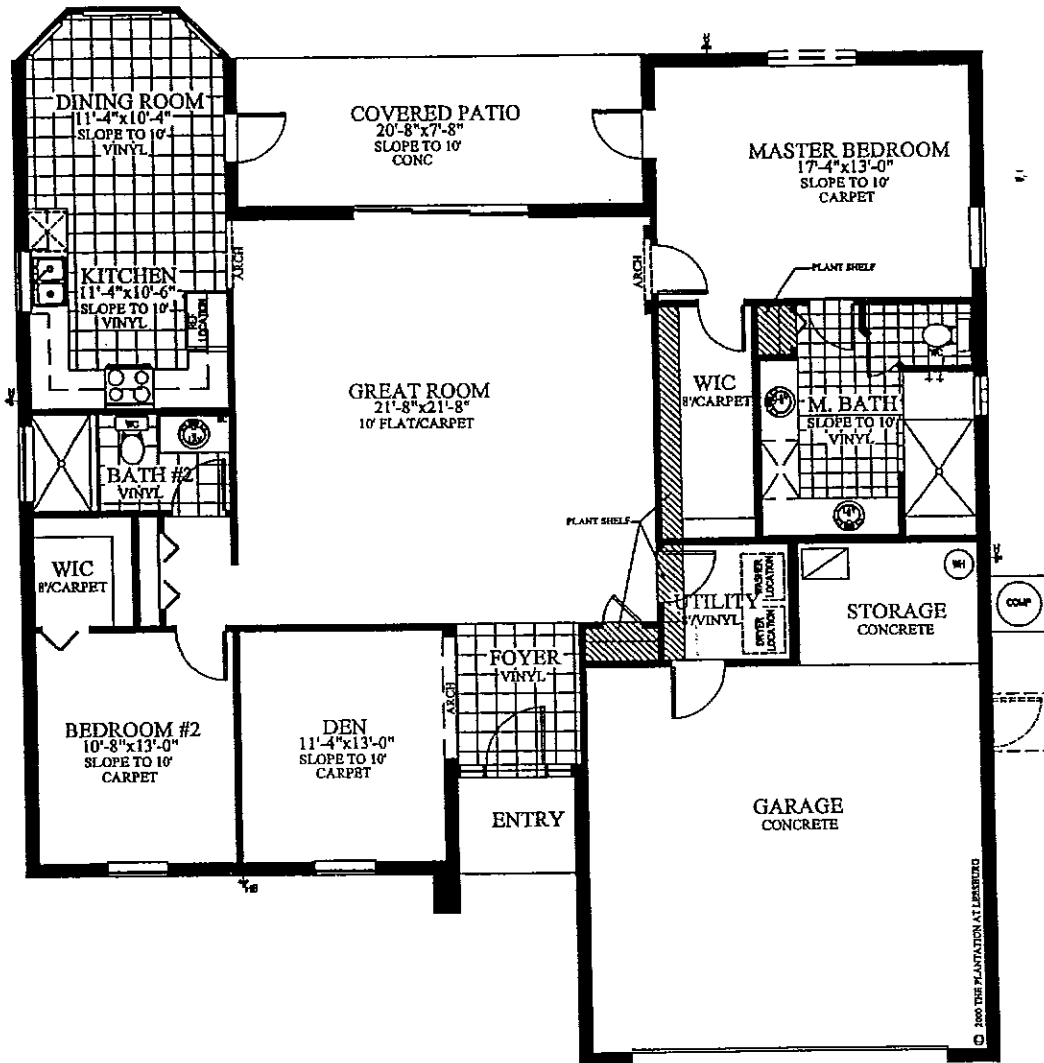

THE DOGWOOD 00B

LIVING AREA: 1517
 UNDER ROOF: 2134

*\$ 99,000 (Frame)
 plus homescite*

THE
PLANTATION
 AT LEESBURG

25201 U.S. HWY. 27
 LEESBURG, FL 34748-9099
 (352) 326-3626
 Toll Free: 800-234-7654

* Prices and features subject to change at builders discretion. All dimensions are approximate.