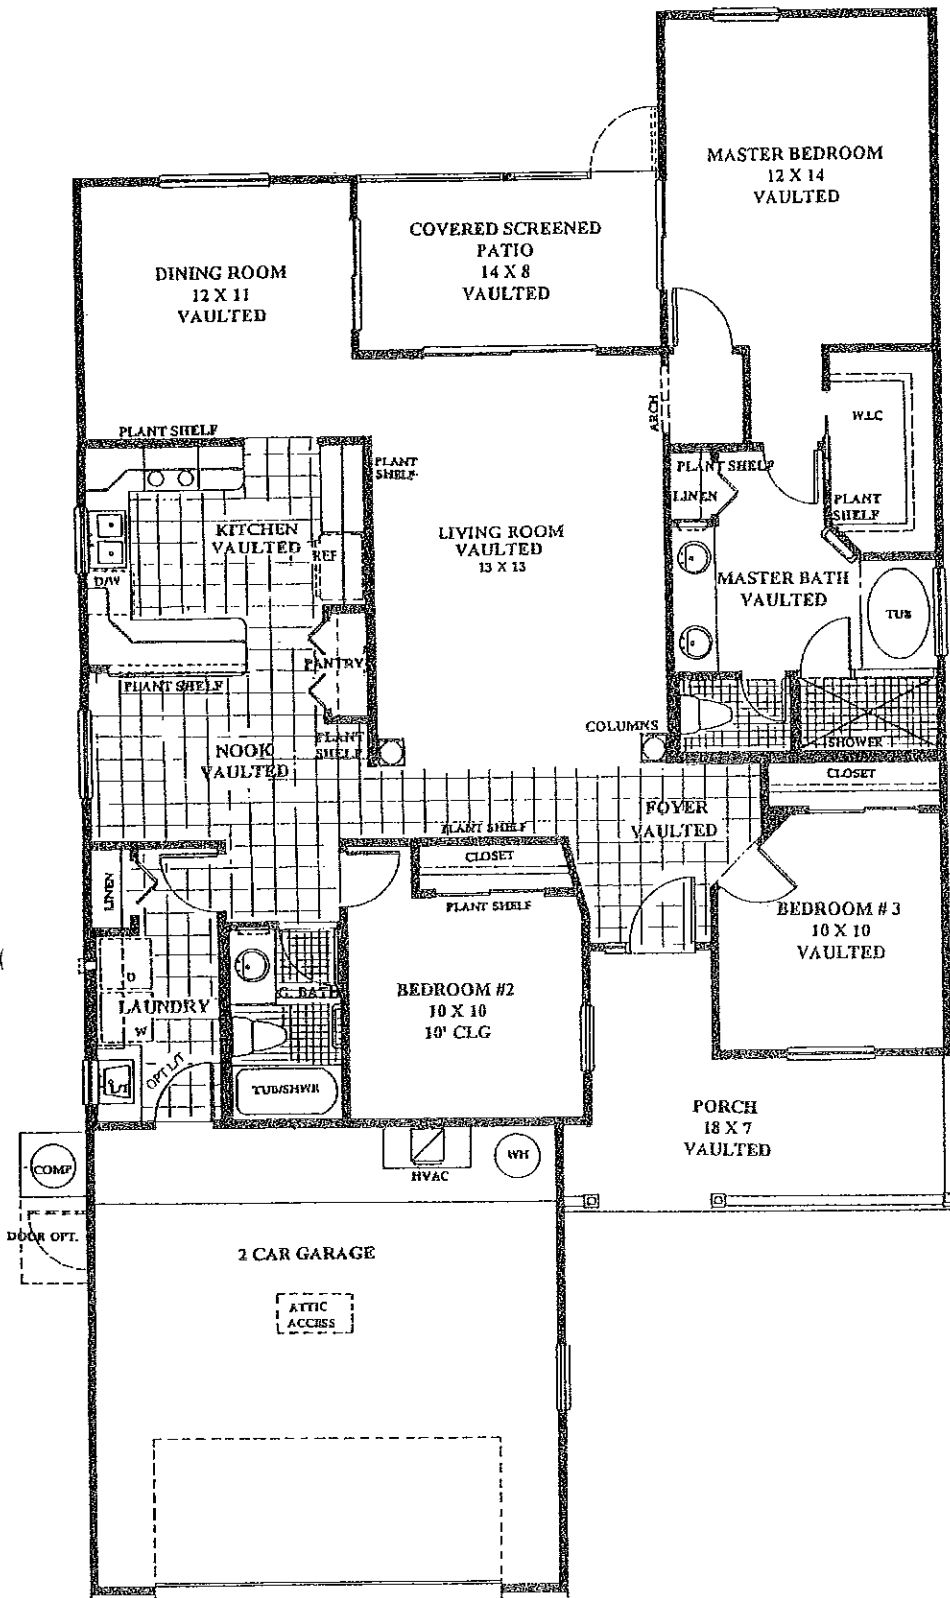

THE DORAL

Living Area: 1,570 Sq. Ft.

Under Roof: 2,345 Sq. Ft

25201 U.S. Highway 27
Leesburg, Florida 34748-9099

352-326-3626
Toll Free: 800-234-7654

© 1997 The Plantation at Leesburg

*Prices and features are subject to change at builder's discretion. All dimensions are approximate.