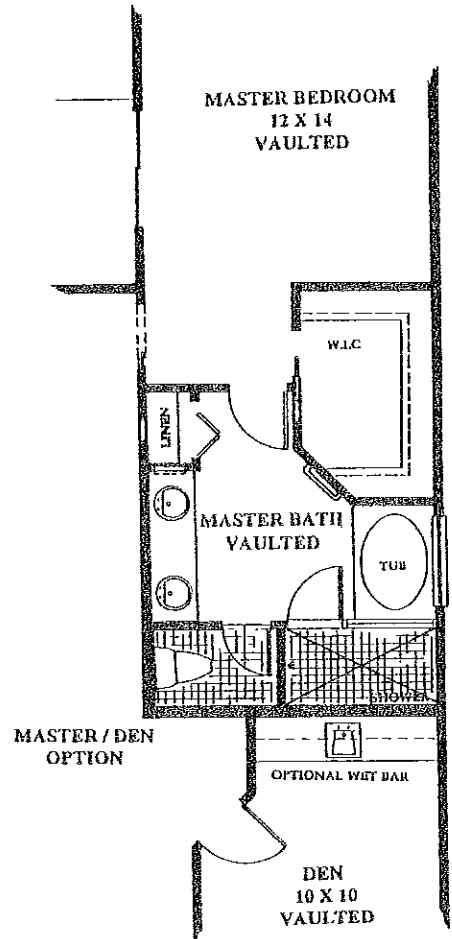

THE DORAL

Living Area: 1,570 Sq. Ft.

Under Roof: 2,345 Sq. Ft

25201 U.S. Highway 27
Leesburg, Florida 34748-9099

352-326-3626
Toll Free: 800-234-7654

© 1997 The Plantation at Leesburg

*Prices and features are subject to change at builder's discretion. All dimensions are approximate.