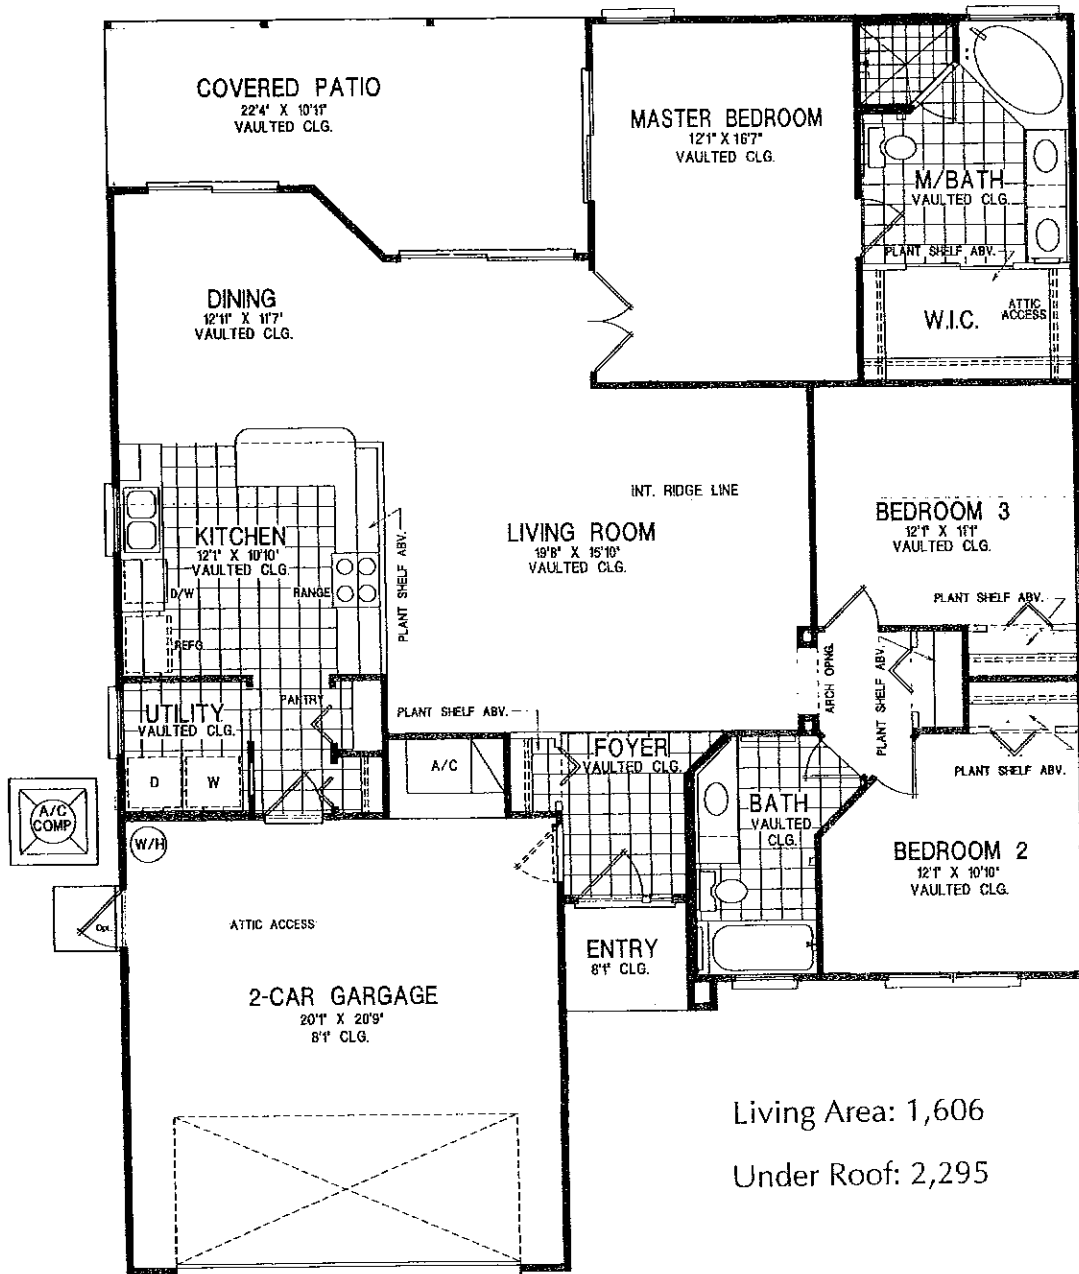

THE ELEUTHERA

Living Area: 1,606

Under Roof: 2,295

25201 U.S. Highway 27
Leesburg, Florida 34748-9099

904-326-3626
Toll Free: 800-234-7654

© 1994 The Plantation at Leesburg

* Prices and features are subject to change at builder's discretion. All dimensions are approximate.