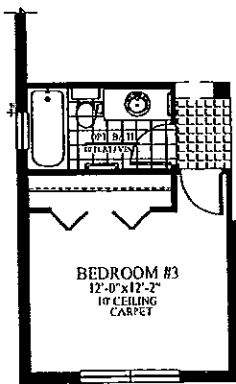

THE GARDENIA

Living Area: 2670 Sq. Ft.
Under Roof: 3305 Sq. Ft.

Interior room dimensions
Shown are approximate

THE PLANTATION

AT LEESBURG

25201 U.S. Highway 27
Leesburg, Florida 34748-9099

* Prices and features are subject to change at builder's discretion. All dimensions are approximate.