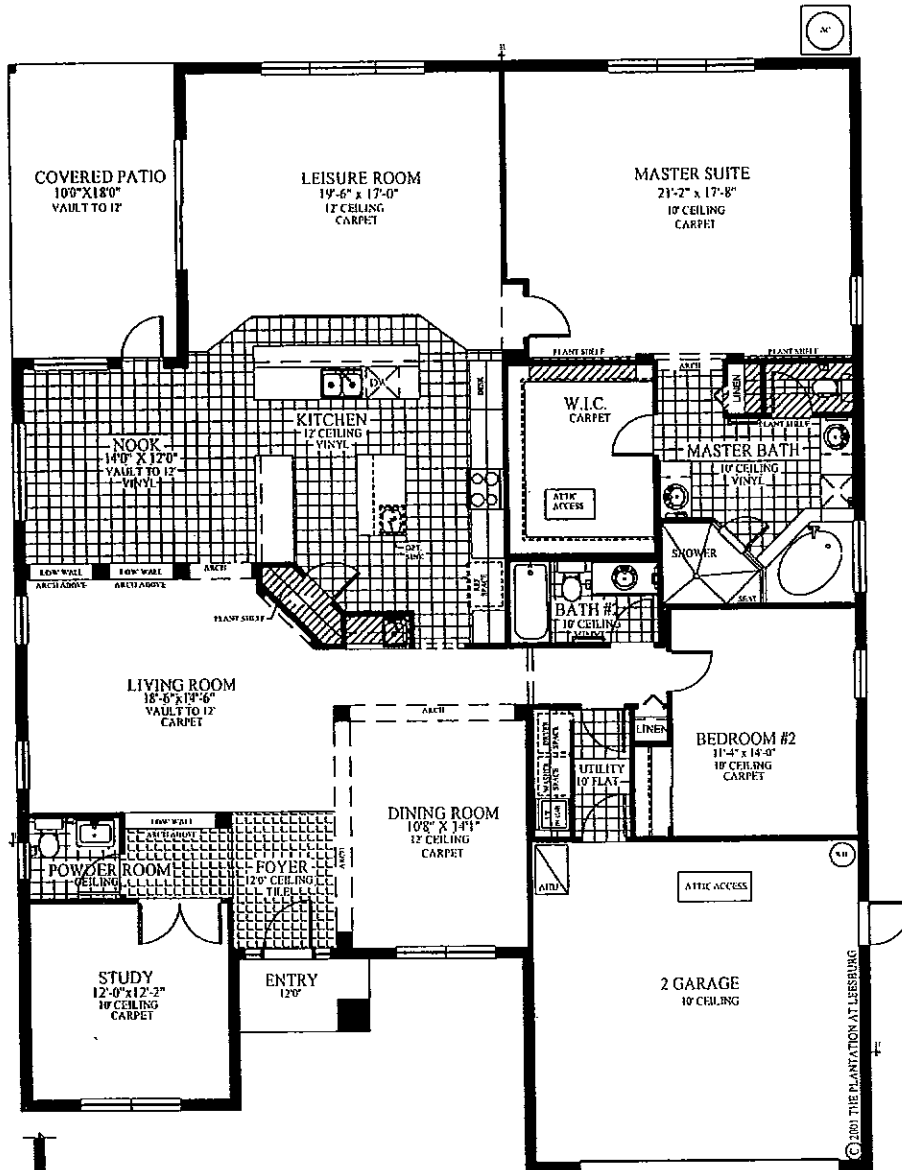

THE GARDENIA

Living Area: 2670 Sq. Ft.
Under Roof: 3305 Sq. Ft.

Interior room dimensions
Shown are approximate

THE PLANTATION

AT LEESBURG

25201 U.S. Highway 27
Leesburg, Florida 34748-9099

* Prices and features are subject to change at builder's discretion. All dimensions are approximate.