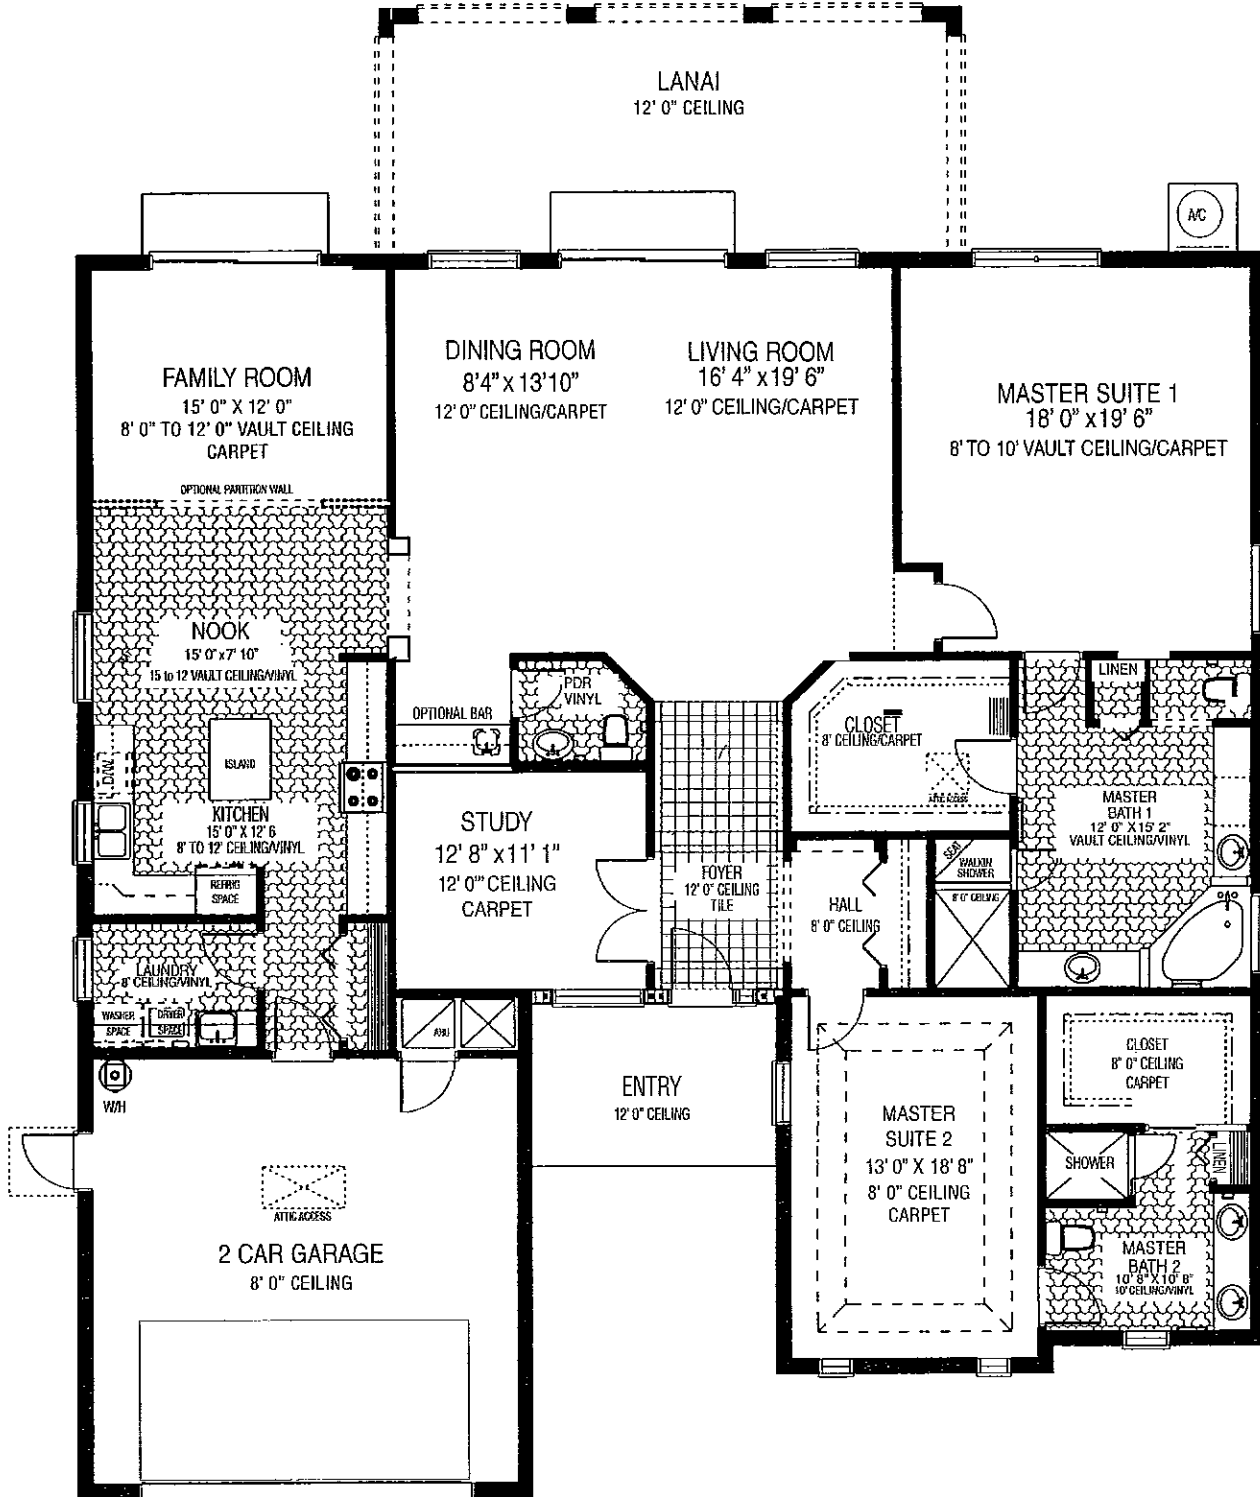

THE GERANIUM

Living Area: 2586 Sq. Ft.
Under Roof: 3150 Sq. Ft.

Interior room dimensions shown are approximate.

25201 U.S. Highway 27
Leesburg, Florida 34748-9099
352-326-3626
Toll Free: 800-234-7654

THE PLANTATION AT LEESBURG