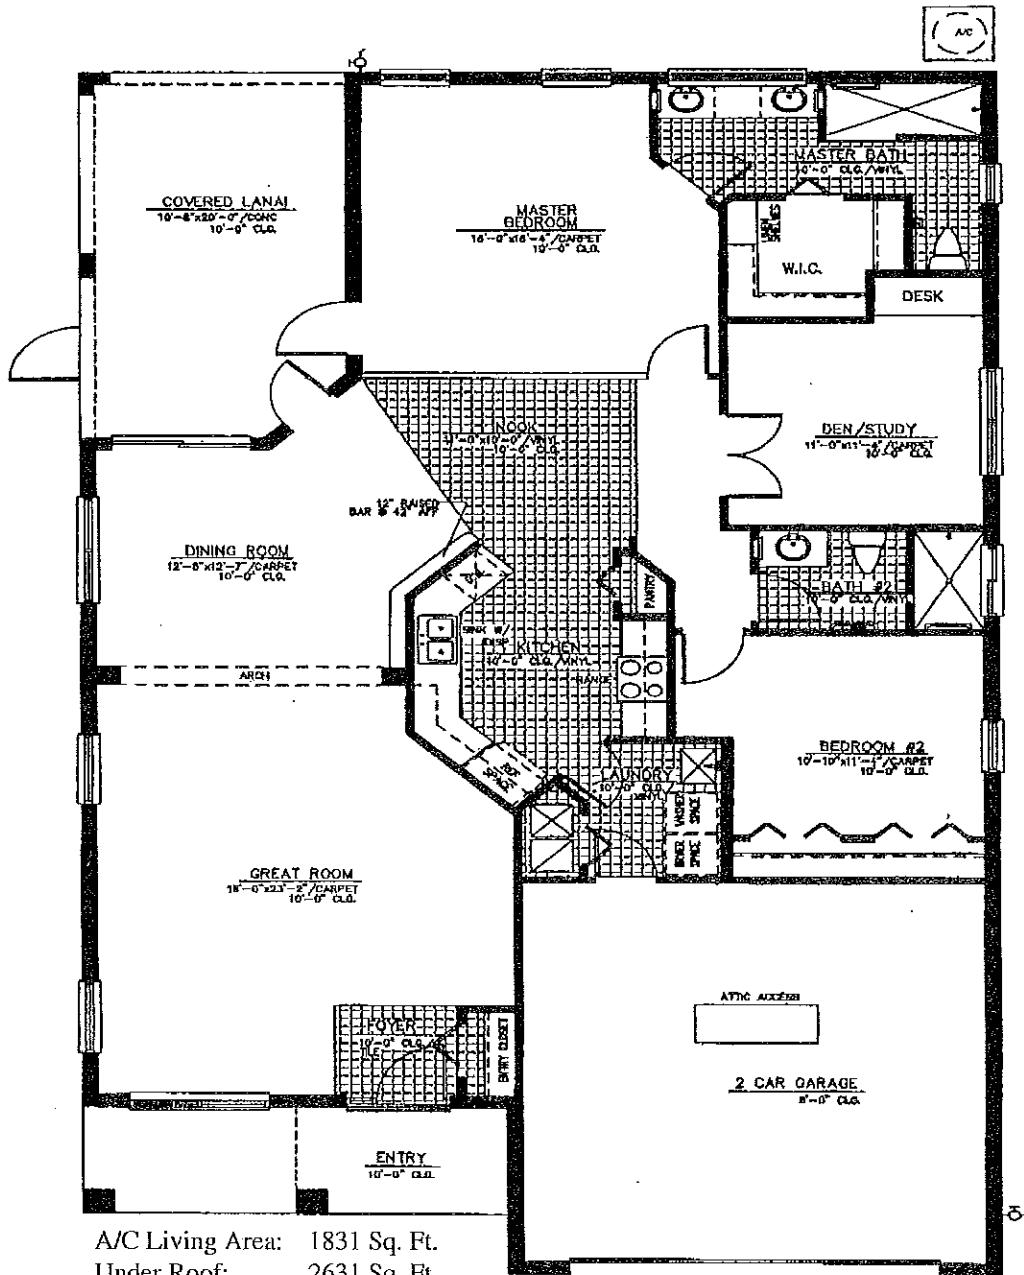

THE GRAND CYPRESS

Interior room dimensions shown are approximate.

THE PLANTATION

AT LEESBURG

* Prices and features are subject to change at builder's discretion. All dimensions are approximate.

25201 U.S. Highway 27
Leesburg, Florida 34748-9099
352-326-3626
Toll Free: 800-234-7654