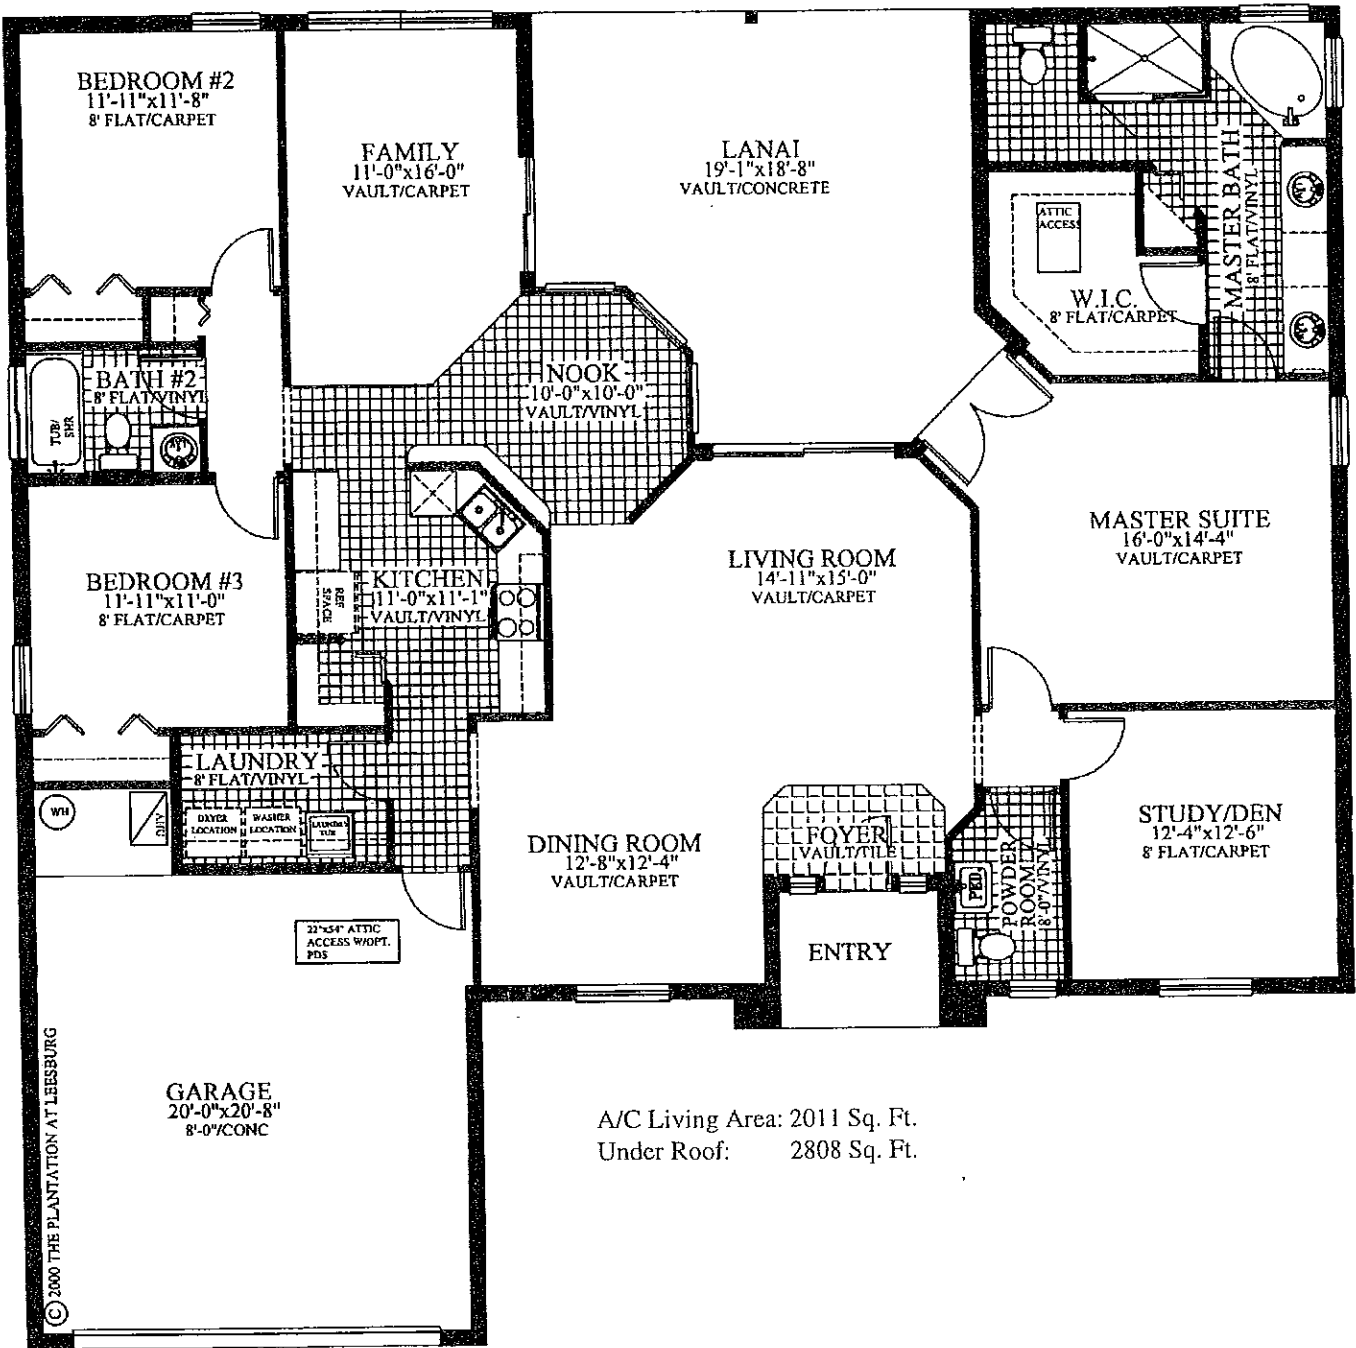

GRAND ISLE

THE PLANTATION AT LEESBURG

25201 U.S. HWY. 27
 LEESBURG, FL 34748-9099
 (352) 326-3626
 Toll Free: 800-234-7654

* Prices and features subject to change at builders discretion. All dimensions are approximate.