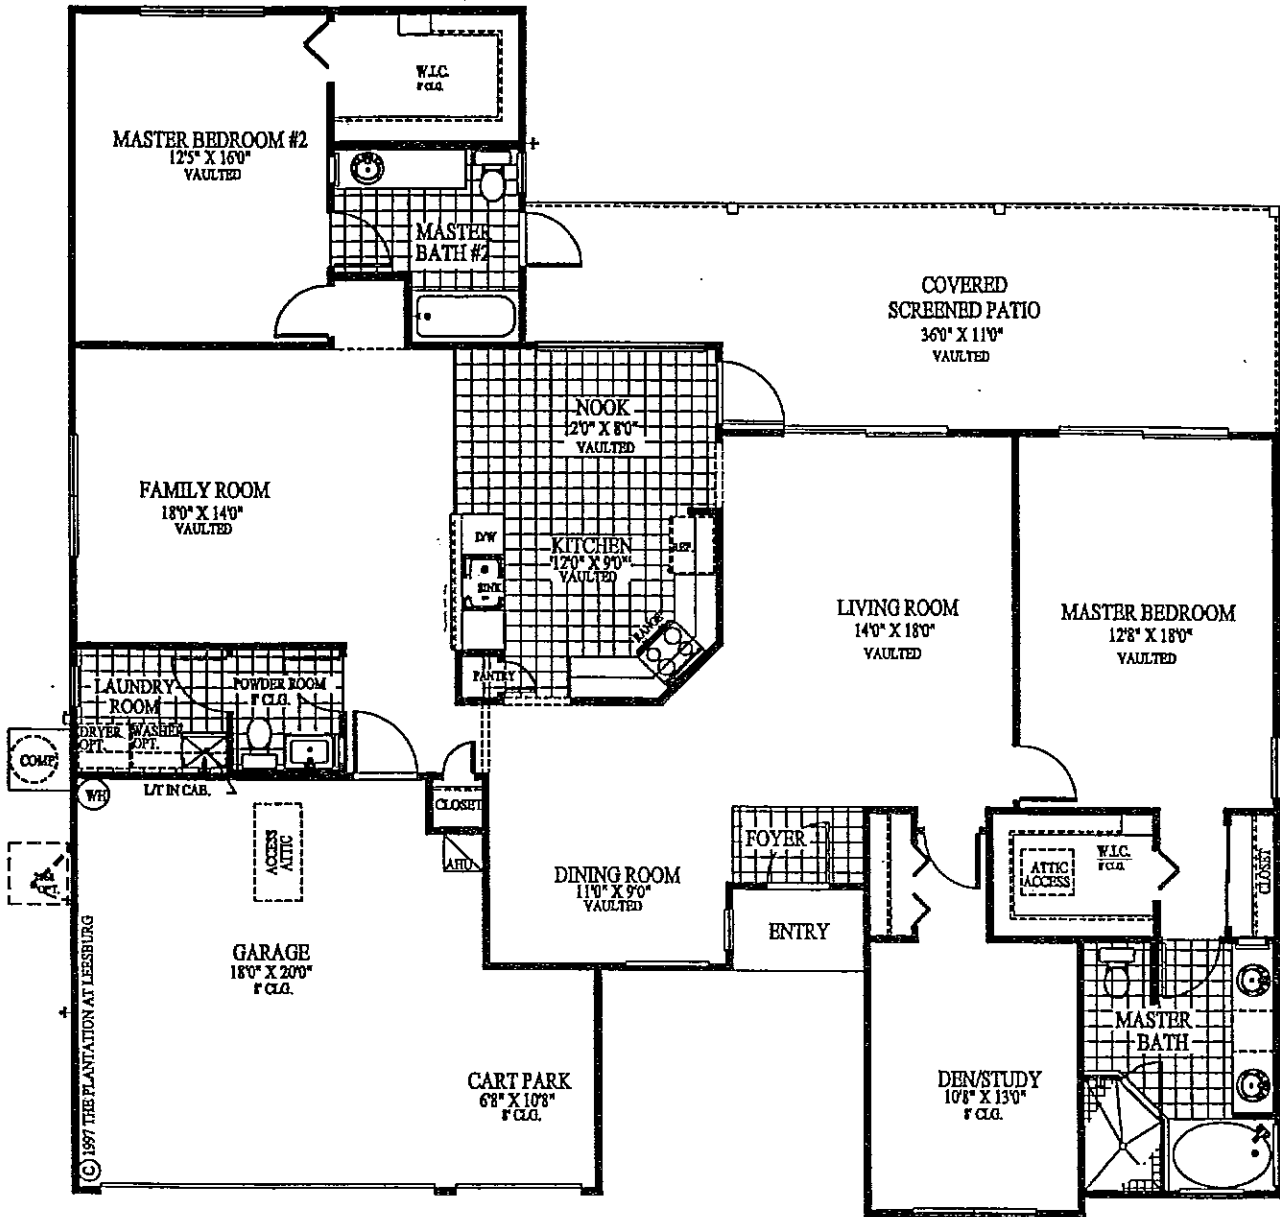

THE GREAT SPRUCE

LIVING AREA 2041 SQ. FT.
 UNDER ROOF 2880 SQ. FT.

THE PLANTATION AT LEESBURG

25201 U.S. HWY. 27
 LEESBURG, FL 34748-9099
 (352) 326-3626
 Toll Free: 800-234-7654

* Prices and features subject to change at builders discretion. All dimensions are approximate.