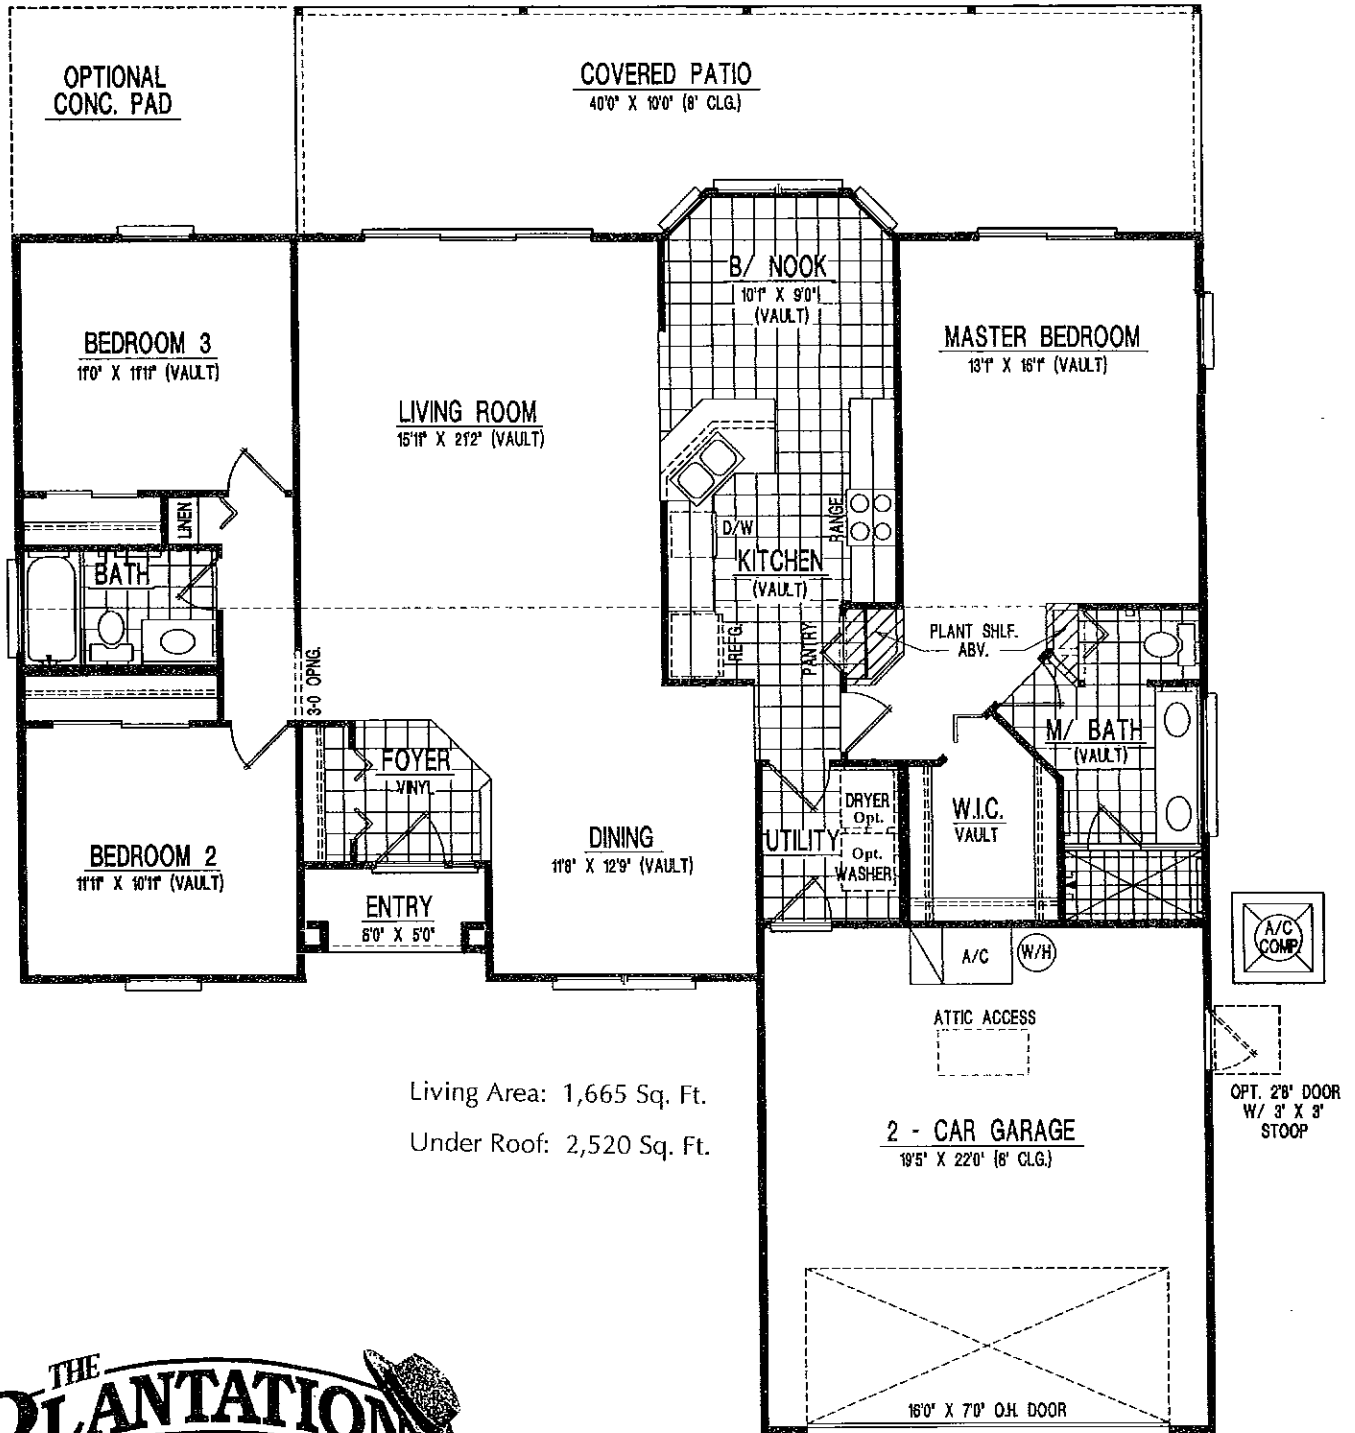

THE GRENADA

Living Area: 1,665 Sq. Ft.
Under Roof: 2,520 Sq. Ft.

25201 U.S. Highway 27
Leesburg Florida 34748-9099

352-326-3626
Toll Free: 800-234-7654

© 1994 The Plantation at Leesburg

* Prices and features are subject to change at builder's discretion. All dimensions are approximate.