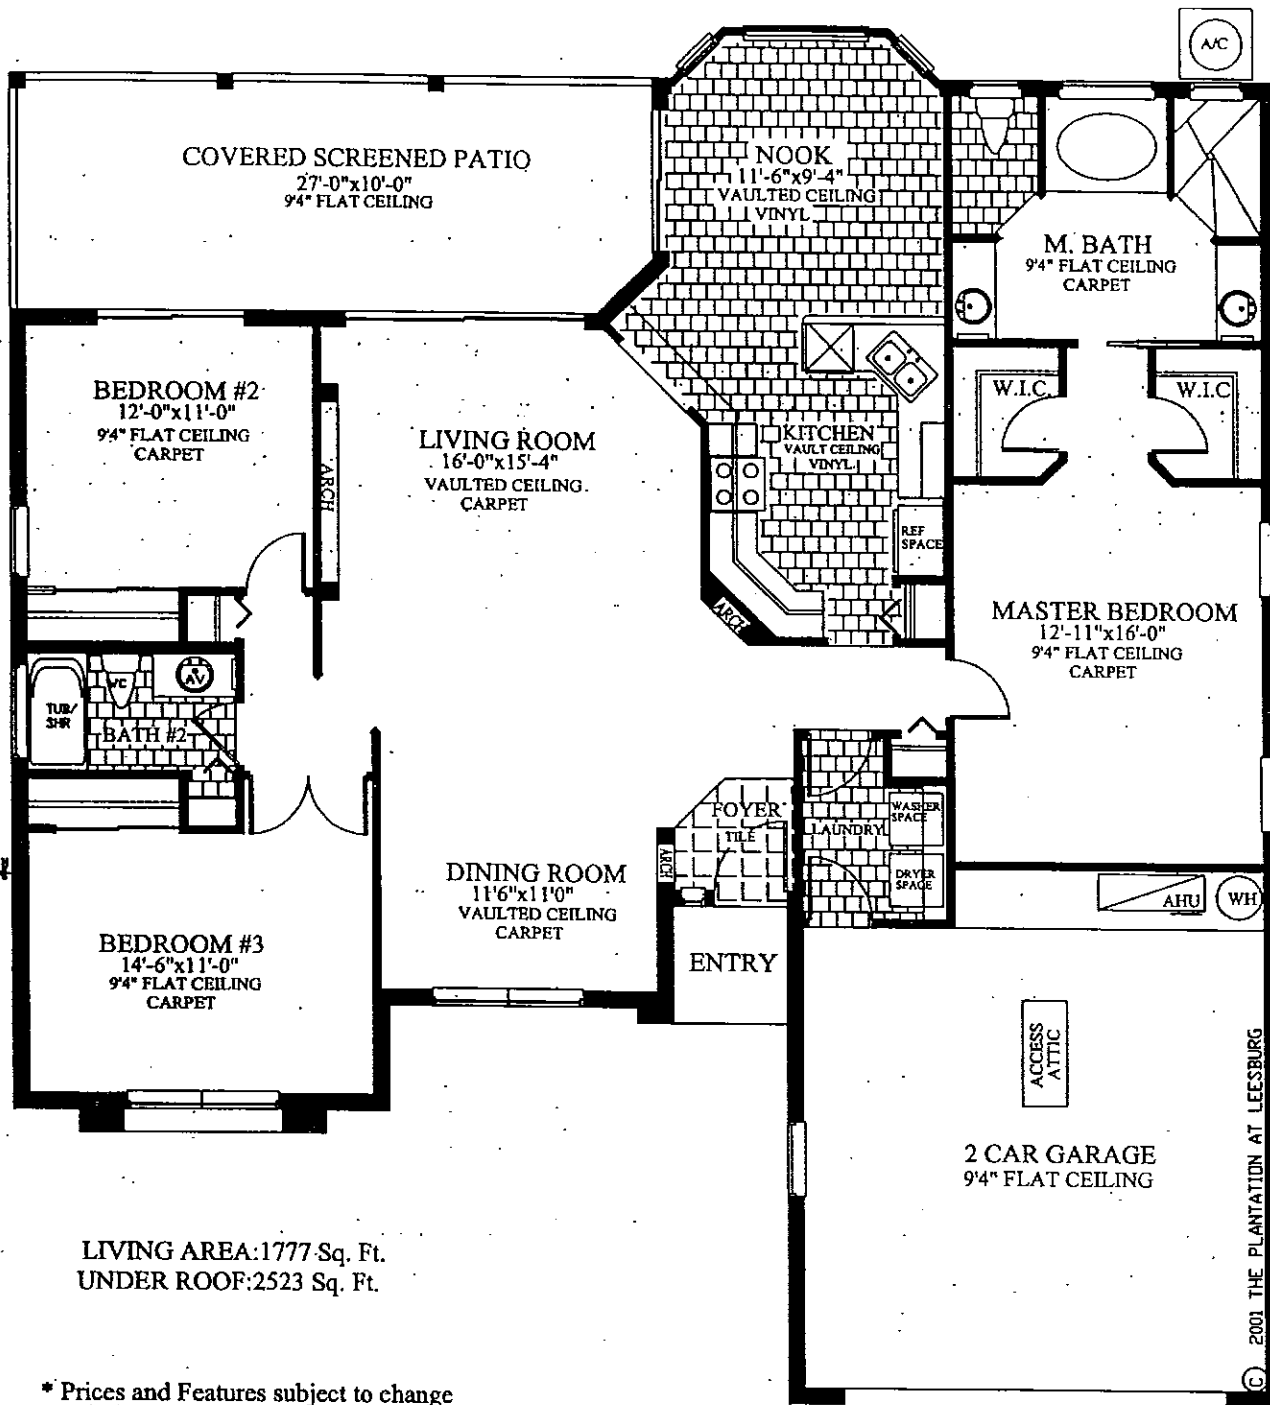

THE HIBISCUS

LIVING AREA: 1777 Sq. Ft.
UNDER ROOF: 2523 Sq. Ft.

* Prices and Features subject to change
at builders discretion.

THE
PLANTATION
AT LEESBURG

25201 U.S. HWY. 27
LEESBURG, FL 34748-9099
(352) 326-3626
Toll Free: 800-234-7654