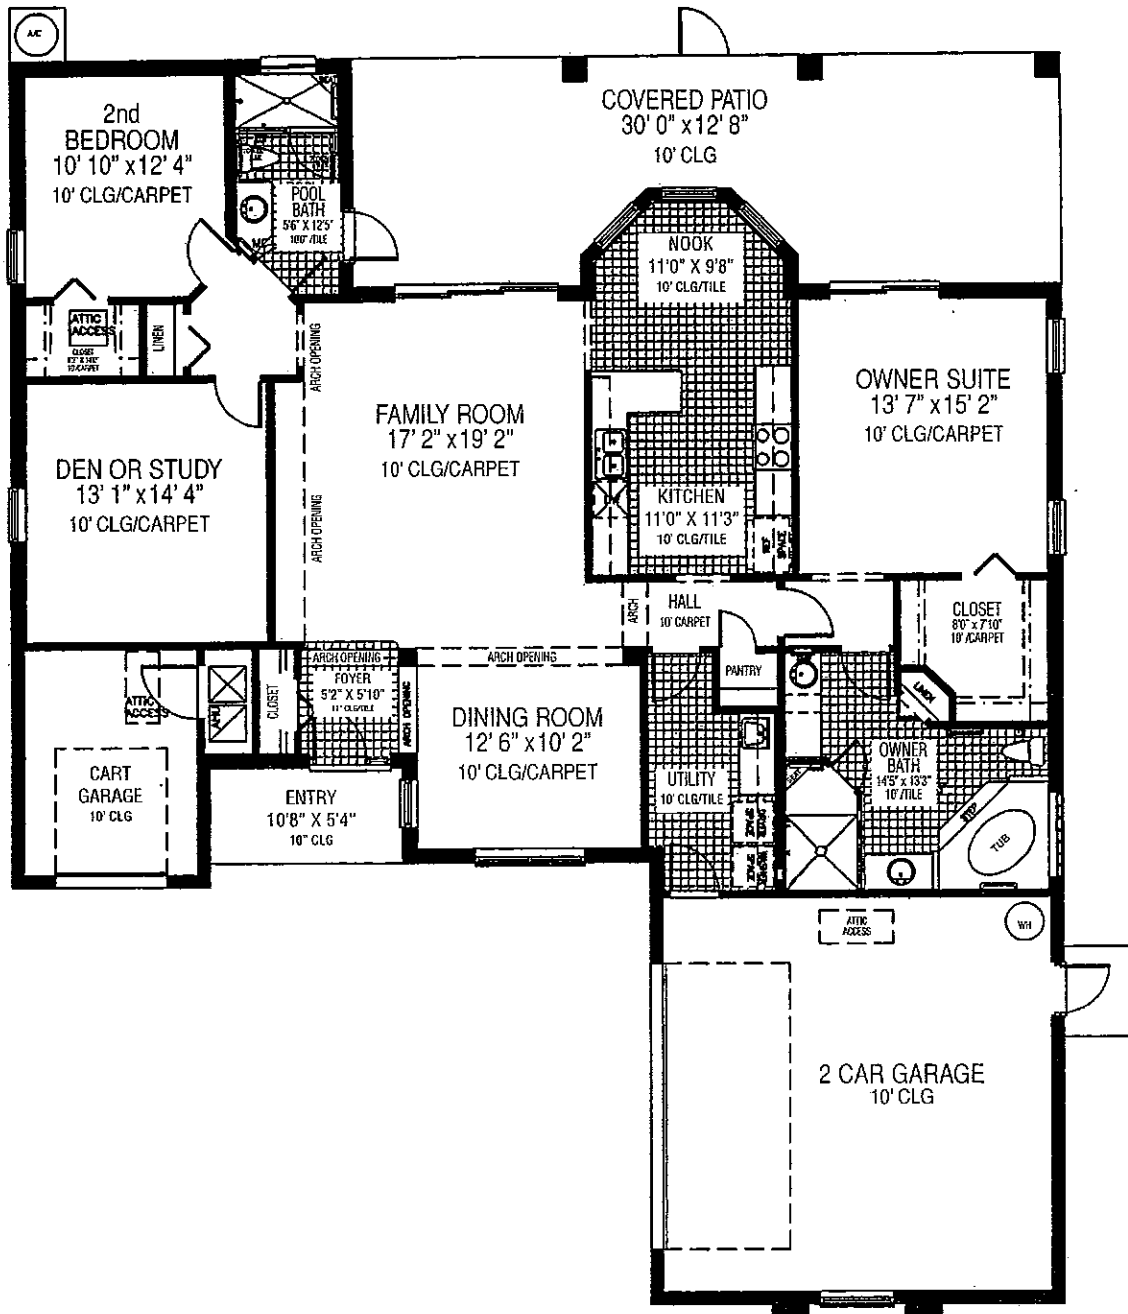

THE IRIS

A/C Living Area: 1976 Sq. Ft.
 Under Roof: 3129 Sq. Ft.

THE PLANTATION
 AT LEESBURG

25201 U.S. Highway 27
 Leesburg, Florida 34748-9099

* Prices and features are subject to change at builder's discretion. All dimensions are approximate.