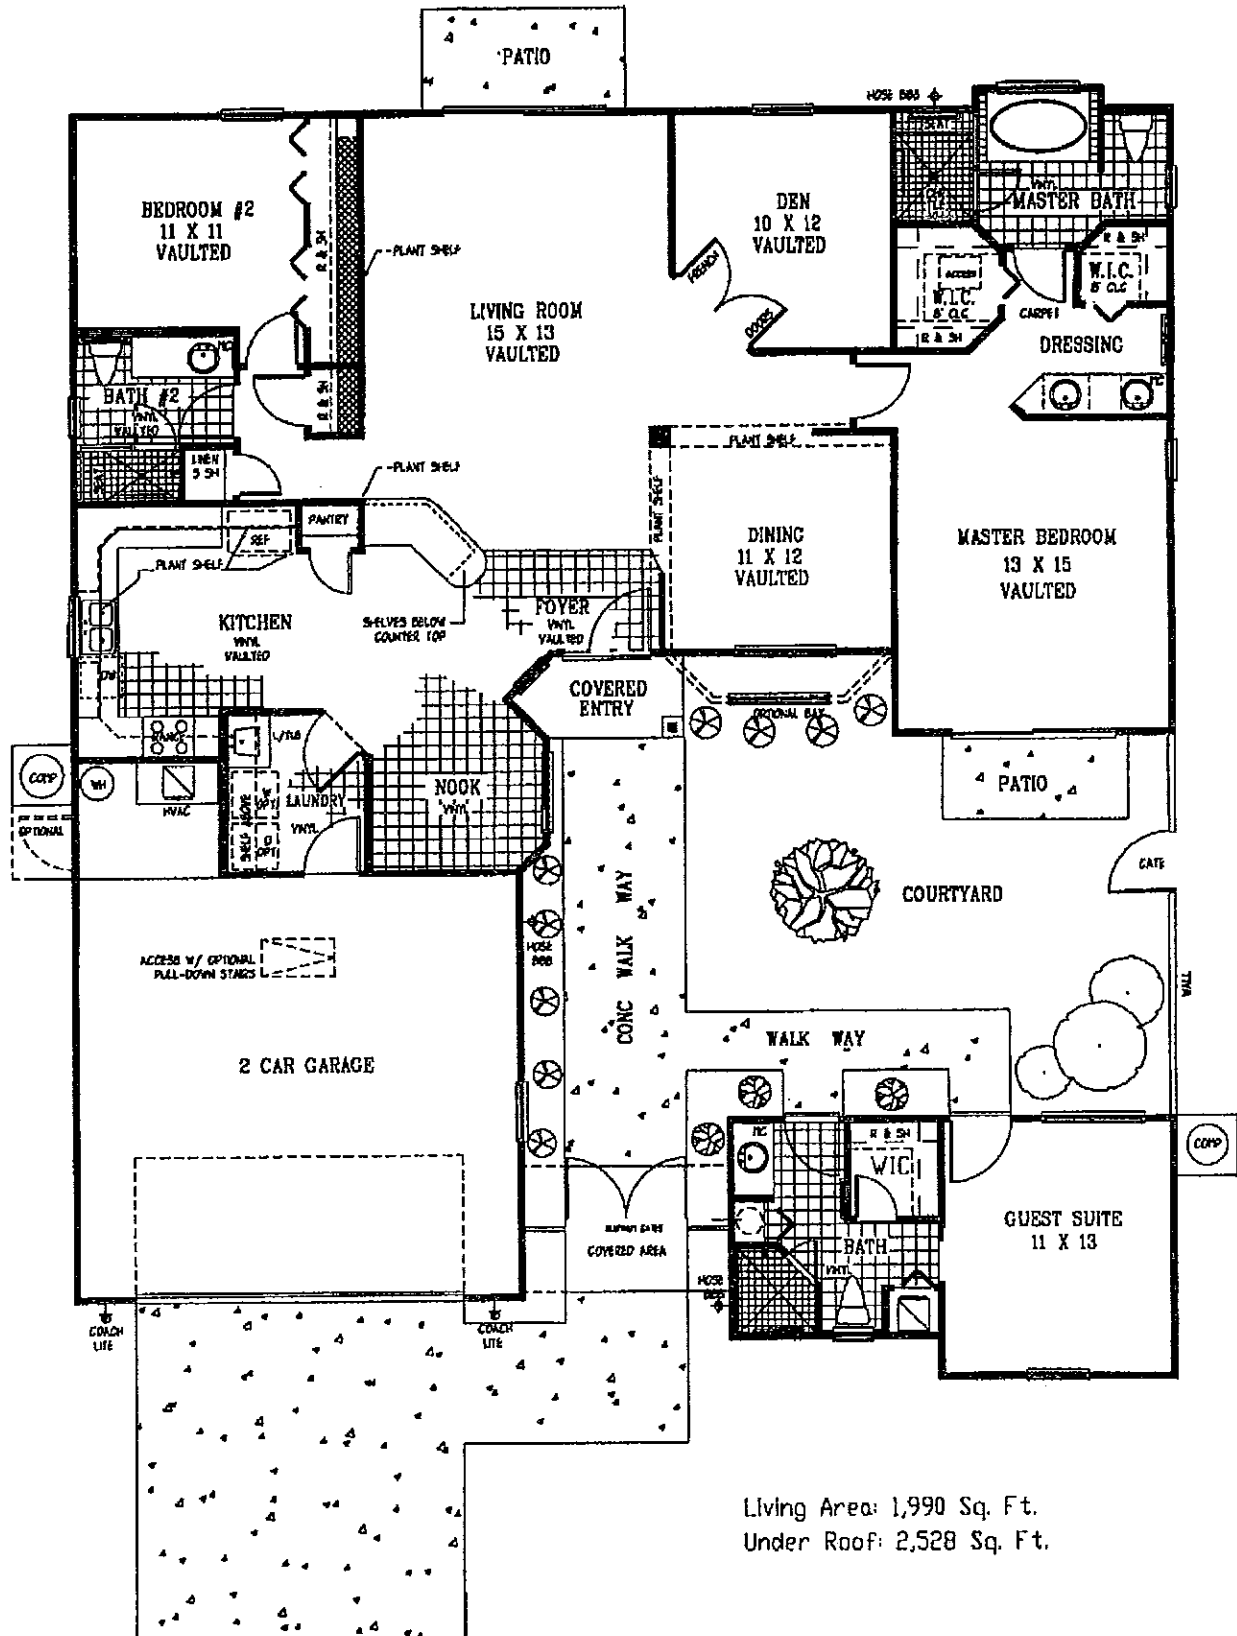

THE ISLAMORADA

Living Area: 1,990 Sq. Ft.
Under Roof: 2,528 Sq. Ft.

25201 U.S. Highway 27
Leesburg, Florida 34748-9099

352-326-3626
Toll Free: 800-234-7654

© 1997 The Plantation at Leesburg

* Prices and features are subject to change at builder's discretion. All dimensions are approximate.