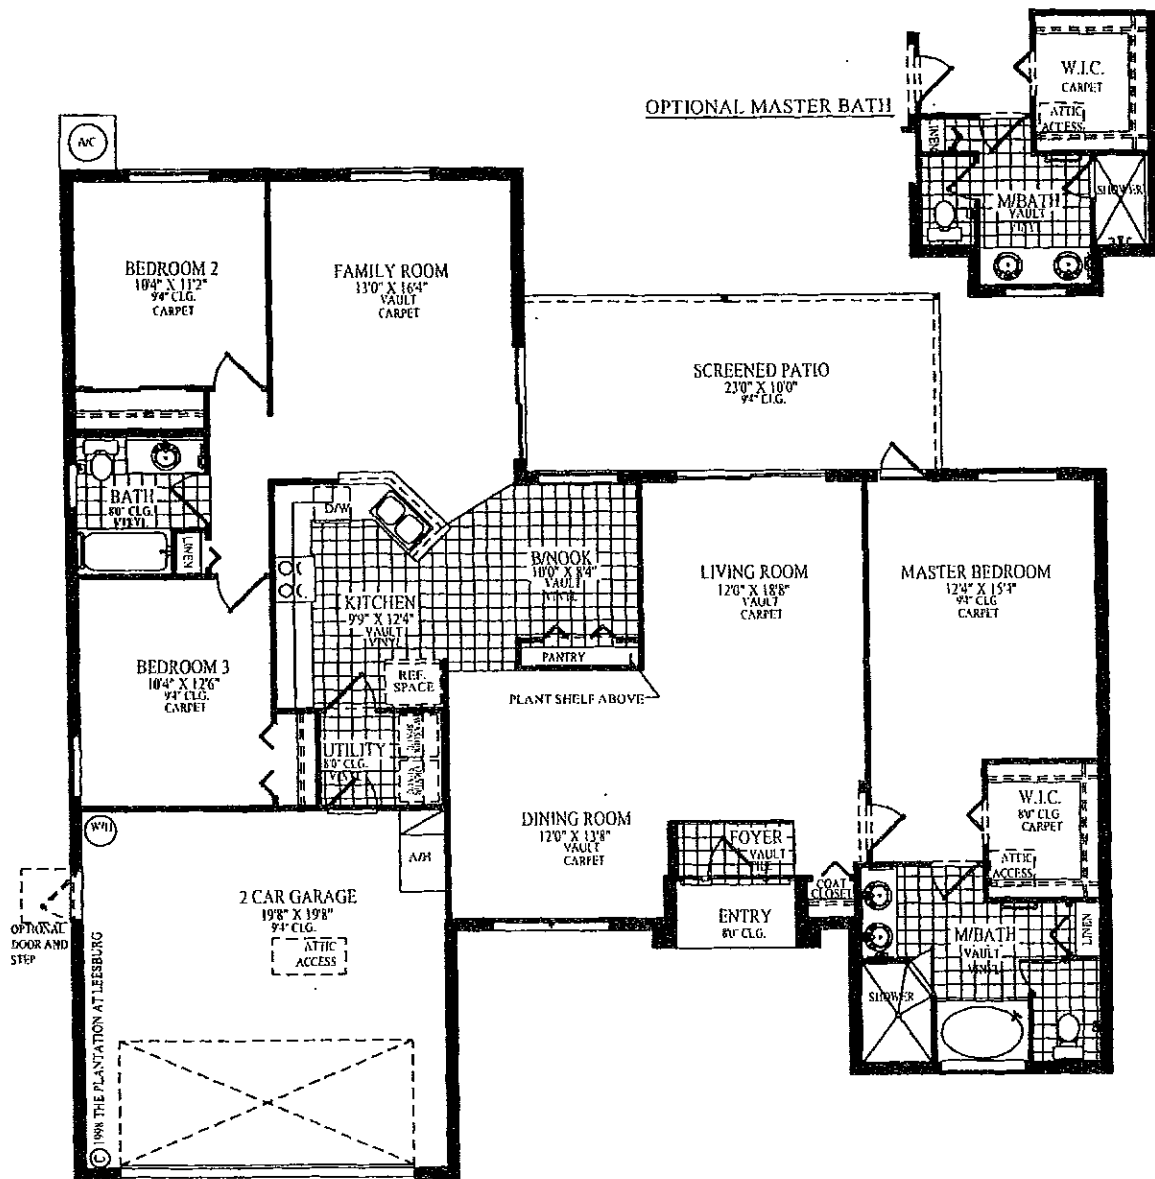

THE ISLANDER

Living Area: 1806 Sq. Ft.
 Under Roof: 2463 Sq. Ft.

Interior room dimensions
 Shown are approximate

THE PLANTATION AT LEESBURG

25201 U.S. Highway 27
 Leesburg, Florida 34748-9099

352-326-3626

Toll Free: 800-234-7654

* Prices and features are subject to change at builder's discretion. All dimensions are approximate.