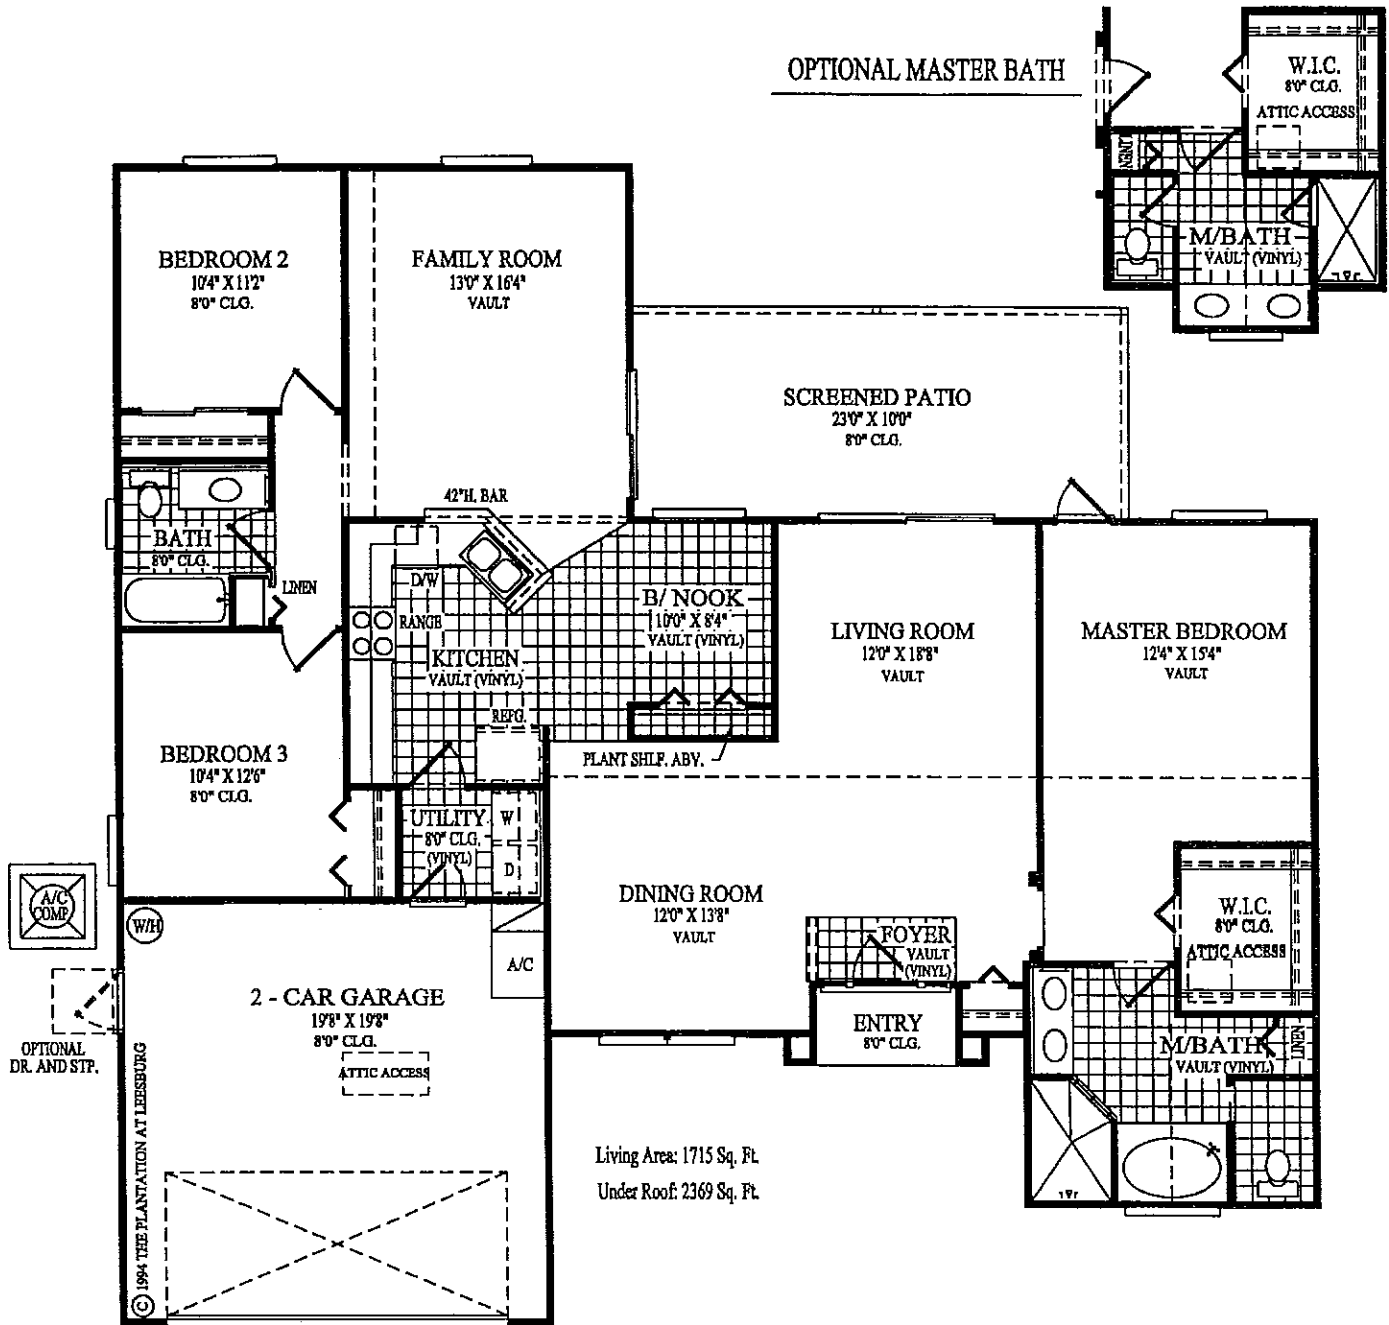

THE ISLANDER

THE
PLANTATION
AT LEESBURG

*Prices and features subject to change at builder's discretion. All dimensions are approximate.

25201 U.S. HWY. 27
LEESBURG, FL 34748-9099
(352) 326-3626
Toll Free: 800-234-7654