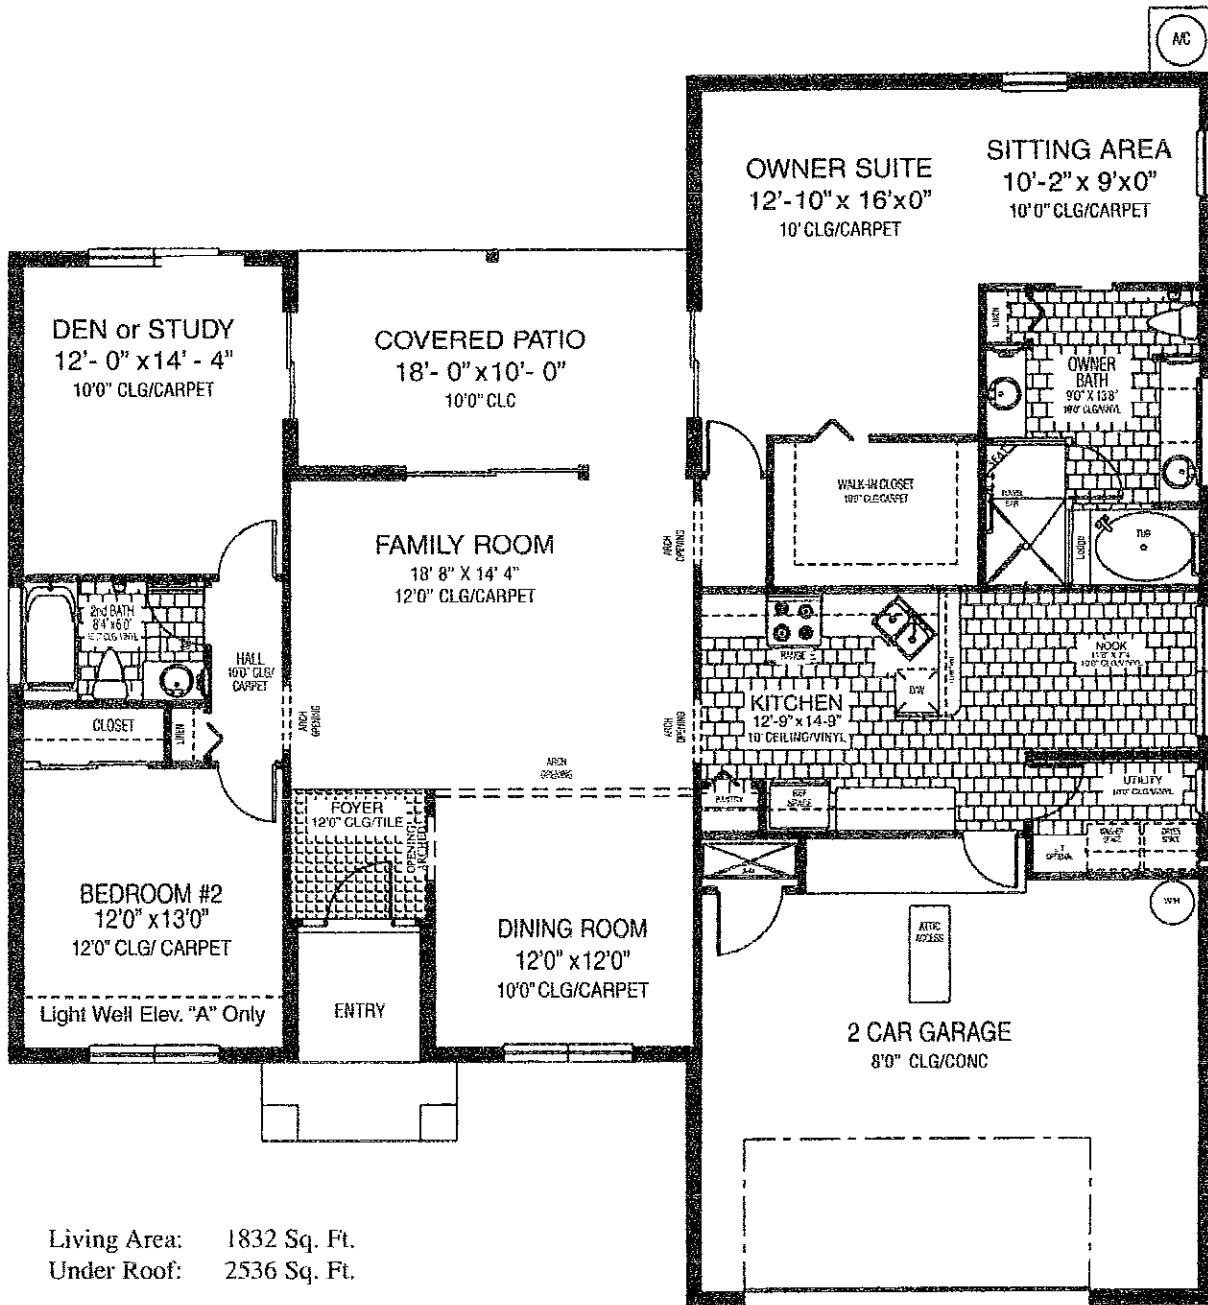

THE JASMINE

Living Area: 1832 Sq. Ft.
 Under Roof: 2536 Sq. Ft.

Interior room dimensions
 shown are approximate.

25201 U.S. Highway 27
 Leesburg, Florida 34748-9099
 352-326-3626
 Toll Free: 800-234-7654