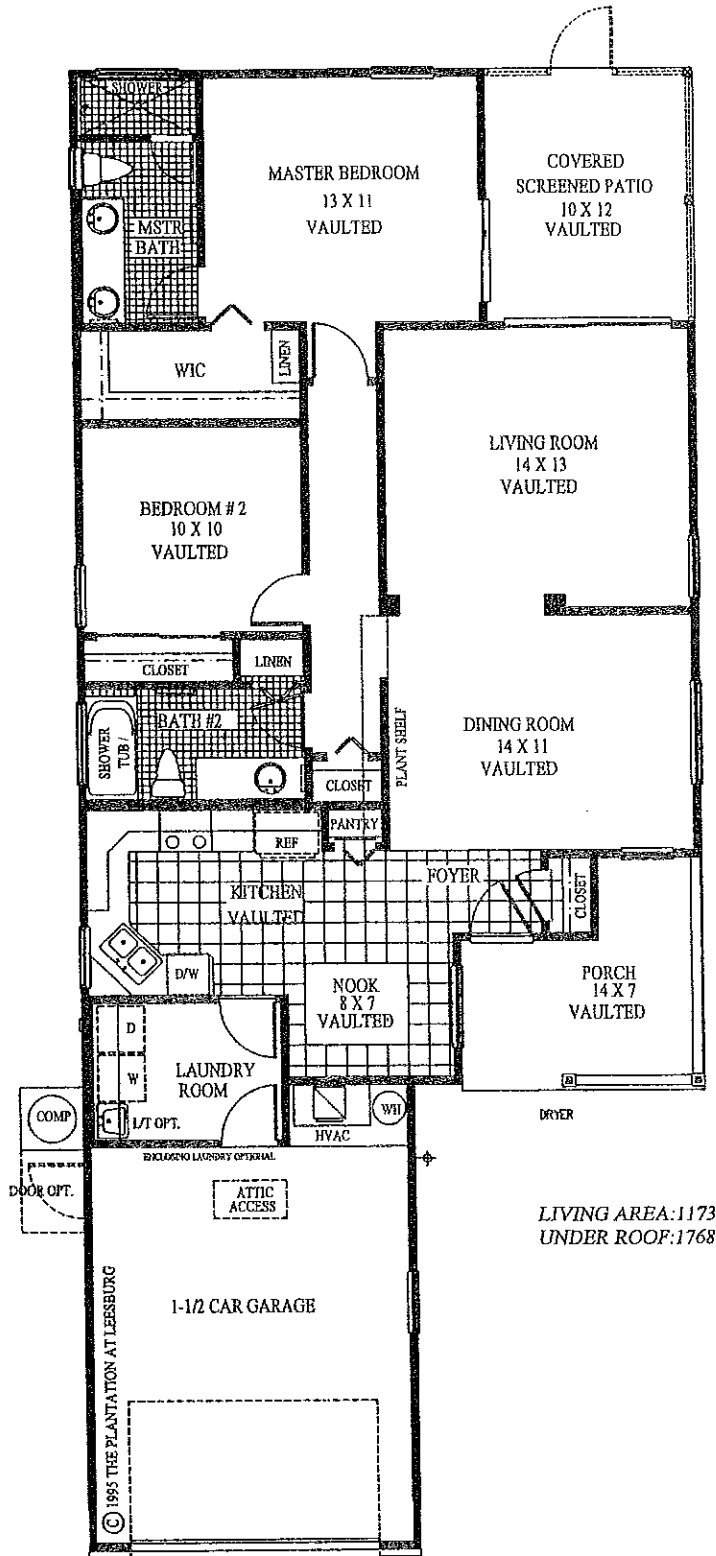

THE KEY LARGO

THE PLANTATION AT LEESBURG

25201 U.S. HWY. 27
 LEESBURG, FL 34748-9099
 (352) 326-3626
 Toll Free: 800-234-7654

* Prices and features subject to change at builders discretion. All dimensions are approximate.