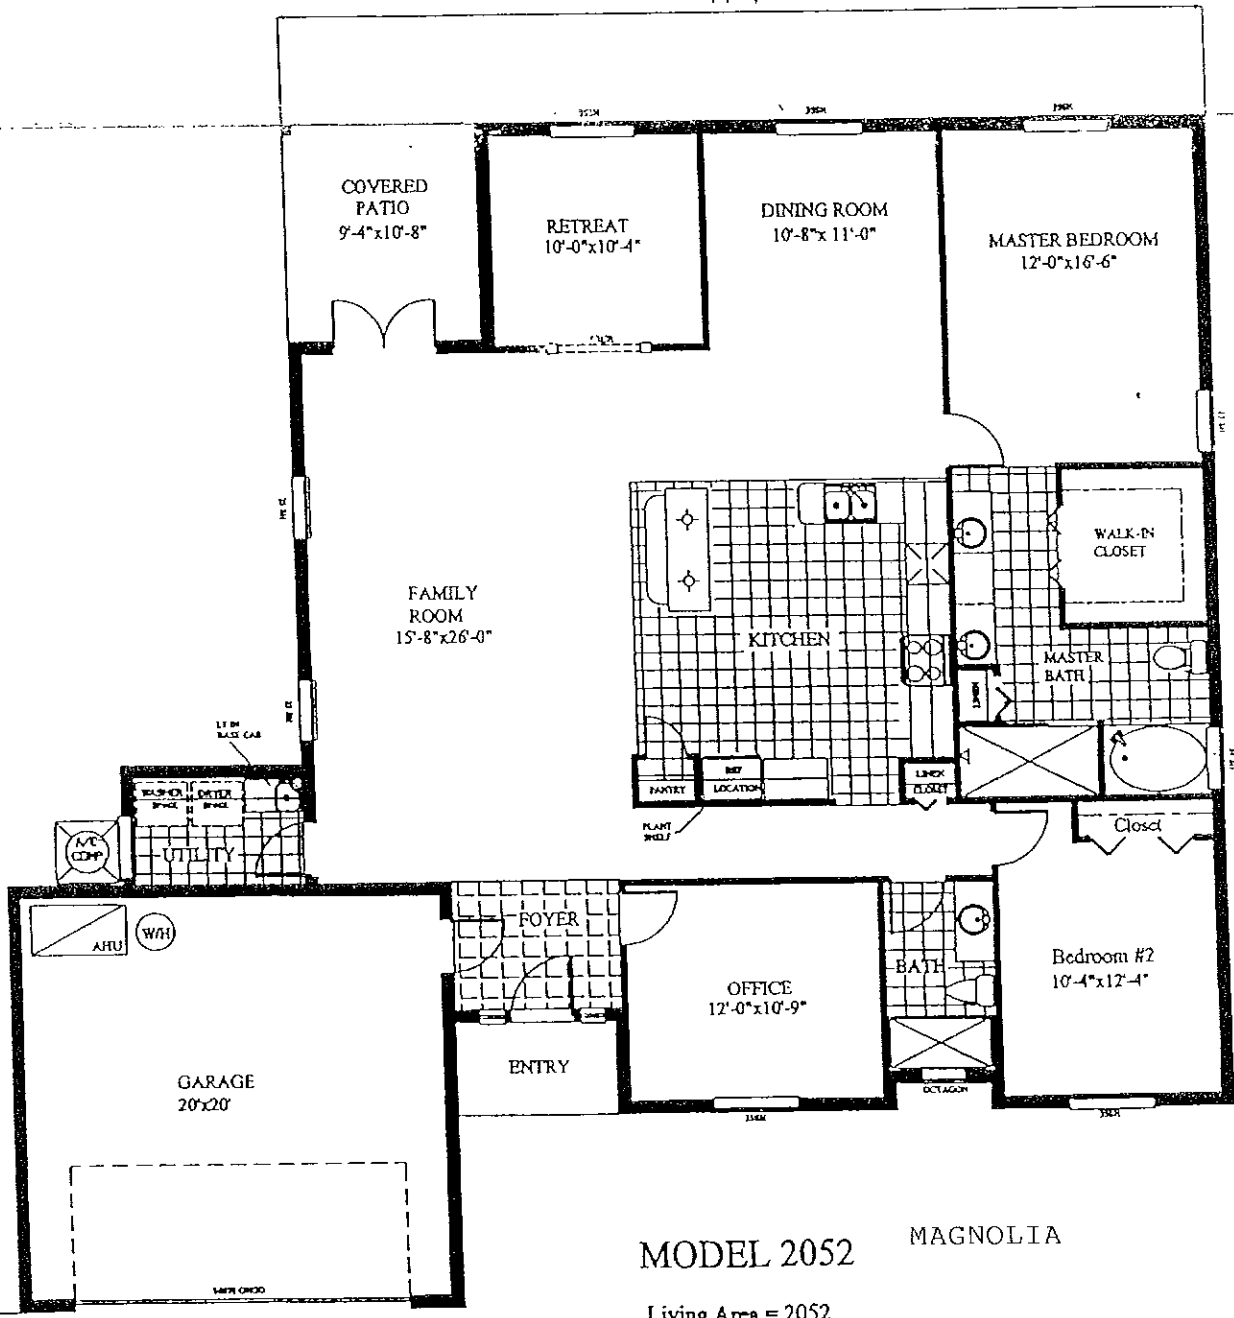

44'-4"

58'-8"

10'-7"

MODEL 2052

MAGNOLIA

M

- Living Area = 2052
- Garage = 455
- Entry = 36
- Patio = 99

- Total Under Roof = 2,642