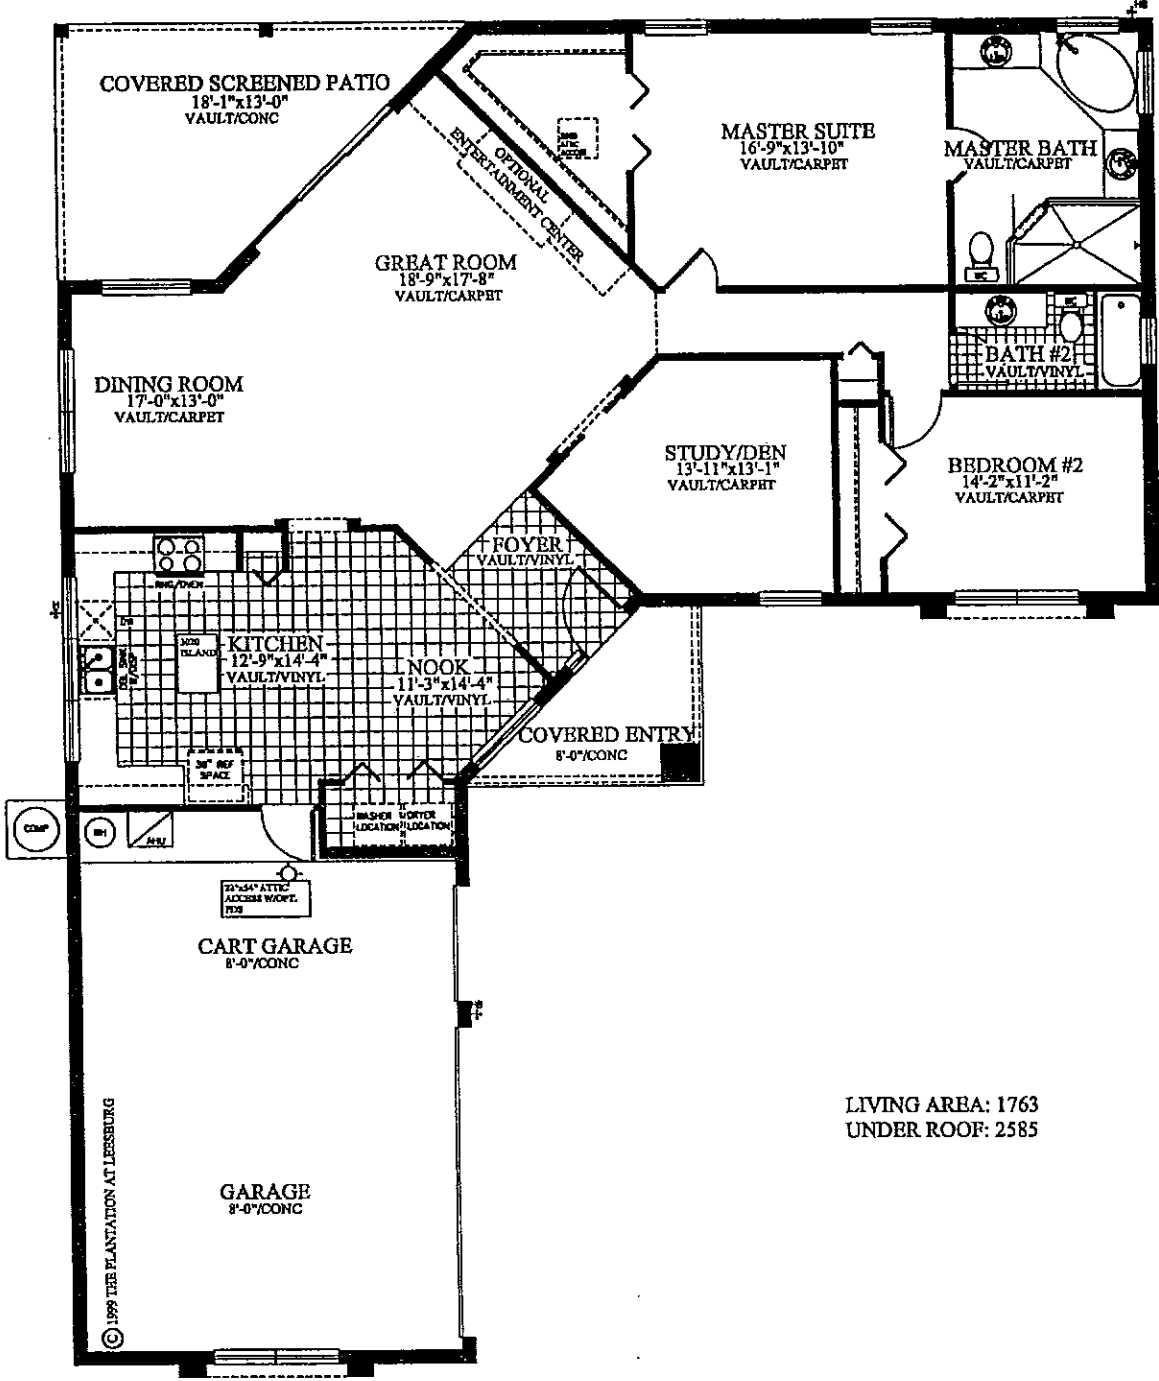

MAGNOLIA 99B

LIVING AREA: 1763
 UNDER ROOF: 2585

© 1999 THE PLANTATION AT LEESBURG

THE PLANTATION AT LEESBURG

25201 U.S. HWY. 27
 LEESBURG, FL 34748-9099
 (352) 326-3626
 Toll Free: 800-234-7654

* Prices and features subject to change at builders discretion. All dimensions are approximate.