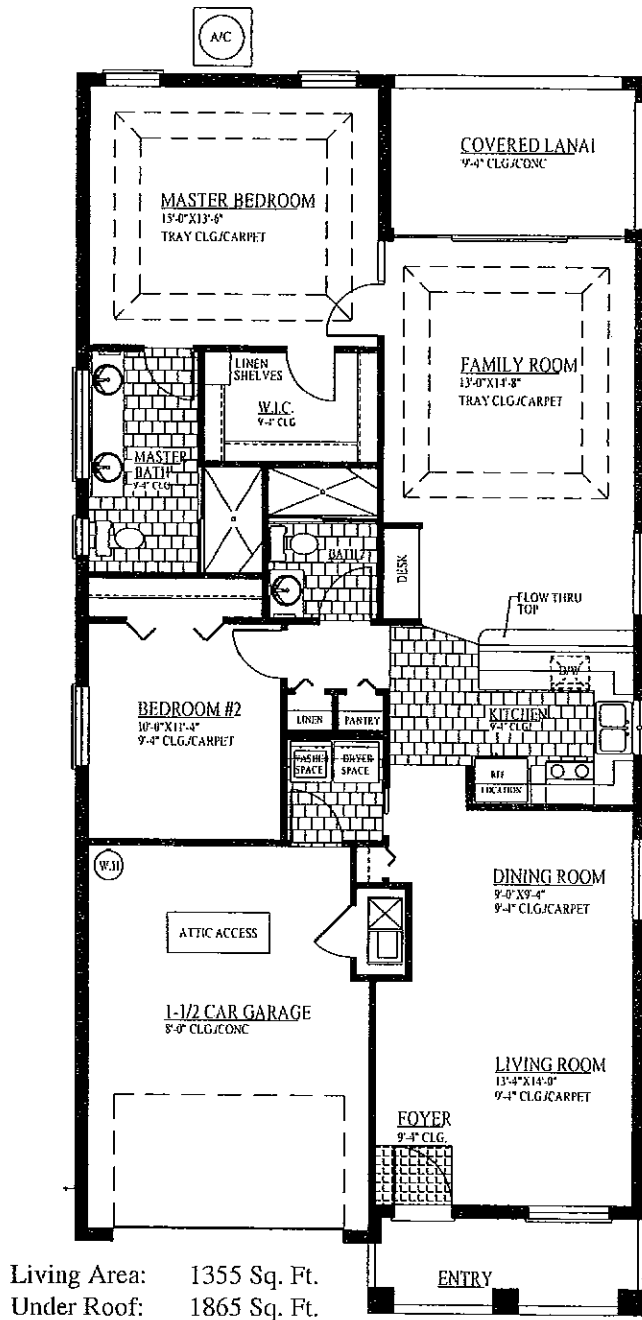

THE MAGNOLIA

Interior room dimensions shown are approximate.

THE PLANTATION
AT LEESBURG

* Prices and features are subject to change at builder's discretion. All dimensions are approximate.

25201 U.S. Highway 27
Leesburg, Florida 34748-9099
352-326-3626
Toll Free: 800-234-7654