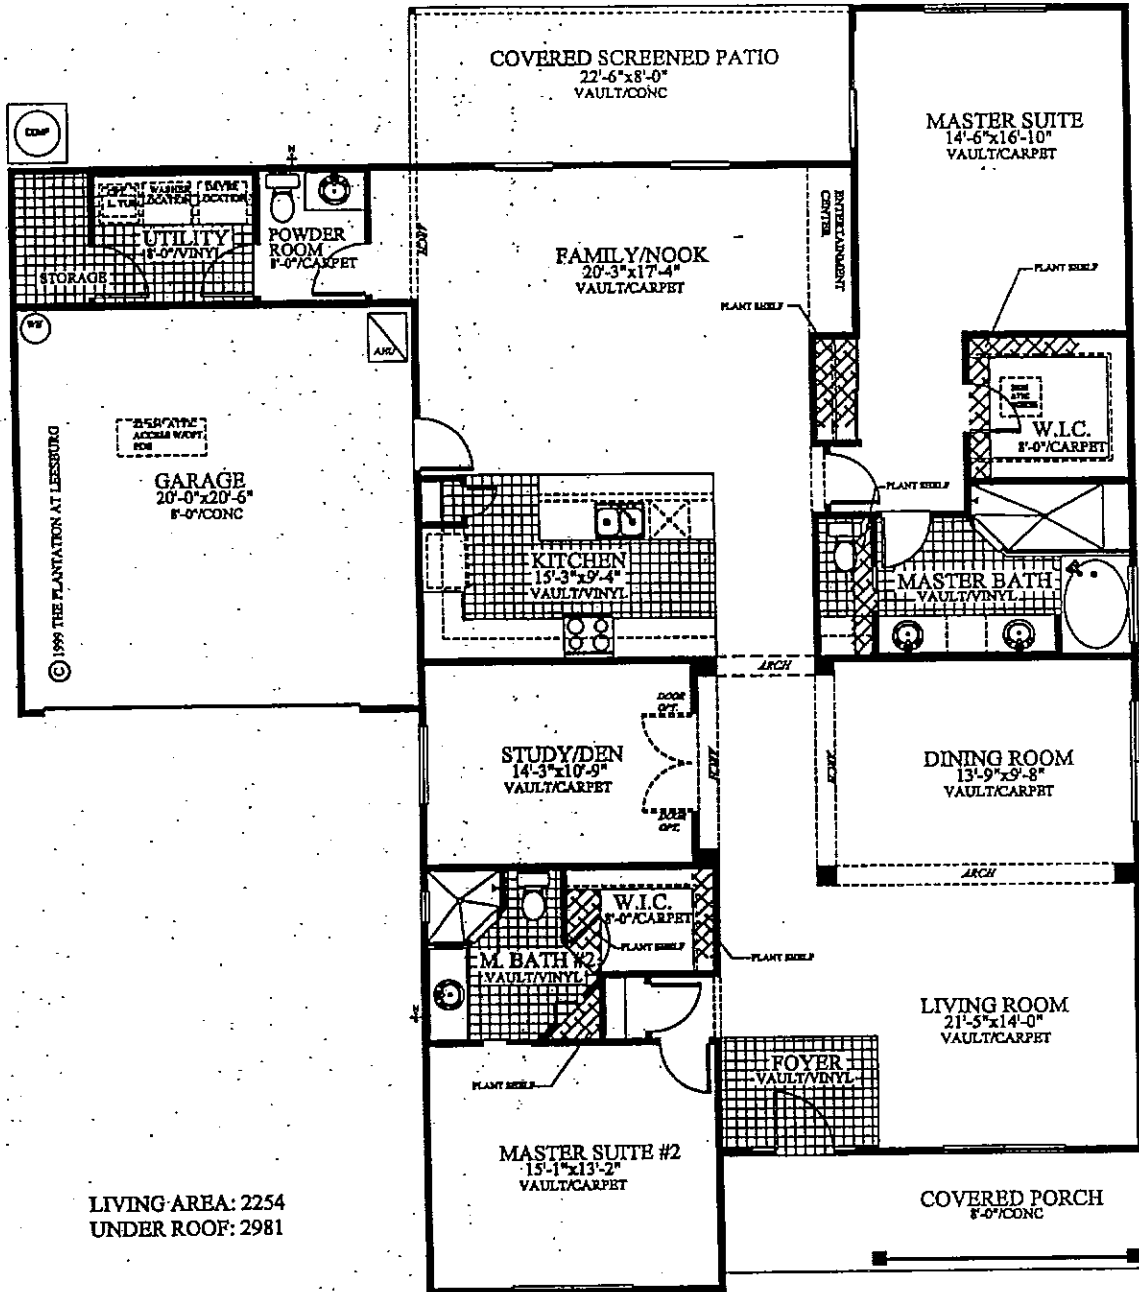

MAJESTIC OAK 99F

LIVING AREA: 2254  
UNDER ROOF: 2981

THE PLANTATION AT LEESBURG

25201 U.S. HWY. 27  
LEESBURG, FL 34748-9099  
(352) 326-3626  
Toll Free: 800-234-7654

\* Prices and features subject to change at builder's discretion. All dimensions are approximate.