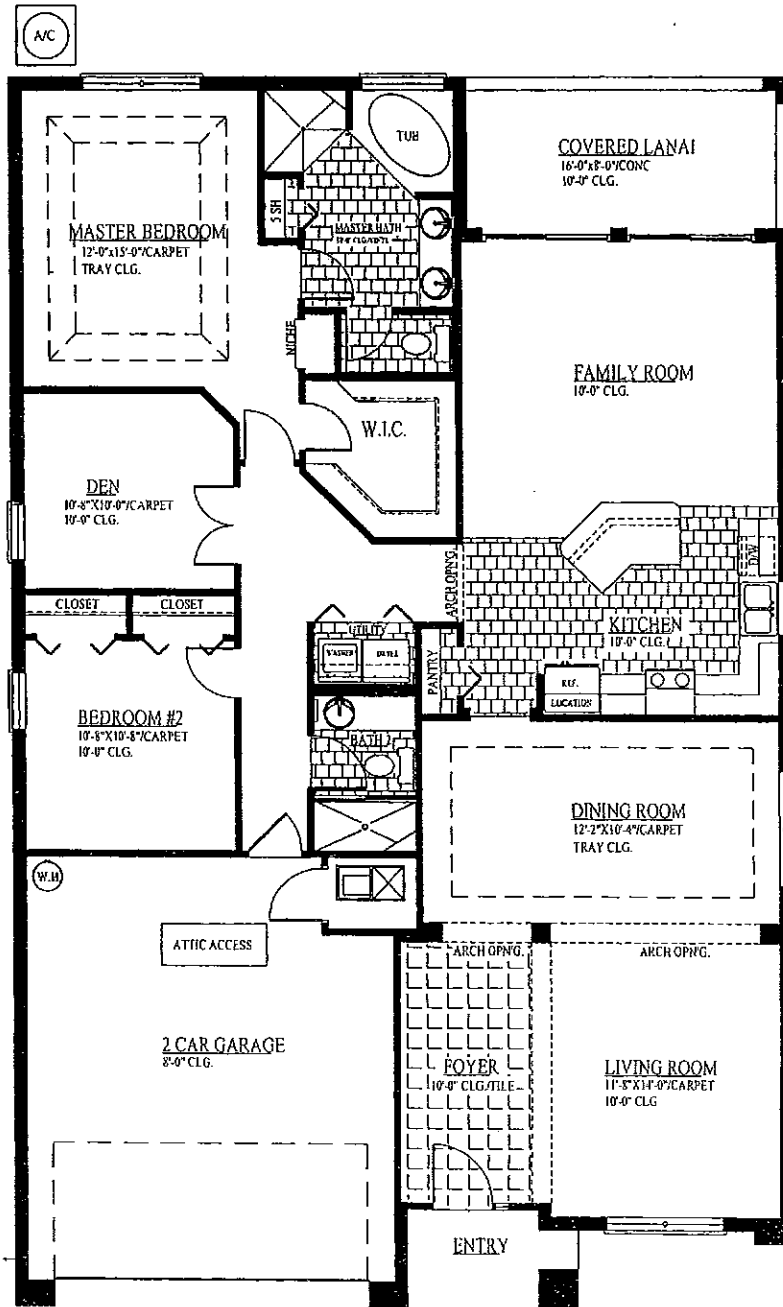

THE MAJESTIC OAK

Living Area: 1820 Sq. Ft.
Under Roof: 2436 Sq. Ft.

Interior room dimensions shown are approximate.

* Prices and features are subject to change at builder's discretion. All dimensions are approximate.