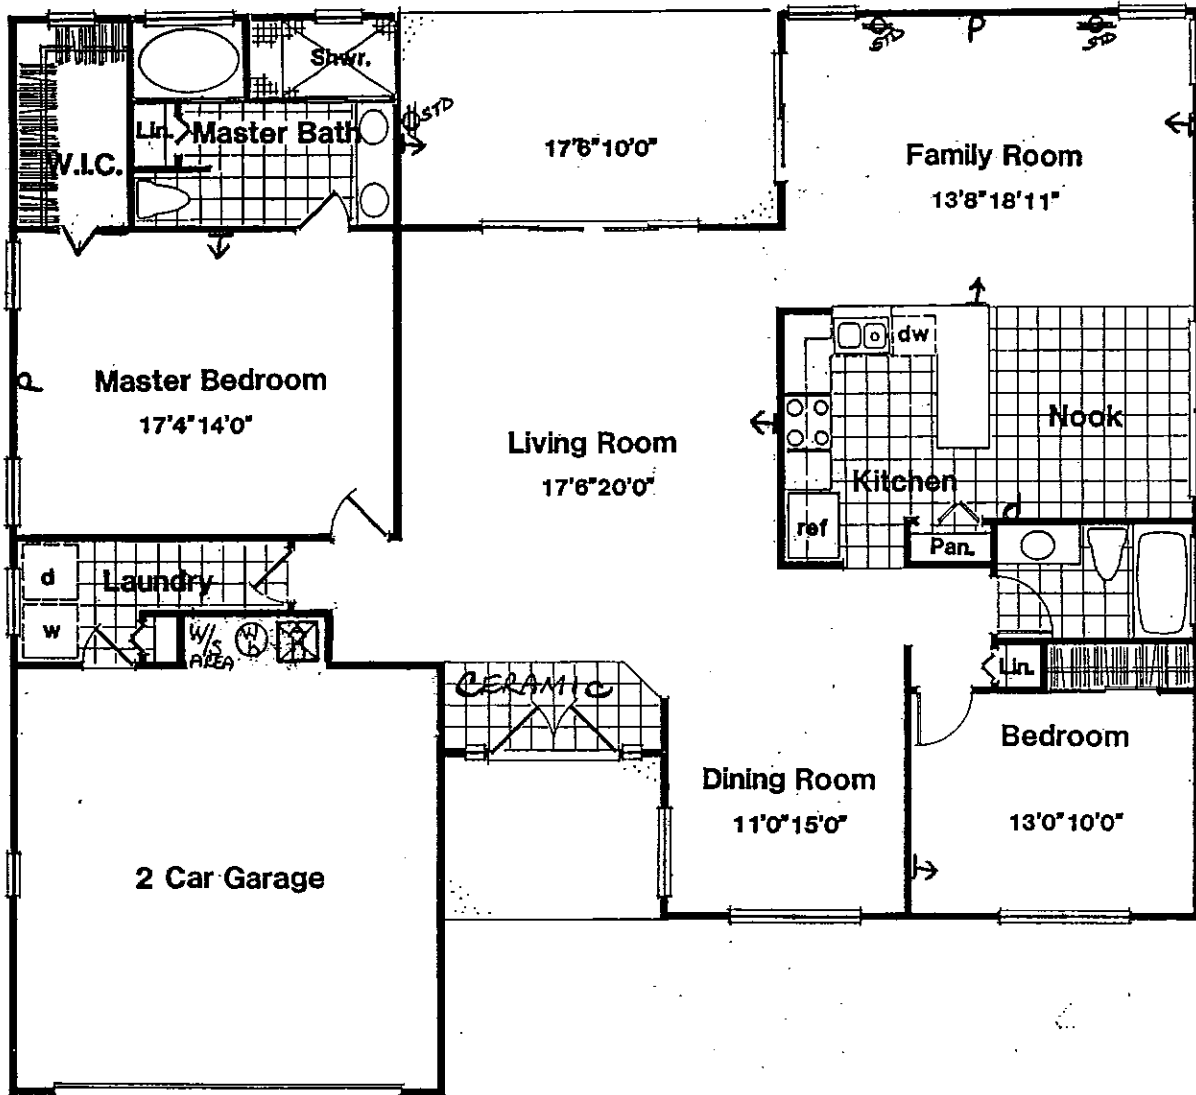

# THE NASSAU

1820 sq.ft. Living Space

25201 Highway 27 South  
Leesburg, Florida 32748-9099  
326-3626