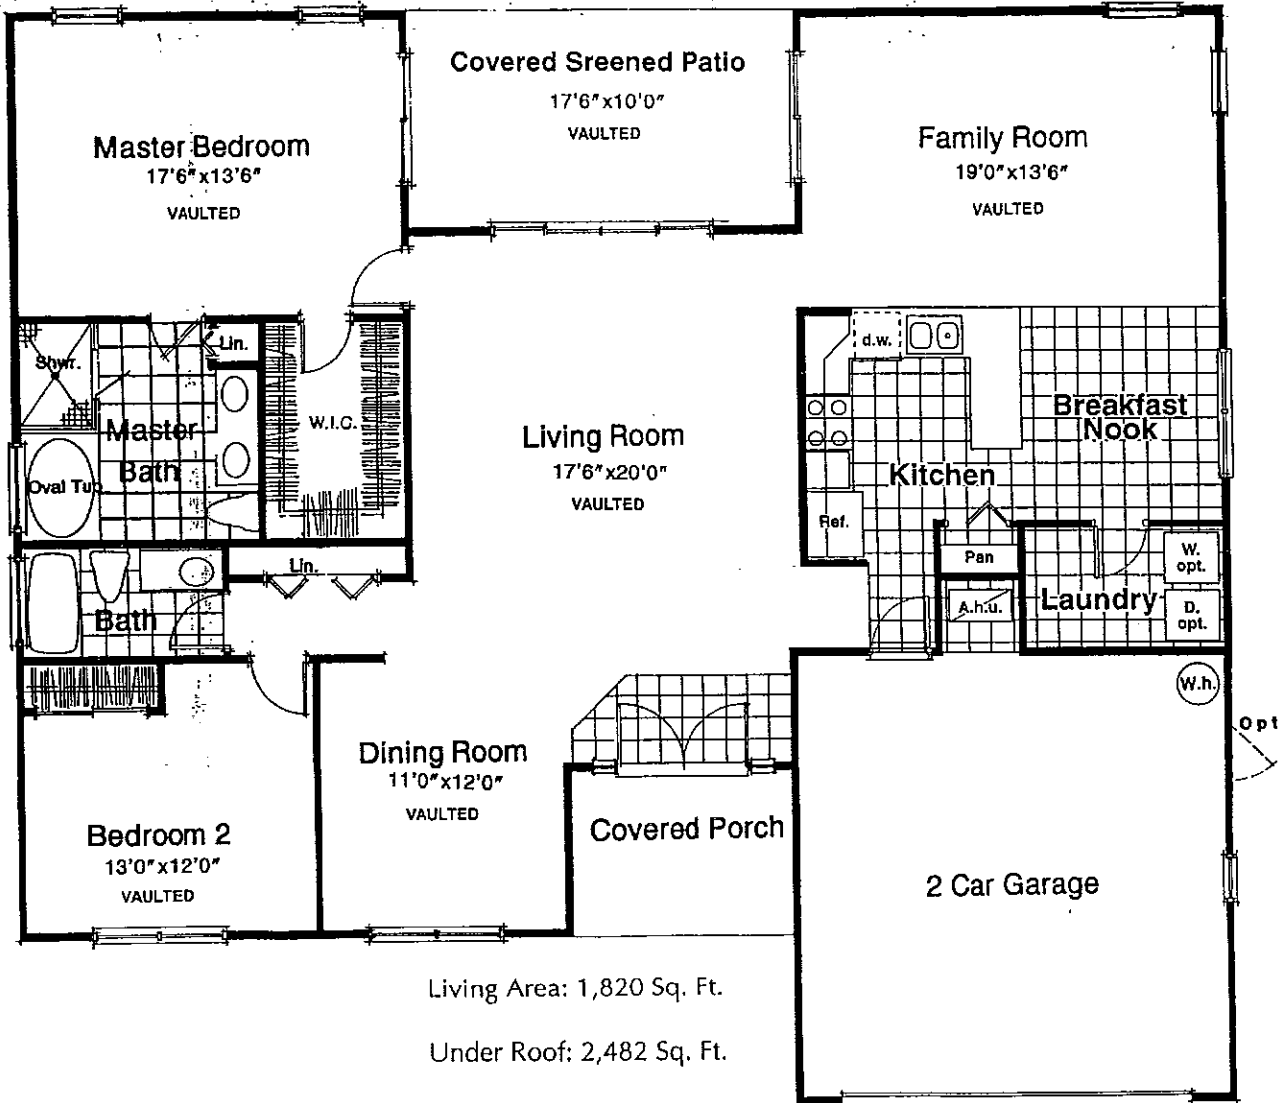

THE NASSAU/93

Living Area: 1,820 Sq. Ft.

Under Roof: 2,482 Sq. Ft.

ELEVATION D

Living Area: 1,820 Sq. Ft.

Under Roof: 2,613 Sq. Ft.

25201 U.S. Highway 27
Leesburg Florida 34748-9099

352-326-3626
Toll Free: 800-234-7654

© 1994 The Plantation at Leesburg

* Prices and features are subject to change at builder's discretion. All dimensions are approximate.