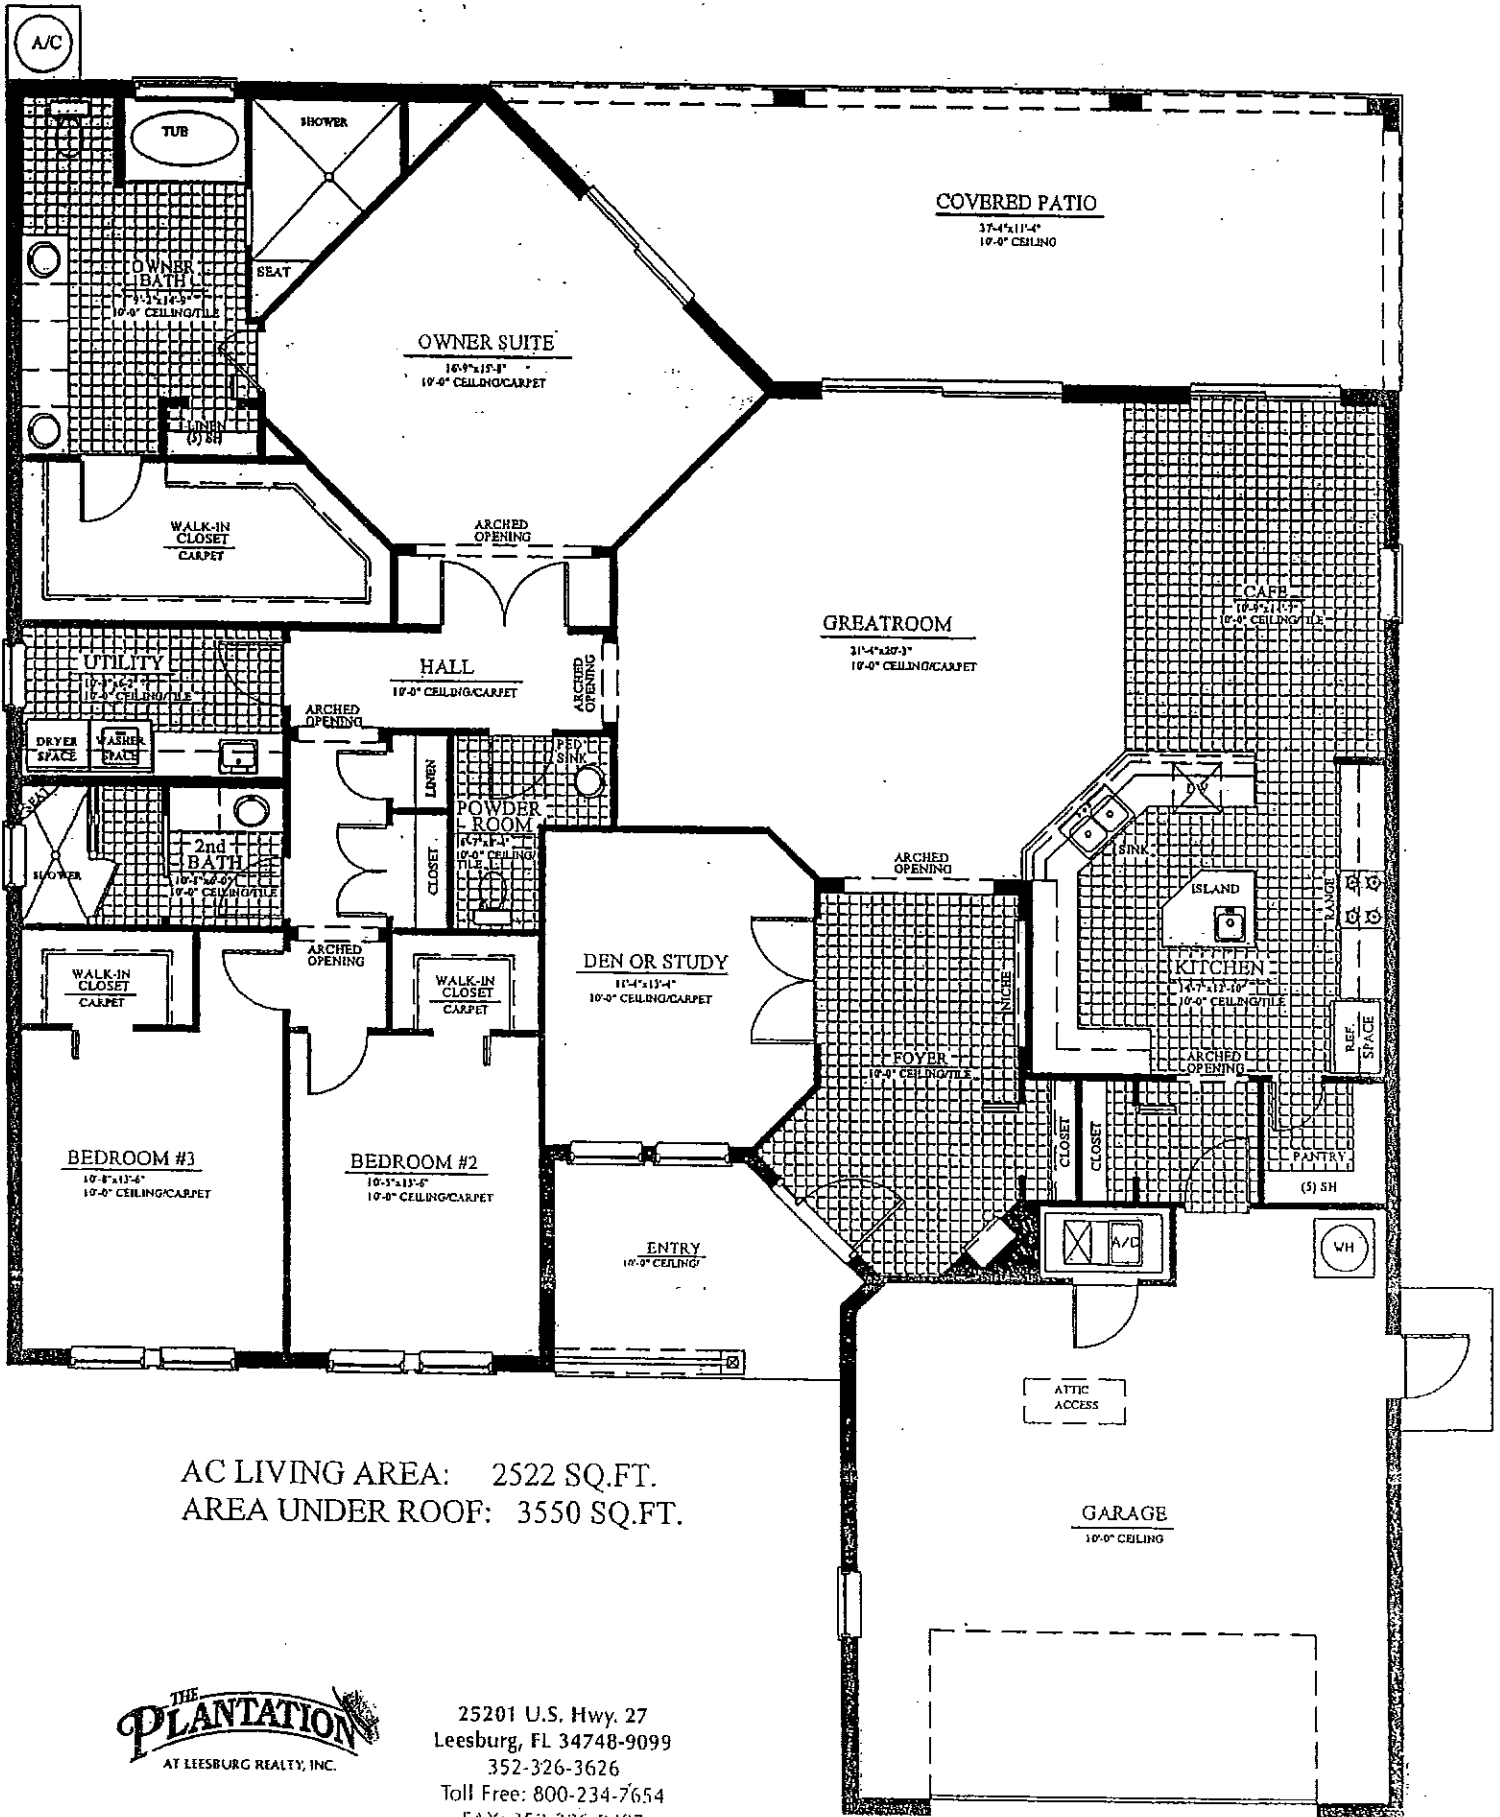

Orchid

AC LIVING AREA: 2522 SQ.FT.
 AREA UNDER ROOF: 3550 SQ.FT.

25201 U.S. Hwy. 27
 Leesburg, FL 34748-9099
 352-326-3626
 Toll Free: 800-234-7654
 FAX: 352-326-0487

*Prices and features subject to change at builder's discretion