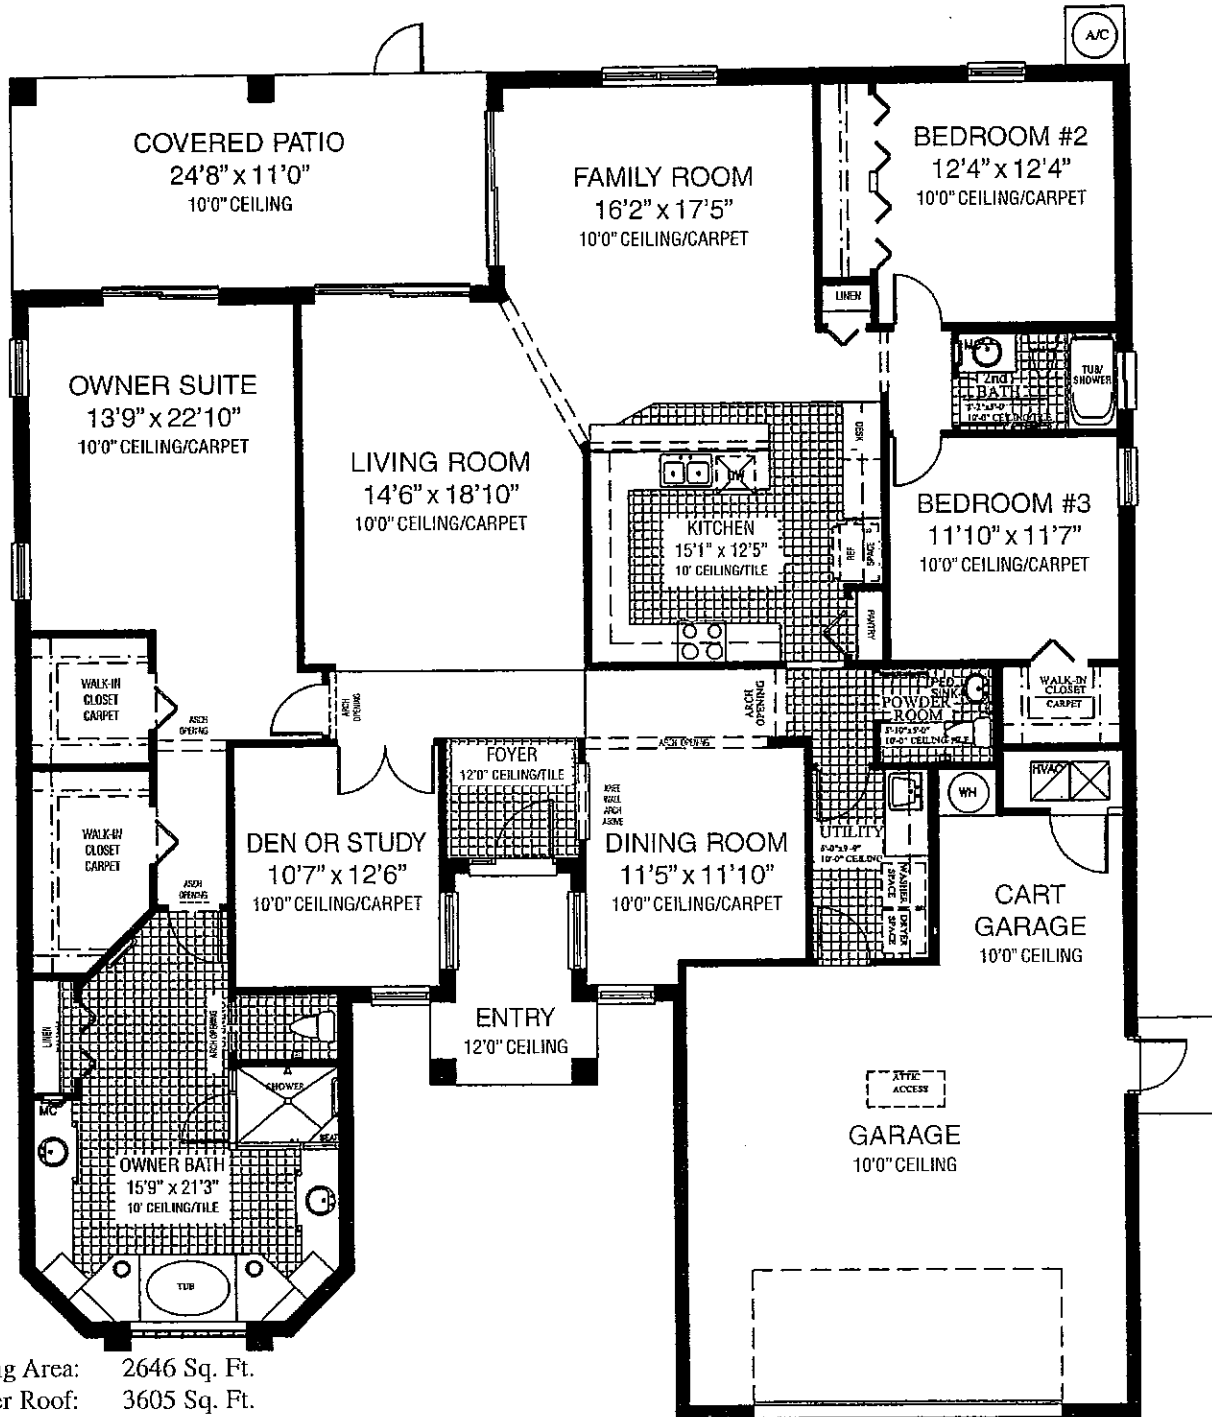

THE PANDOREA

Living Area: 2646 Sq. Ft.
Under Roof: 3605 Sq. Ft.

Interior room dimensions shown are approximate.

25201 U.S. Highway 27
Leesburg, Florida 34748-9099
352-326-3626
Toll Free: 800-234-7654

* Prices and features are subject to change at builder's discretion.