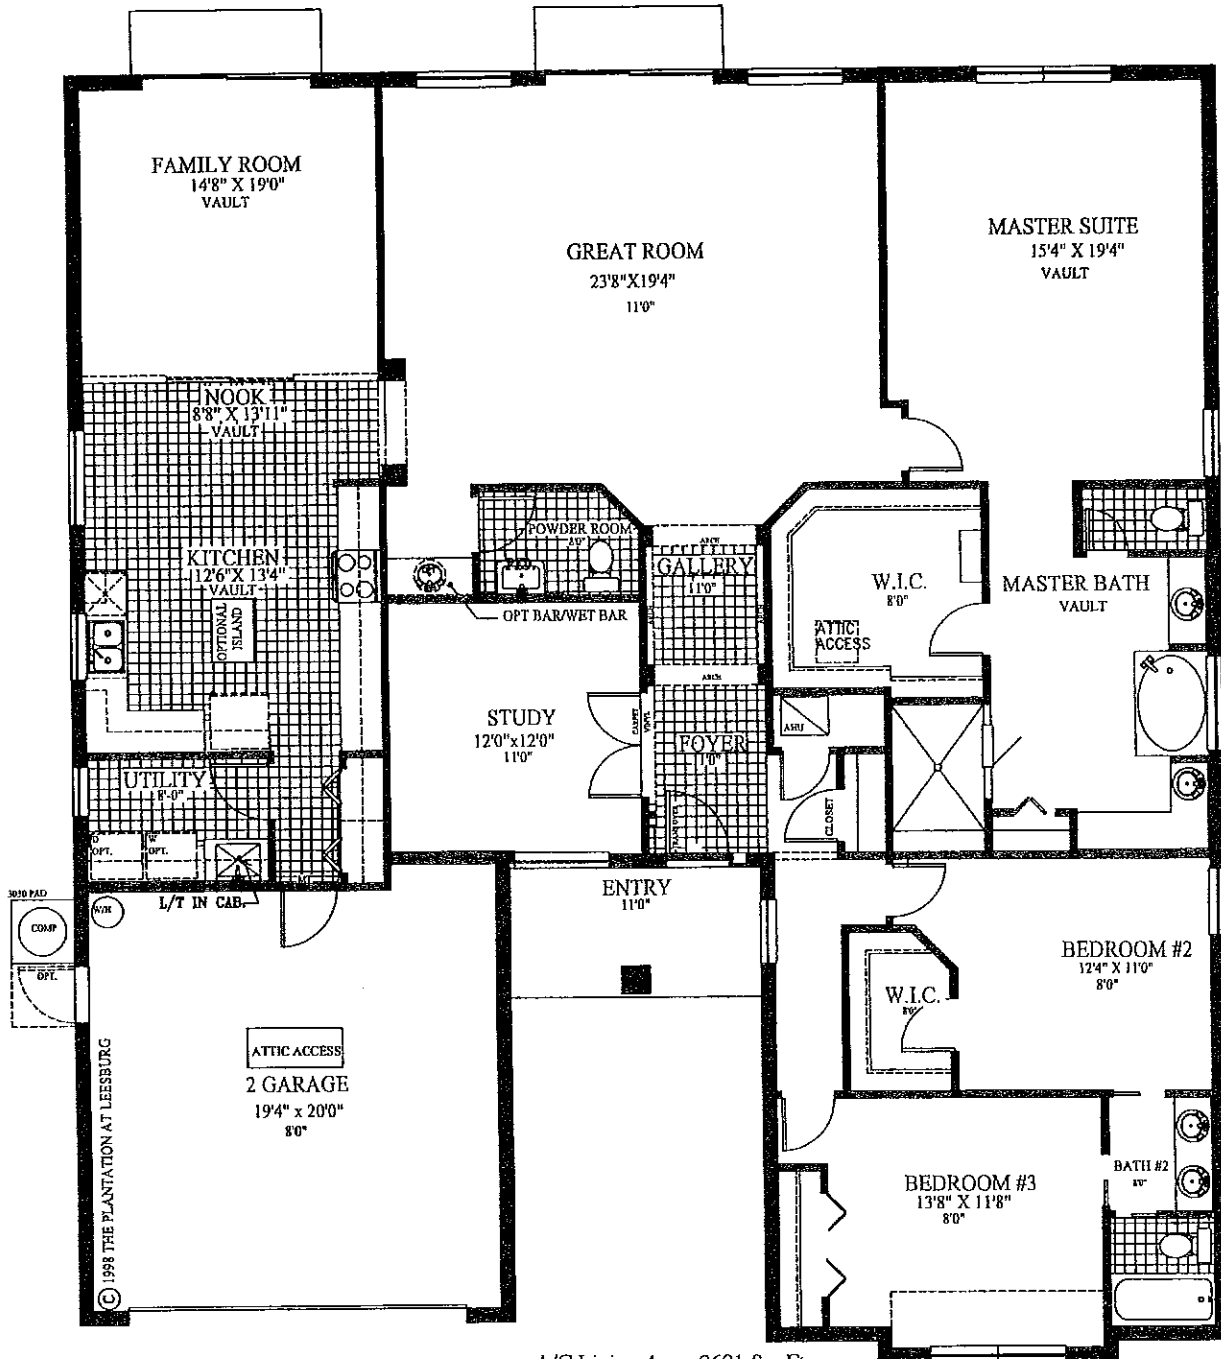

THE REDWOOD

A/C Living Area: 2601 Sq. Ft.
 Under Roof: 3107 Sq. Ft.

THE PLANTATION AT LEESBURG

25201 U.S. HWY. 27
 LEESBURG, FL 34748-9099
 (352) 326-3626
 Toll Free: 800-234-7654

* Prices and features subject to change at builders discretion. All dimensions are approximate.