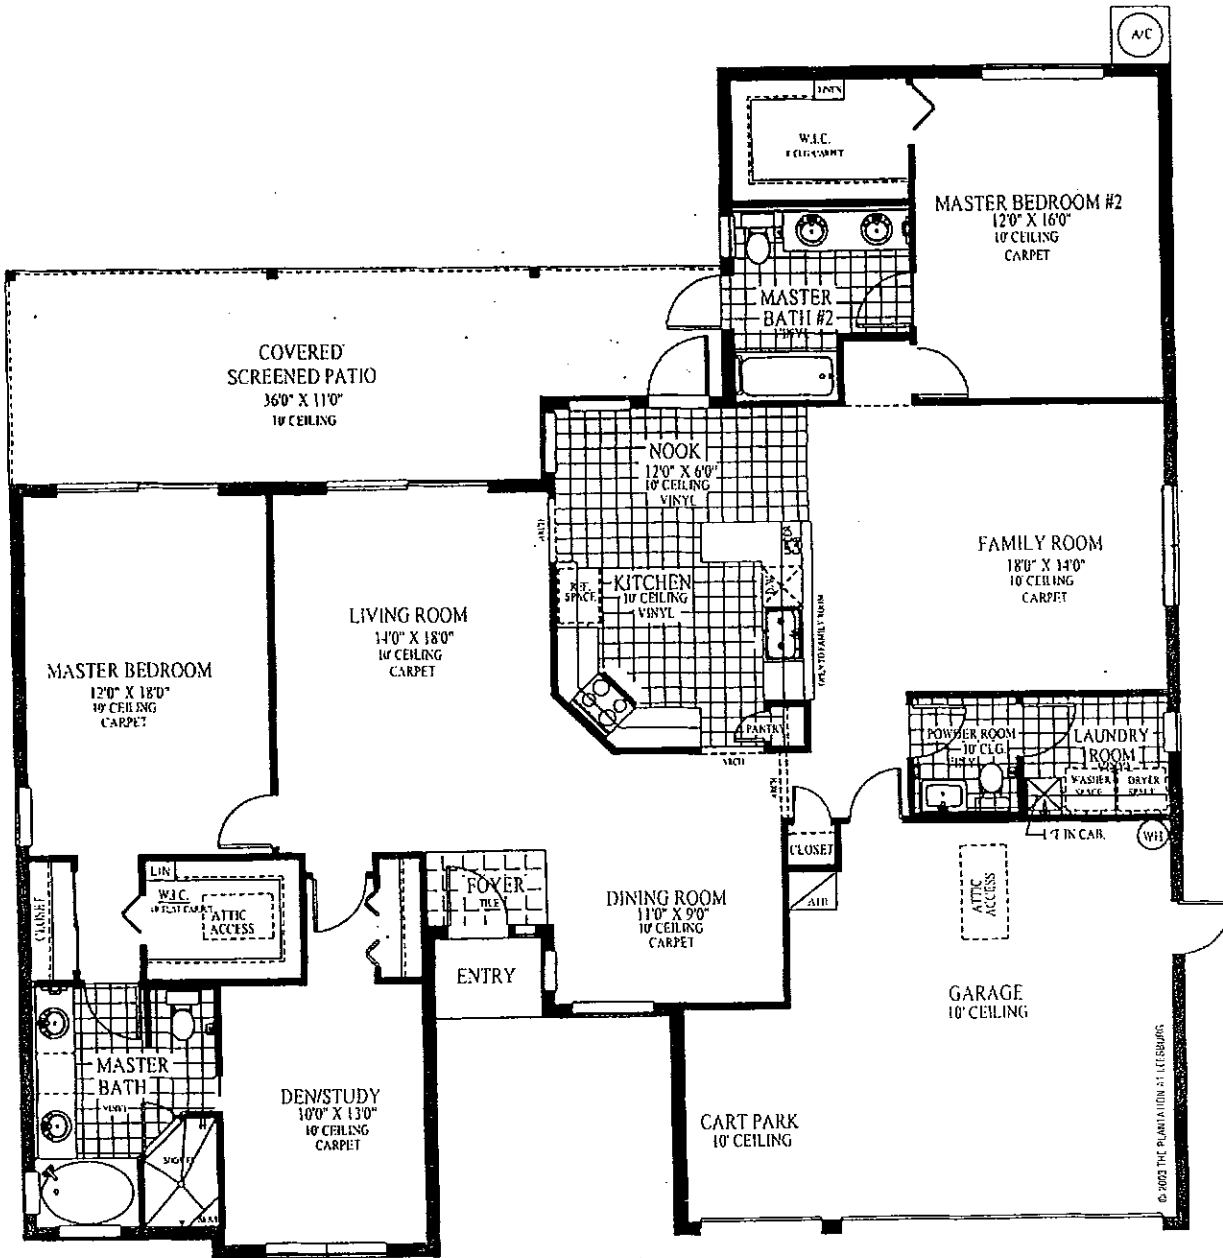

THE ROSE

A/C Living Area: 2102 Sq. Ft.
 Under Roof: 2943 Sq. Ft.

THE PLANTATION

AT LEESBURG

25201 U.S. Highway 27
 Leesburg, Florida 34748-9099

* Prices and features are subject to change at builder's discretion. All dimensions are approximate.