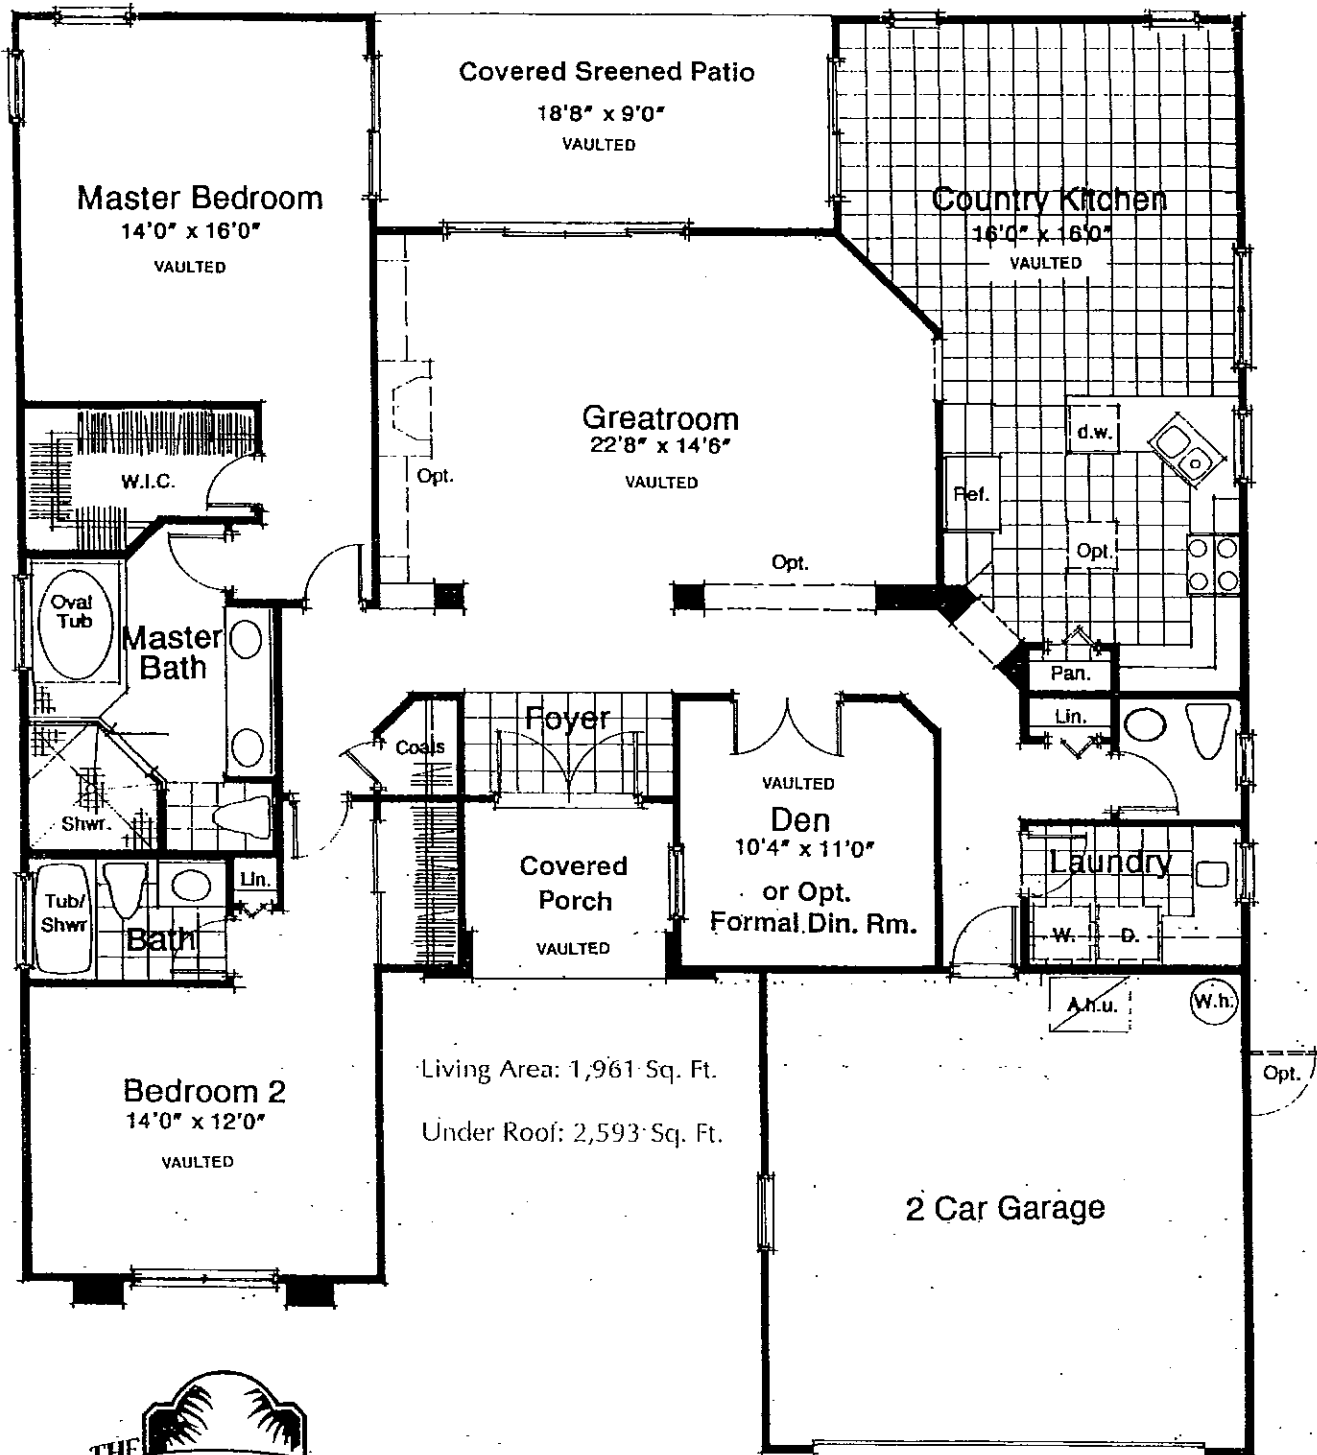

THE SAN TROPEZ

25201 U.S. Highway 27
Leesburg, Florida 34748-9099

904-326-3626
Toll Free: 800-234-7654

©1993 The Plantation at Leesburg

* Prices and features are subject to change at builder's discretion. All dimensions are approximate.