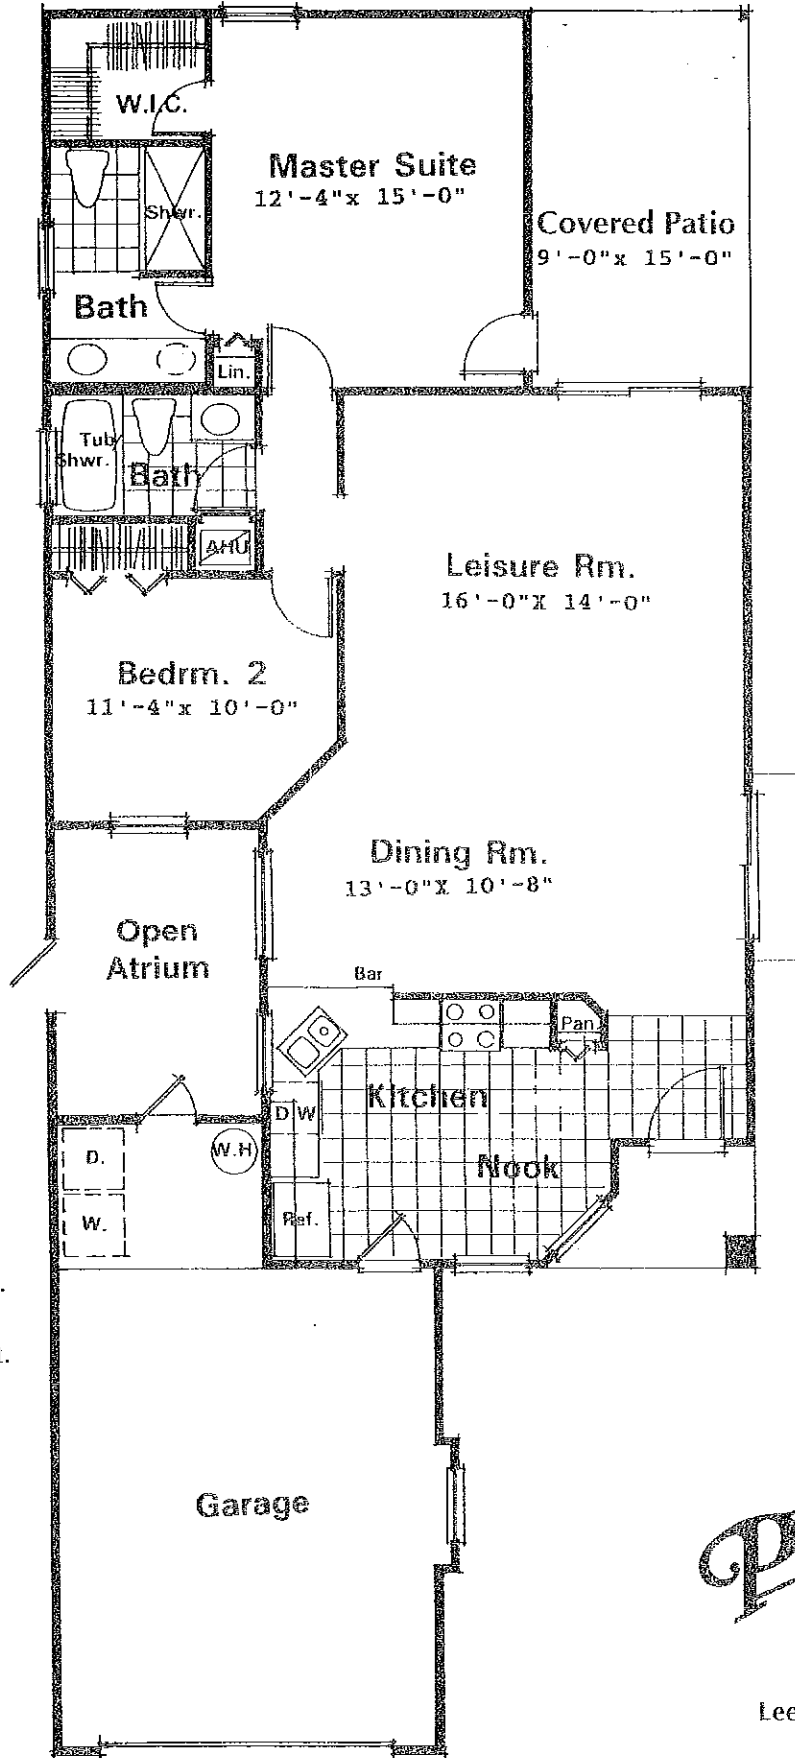

THE SANDPIPER
(Garden Villas)

Living Area: 1,185 Sq. Ft.

Under Roof: 1,726 Sq. Ft.

© 1993 The Plantation at Leesburg

* Prices and features are subject to change at builder's discretion. All Dimensions are approximate