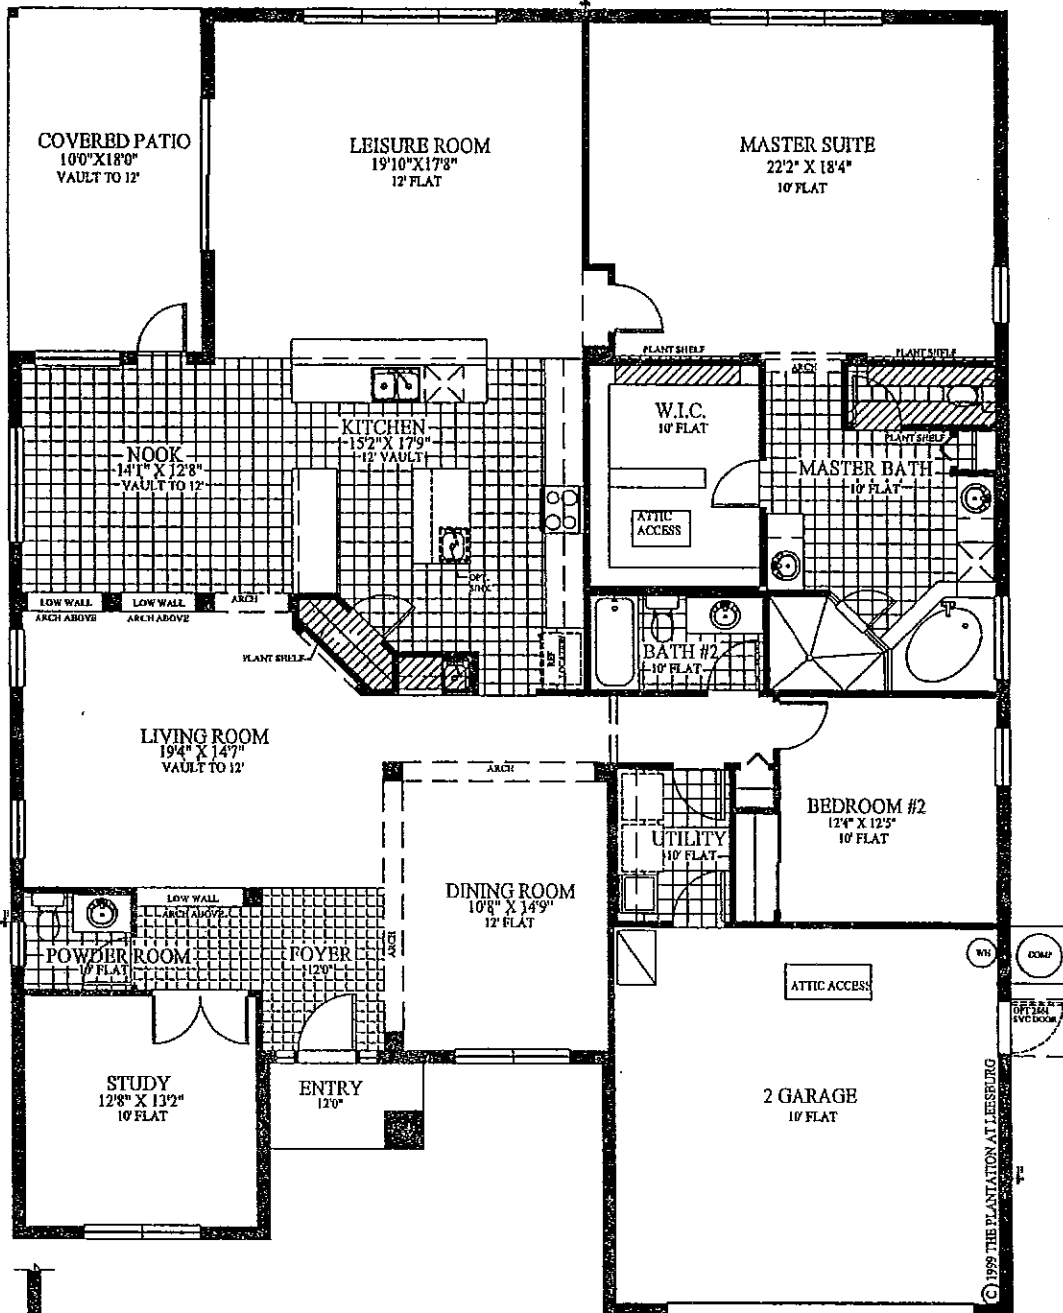

THE SEQUOIA 99B

OPT. BATH W/ BEDROOM 3

LIVING AREA: 2670 Sq. Ft.
 UNDER ROOF: 3305 Sq. Ft.

THE PLANTATION
 AT LEESBURG

25201 U.S. HWY. 27
 LEESBURG, FL 34748-9099
 (352) 326-3626
 Toll Free: 800-234-7654

* Prices and features subject to change at builders discretion. All dimensions are approximate.