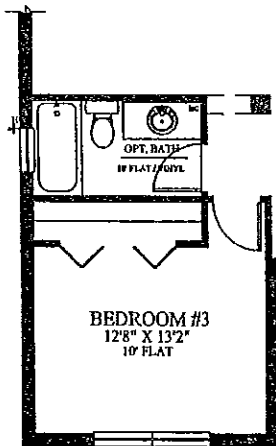

THE SEQUOIA 99B

OPT. BATH W/ BEDROOM 3

LIVING AREA: 2670 Sq. Ft.
 UNDER ROOF: 3305 Sq. Ft.

THE PLANTATION
 AT LEESBURG

25201 U.S. HWY. 27
 LEESBURG, FL 34748-9099
 (352) 326-3626
 Toll Free: 800-234-7654

* Prices and features subject to change at builders discretion. All dimensions are approximate.