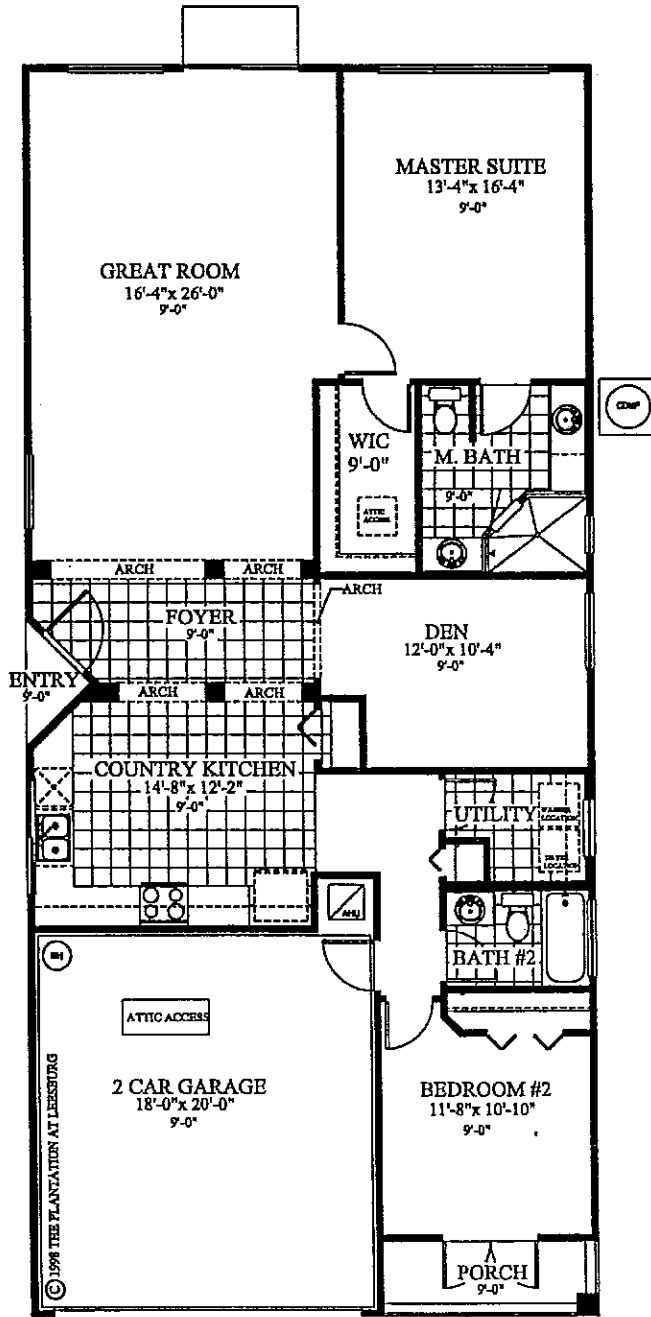

THE ST. CROIX

LIVING AREA: 1,526
UNDER ROOF: 1,958

THE
PLANTATION
AT LEESBURG

25201 U.S. HWY. 27
LEESBURG, FL 34748-9099
(352) 326-3626
Toll Free: 800-234-7654

* Prices and features subject to change at builders discretion. All dimensions are approximate.