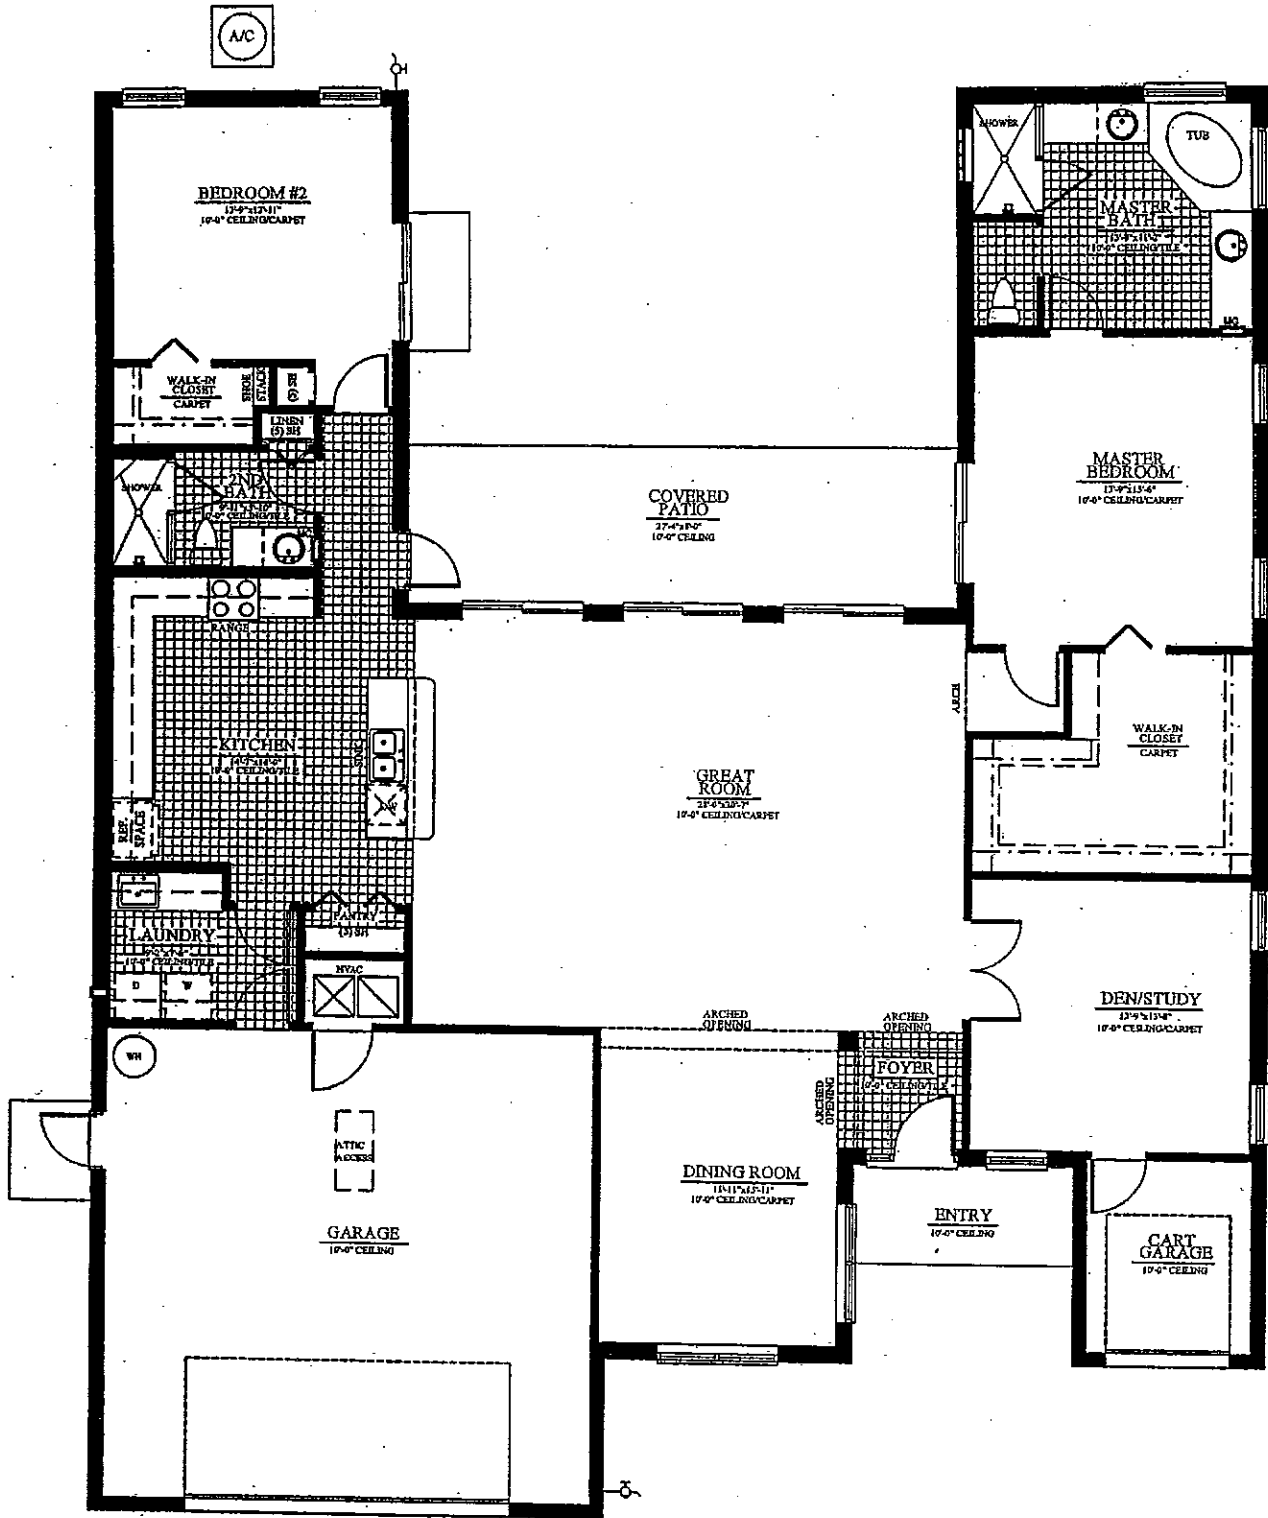

SUNFLOWER 2404

* Prices and features subject to change at builders discretion.

AC LIVING AREA: 2404 SQ. FT.
AREA UNDER ROOF: 3374 SQ. FT.

25201 U.S. HWY. 27
LEESBURG, FL 34748-9099
(850) 336-3600