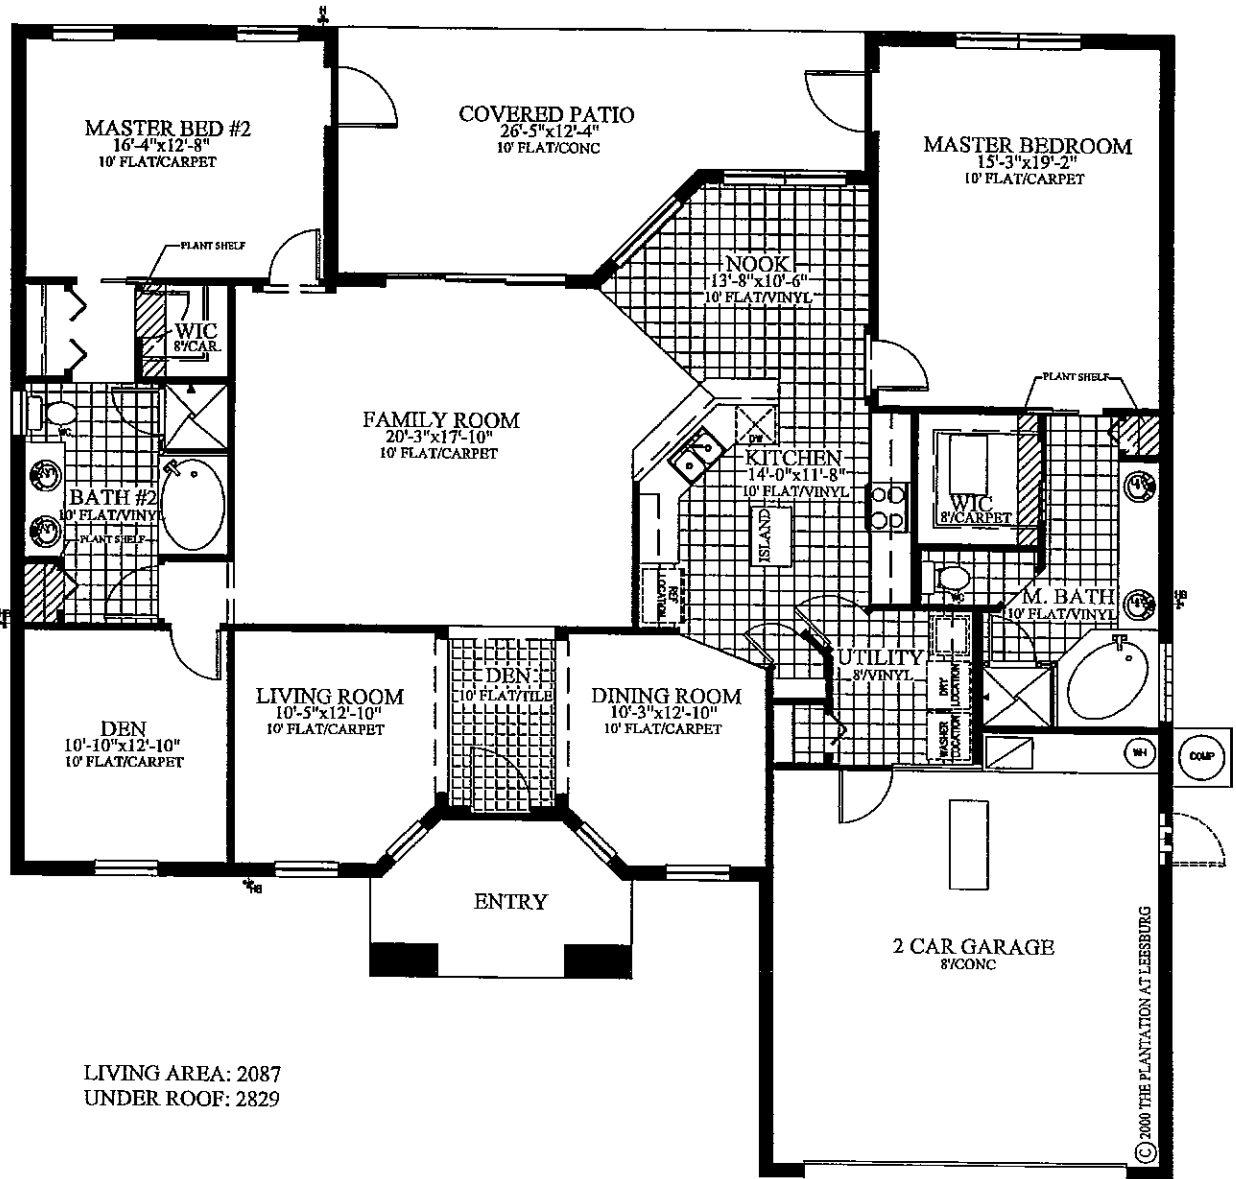

# THE SYCAMORE 00B

LIVING AREA: 2087  
UNDER ROOF: 2829

THE  
**PLANTATION**  
AT LEEBURG

\* Prices and features subject to change at builders discretion. All dimensions are approximate.

25201 U.S. HWY. 27  
LEESBURG, FL 34748-9099  
(352) 326-3626  
Toll Free: 800-234-7654