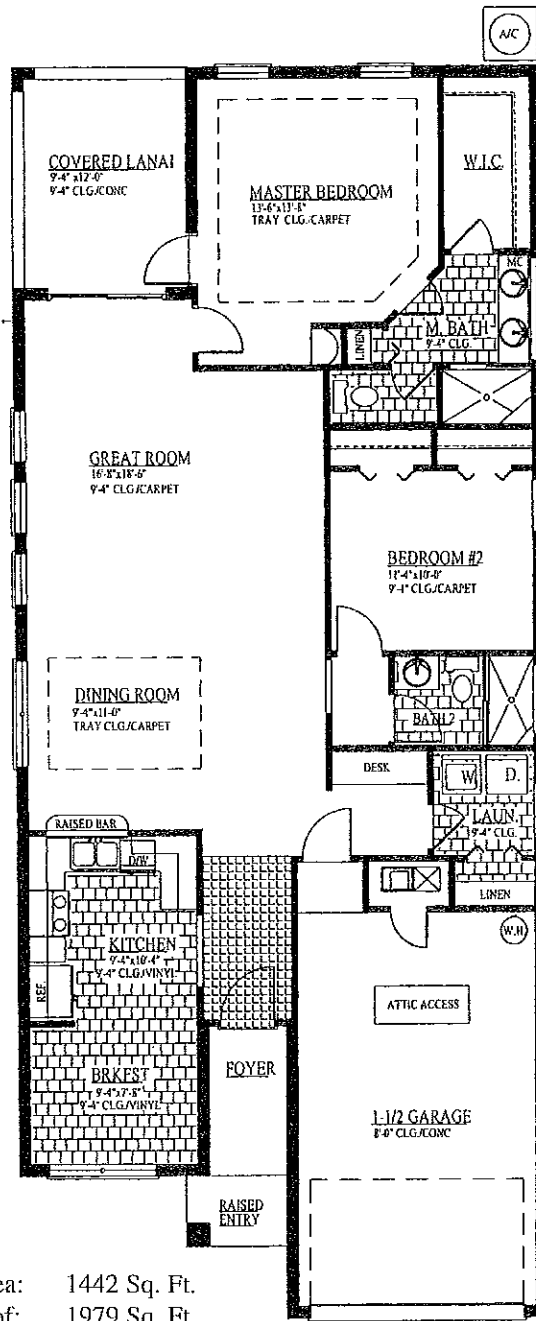

THE SYCAMORE

Living Area: 1442 Sq. Ft.
 Under Roof: 1979 Sq. Ft.

Interior room dimensions shown are approximate.

* Prices and features are subject to change at builder's discretion. All dimensions are approximate.