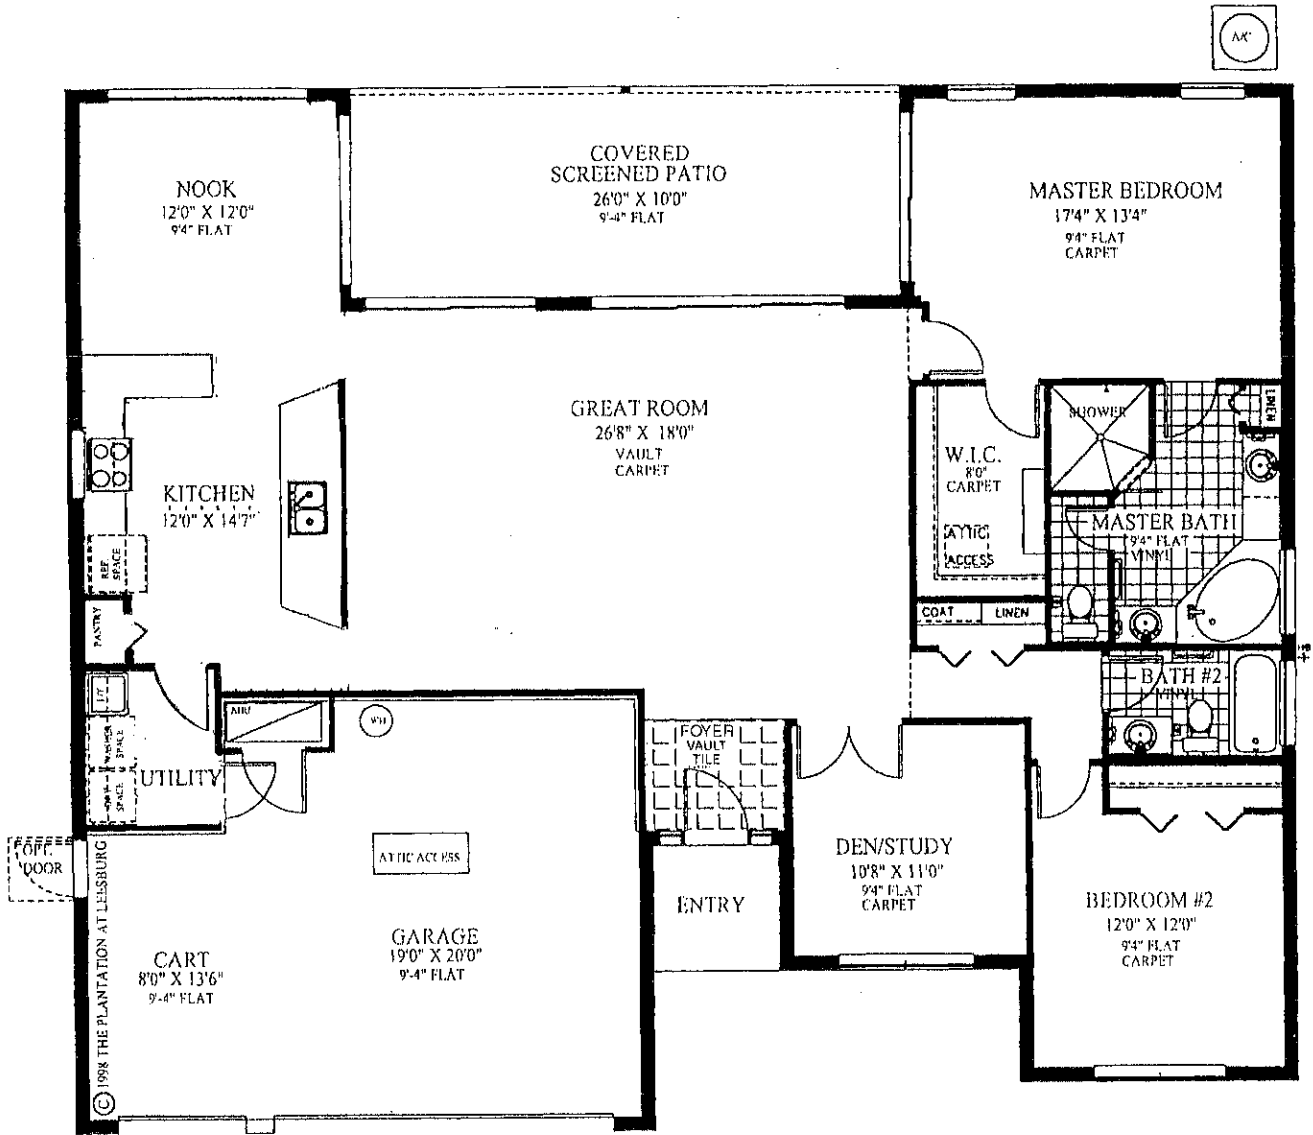

THE TIMBERLINE

A/C Living Area: 1909 Sq. Ft.
Under Roof: 2713 Sq. Ft.

Interior room dimensions
Shown are approximate

THE PLANTATION AT LEESBURG

25201 U.S. Highway 27
Leesburg, Florida 34748-9099

352-326-3626

Toll Free: 800-234-7654

* Prices and features are subject to change at builder's discretion. All dimensions are approximate.