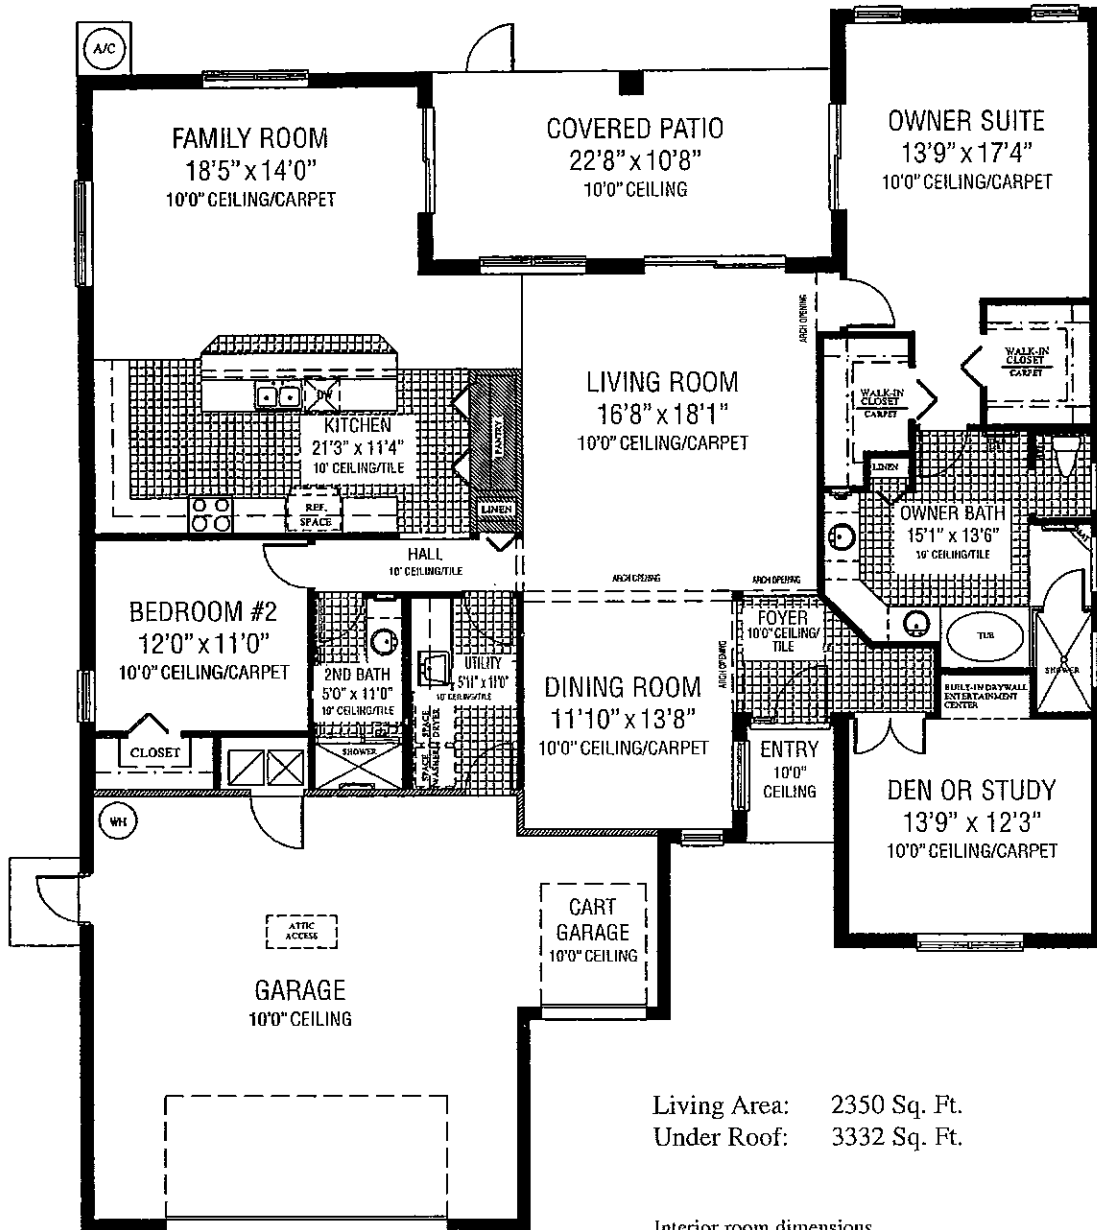

THE WATER LILY

Living Area: 2350 Sq. Ft.
Under Roof: 3332 Sq. Ft.

Interior room dimensions
shown are approximate.

25201 U.S. Highway 27
Leesburg, Florida 34748-9099
352-326-3626
Toll Free: 800-234-7654

* Prices and features are subject to change
at builder's discretion.