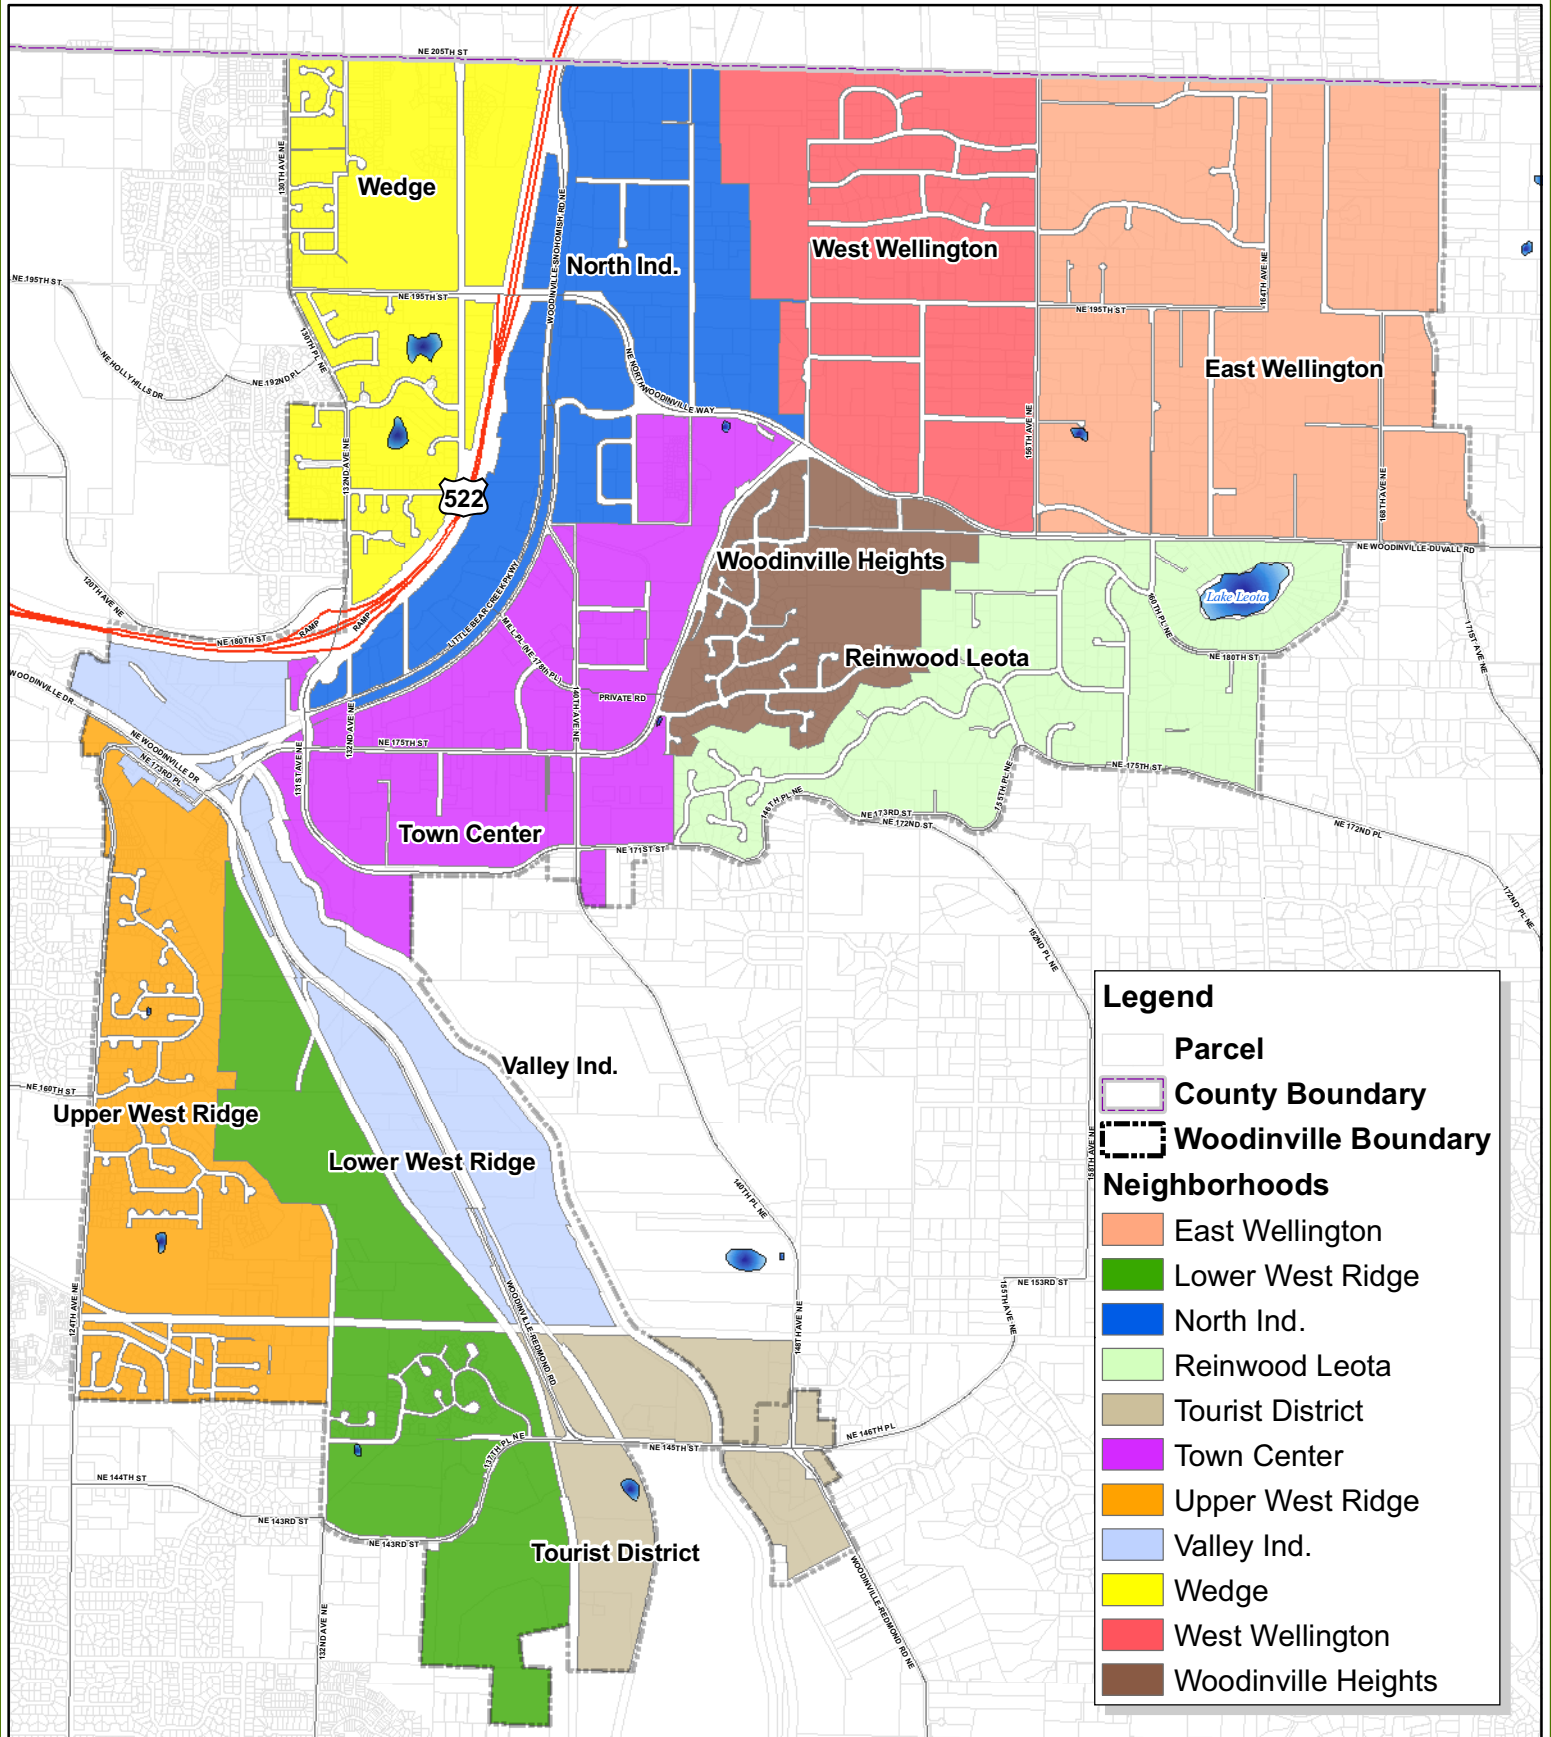

City of Woodinville

Legend

- Parcel
- County Boundary
- Woodinville Boundary

Neighborhoods

- East Wellington
- Lower West Ridge
- North Ind.
- Reinwood Leota
- Tourist District
- Town Center
- Upper West Ridge
- Valley Ind.
- Wedge
- West Wellington
- Woodinville Heights

Neighborhoods

1 inch equals 2,200 feet
File Name: Neighborhoods.mxd

NO	DESIGN/REVISION	DATE	BY
1	Final	11/21/06	AU
2			
3			
4			
5